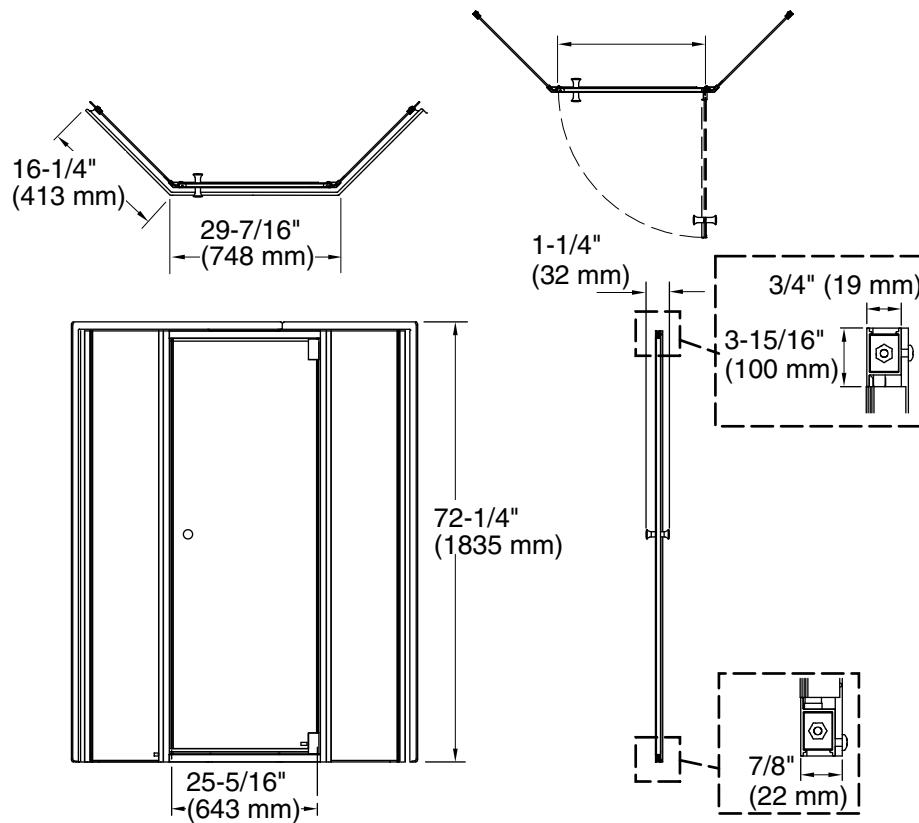

Technical Information

All product dimensions are nominal.

Installation type: For shower base installation

Walk-through - Min: 23-7/8" (606 mm)

Walk-through - Max: 29-7/16" (748 mm)

Base-To-Wall Radius 3/8" (10 mm)

- Max:

Glass thickness: 1/4" (6 mm)

Glass coating: CleanCoat®

Notes

Install this product according to the installation guide.

The vertical opening should be a minimum of 74-1/4" (1886 mm) to allow for installation clearance.