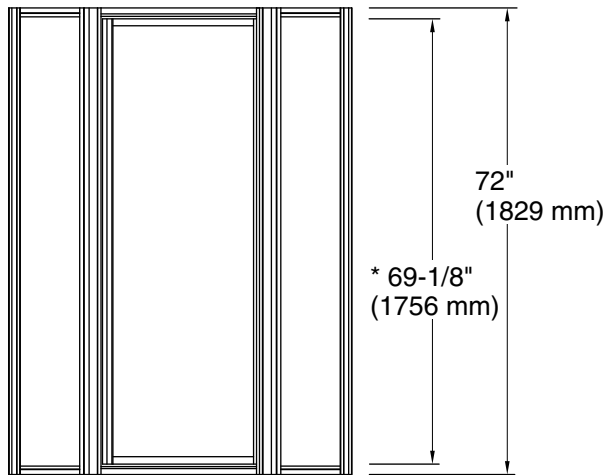

	S	Silver
---	---	--------

Available Glass Options

Code	Description
------	-------------

	Ellipse
--	---------

Note: Dimensions are taken on centerline of curb/threshold at the rough opening.

* Walk-through

Technical Information

All product dimensions are nominal.

- Installation type: For shower base installation
- Walk-through - Min: 23" (584 mm)
- Walk-through - Max: 27-9/16" (700 mm)
- Base-To-Wall Radius - Max: 3/8" (10 mm)
- Glass thickness: 1/8" (3 mm)

Notes

- Install this product according to the installation guide.
- The vertical opening should be a minimum of 75-1/2" (1918 mm) to allow for installation clearance.