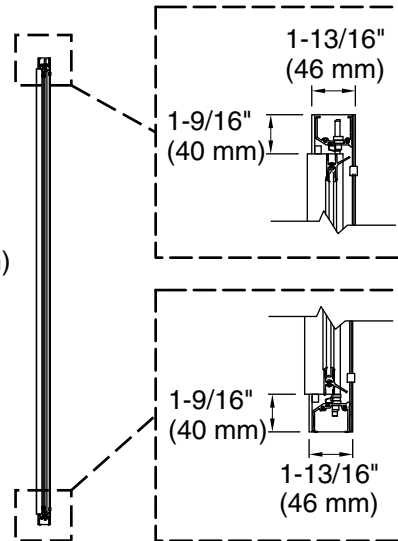

	S	Silver
---	---	--------

Available Glass Options

Code	Description
------	-------------

	Ellipse
--	---------

Note: Dimensions are taken on centerline of curb/threshold at the rough opening.

* Walk-through

Technical Information

All product dimensions are nominal.

- Installation type: For shower base installation
- Walk-through - Min: 23" (584 mm)
- Walk-through - Max: 27-9/16" (700 mm)
- Base-To-Wall Radius - Max: 3/8" (10 mm)
- Glass thickness: 1/8" (3 mm)

Notes

- Install this product according to the installation guide.
- The vertical opening should be a minimum of 75-1/2" (1918 mm) to allow for installation clearance.