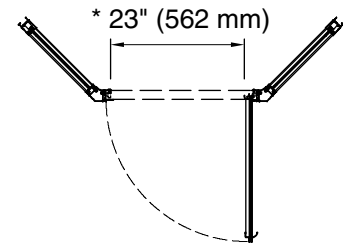

	S	Silver
---	---	--------

Available Glass Options

Code	Description
------	-------------

	Ellipse
--	---------

Note: Dimensions are taken on centerline of curb/threshold at the rough opening.

* Walk-through

Technical Information

All product dimensions are nominal.

- Installation type: For shower base installation
- Walk-through - Min: 23" (584 mm)
- Walk-through - Max: 27-9/16" (700 mm)
- Base-To-Wall Radius - Max: 3/8" (10 mm)
- Glass thickness: 1/8" (3 mm)

Notes

- Install this product according to the installation guide.
- The vertical opening should be a minimum of 75-1/2" (1918 mm) to allow for installation clearance.