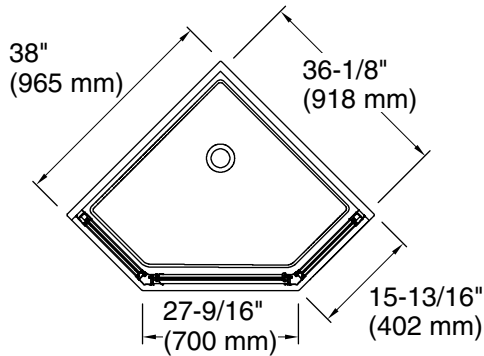

Intrigue™

Framed neo-angle corner shower door

SP2277A-38

Features

- Frameless.
- Framed, 1/8" (3 mm) thick tempered glass.
- Full-length handle.
- Tempered glass ensures maximum safety and durability.
- Fits STERLING® Intrigue™ neo-angle shower, Series 7204, only.

	S	Silver
---	---	--------

Available Glass Options

Code	Description
------	-------------

	Ellipse
--	---------

Note: Dimensions are taken on centerline of curb/threshold at the rough opening.

* Walk-through

Technical Information

All product dimensions are nominal.

- Installation type: For shower base installation
- Walk-through - Min: 23" (584 mm)
- Walk-through - Max: 27-9/16" (700 mm)
- Base-To-Wall Radius - Max: 3/8" (10 mm)
- Glass thickness: 1/8" (3 mm)