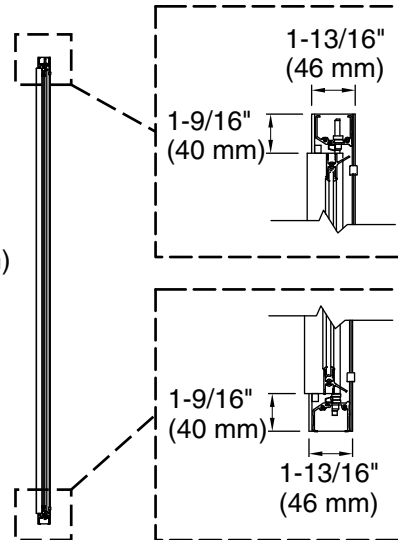

#### Available Glass Options

Code	Description
------	-------------

	Ellipse
--	---------

Note: Dimensions are taken on centerline of curb/threshold at the rough opening.

\* Walk-through

**Technical Information**

All product dimensions are nominal.  
 Installation type: For shower base installation  
 Walk-through - Min: 23" (584 mm)  
 Walk-through - Max: 27-9/16" (700 mm)  
 Base-To-Wall Radius 3/8" (10 mm)  
 - Max:  
 Glass thickness: 1/8" (3 mm)

**Notes**

Install this product according to the installation guide.  
 The vertical opening should be a minimum of 75-1/2" (1918 mm) to allow for installation clearance.