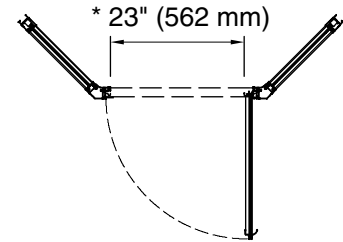

#### Available Glass Options

Code	Description
------	-------------

	Ellipse
--	---------

Note: Dimensions are taken on centerline of curb/threshold at the rough opening.

\* Walk-through

**Technical Information**

All product dimensions are nominal.  
 Installation type: For shower base installation  
 Walk-through - Min: 23" (584 mm)  
 Walk-through - Max: 27-9/16" (700 mm)  
 Base-To-Wall Radius 3/8" (10 mm)  
 - Max:  
 Glass thickness: 1/8" (3 mm)