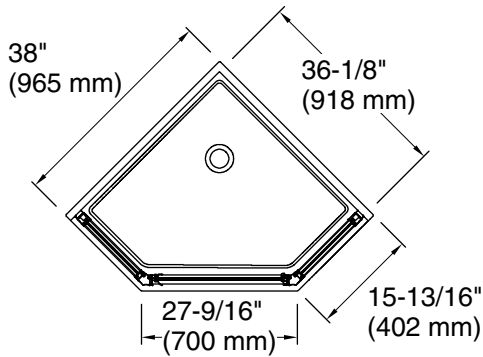

#### Available Glass Options

Code	Description
------	-------------

	Ellipse
--	---------

Note: Dimensions are taken on centerline of curb/threshold at the rough opening.

\* Walk-through

**Technical Information**

All product dimensions are nominal.  
 Installation type: For shower base installation  
 Walk-through - Min: 23" (584 mm)  
 Walk-through - Max: 27-9/16" (700 mm)  
 Base-To-Wall Radius 3/8" (10 mm)  
 - Max:  
 Glass thickness: 1/8" (3 mm)