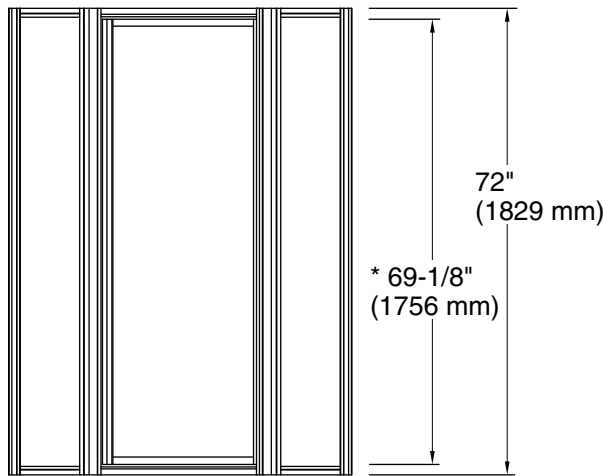

#### Available Glass Options

Code	Description
------	-------------

	Ellipse
--	---------

Note: Dimensions are taken on centerline of curb/threshold at the rough opening.

\* Walk-through

**Technical Information**

All product dimensions are nominal.  
 Installation type: For shower base installation  
 Walk-through - Min: 23" (584 mm)  
 Walk-through - Max: 27-9/16" (700 mm)  
 Base-To-Wall Radius 3/8" (10 mm)  
 - Max:  
 Glass thickness: 1/8" (3 mm)