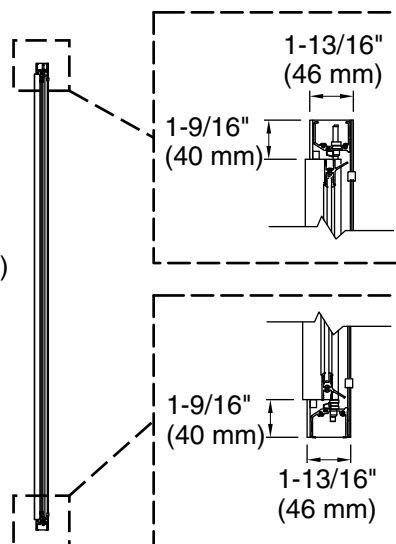

Kohler Co. reserves the right to make revisions without notice to product specifications.

For the most current Specification Sheet, go to www.sterlingplumbing.com.

3-24-2024 19:53 - US

Note: Dimensions are taken on centerline of curb/threshold at the rough opening.

* Walk-through

Technical Information

All product dimensions are nominal.

Base-To-Wall 3/8" (10 mm)

Radius – Max:

Notes

Install this product according to the installation guide.

The vertical opening should be a minimum of 75-1/2" (1918 mm) to allow for installation clearance.