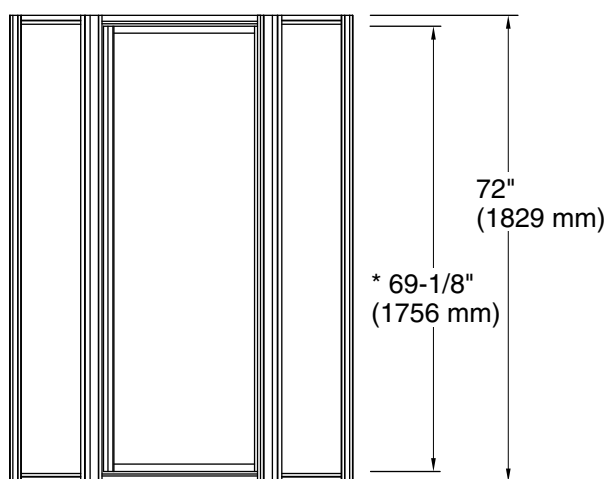

Kohler Co. reserves the right to make revisions without notice to product specifications.

For the most current Specification Sheet, go to www.sterlingplumbing.com.

3-24-2024 19:53 - US

Note: Dimensions are taken on centerline of curb/threshold at the rough opening.

* Walk-through

Technical Information

All product dimensions are nominal.

Base-To-Wall 3/8" (10 mm)

Radius – Max:

Notes

Install this product according to the installation guide.

The vertical opening should be a minimum of 75-1/2" (1918 mm) to allow for installation clearance.