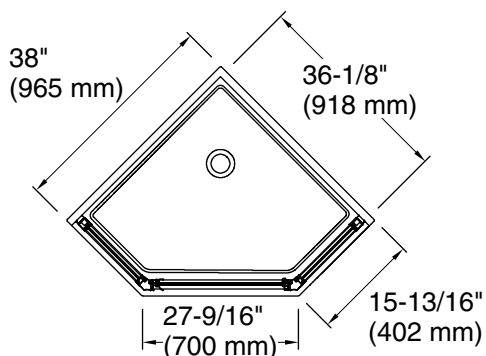

Note: Dimensions are taken on centerline of curb/threshold at the rough opening.

* Walk-through