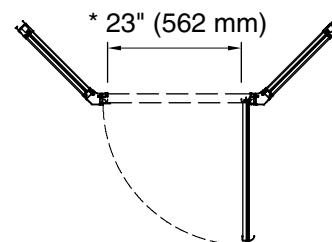

Kohler Co. reserves the right to make revisions without notice to product specifications.

For the most current Specification Sheet, go to www.sterlingplumbing.com.

3-24-2024 19:53 - US

Note: Dimensions are taken on centerline of curb/threshold at the rough opening.

* Walk-through

Technical Information

All product dimensions are nominal.

Base-To-Wall 3/8" (10 mm)

Radius – Max:

Notes

Install this product according to the installation guide.

The vertical opening should be a minimum of 75-1/2" (1918 mm) to allow for installation clearance.