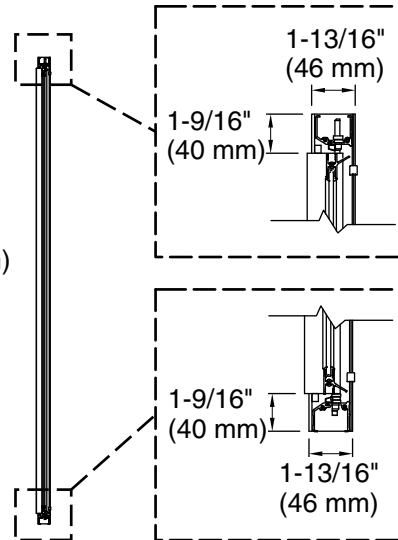

N	Nickel
S	Silver

Available Glass Options

Code	Description
------	-------------

	Ellipse
	Rain

Note: Dimensions are taken on centerline of curb/threshold at the rough opening.

* Walk-through

Technical Information

All product dimensions are nominal.
 Installation type: For shower base installation
 Walk-through - Min: 23" (584 mm)
 Walk-through - Max: 27-9/16" (700 mm)
 Base-To-Wall Radius 3/8" (10 mm)
 - Max:
 Glass thickness: 1/8" (3 mm)

Notes

Install this product according to the installation guide.
 The vertical opening should be a minimum of 75-1/2" (1918 mm) to allow for installation clearance.