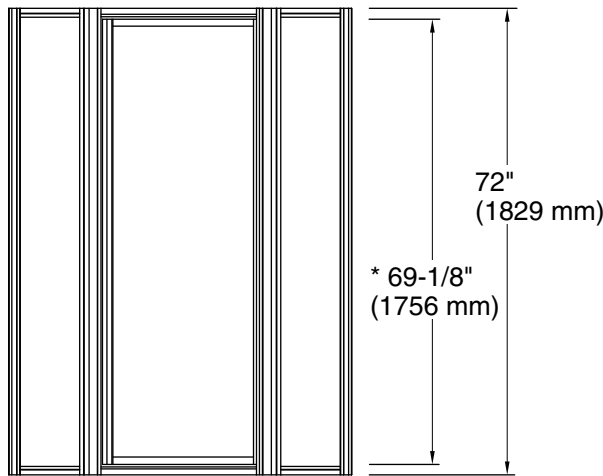

N	Nickel
S	Silver

Available Glass Options

Code	Description
------	-------------

	Ellipse
	Rain

Note: Dimensions are taken on centerline of curb/threshold at the rough opening.

* Walk-through

Technical Information

All product dimensions are nominal.
 Installation type: For shower base installation
 Walk-through - Min: 23" (584 mm)
 Walk-through - Max: 27-9/16" (700 mm)
 Base-To-Wall Radius 3/8" (10 mm)
 - Max:
 Glass thickness: 1/8" (3 mm)

Notes

Install this product according to the installation guide.
 The vertical opening should be a minimum of 75-1/2" (1918 mm) to allow for installation clearance.