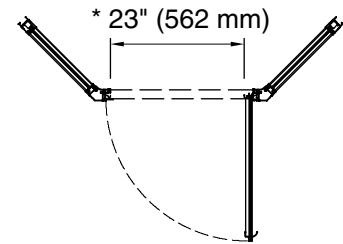

N	Nickel
S	Silver

Available Glass Options

Code	Description
------	-------------

	Ellipse
	Rain

Note: Dimensions are taken on centerline of curb/threshold at the rough opening.

* Walk-through

Technical Information

All product dimensions are nominal.
 Installation type: For shower base installation
 Walk-through - Min: 23" (584 mm)
 Walk-through - Max: 27-9/16" (700 mm)
 Base-To-Wall Radius 3/8" (10 mm)
 - Max:
 Glass thickness: 1/8" (3 mm)

Notes

Install this product according to the installation guide.
 The vertical opening should be a minimum of 75-1/2" (1918 mm) to allow for installation clearance.