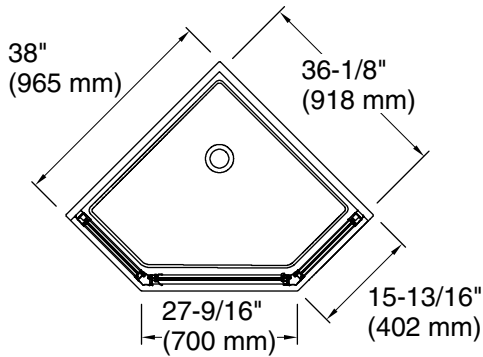

Intrigue™

Framed neo-angle corner shower door

SP2276A-38

Features

- Frameless.
- Framed, 1/8" (3 mm) thick tempered glass.
- Full-length handle.
- Out-of-plumb adjustability.
- Tempered glass ensures maximum safety and durability.
- Anodized aluminum prevents rusting and corrosion.

N	Nickel
S	Silver

Available Glass Options

Code	Description
------	-------------

	Ellipse
	Rain

Note: Dimensions are taken on centerline of curb/threshold at the rough opening.

* Walk-through

Technical Information

All product dimensions are nominal.
 Installation type: For shower base installation
 Walk-through - Min: 23" (584 mm)
 Walk-through - Max: 27-9/16" (700 mm)
 Base-To-Wall Radius 3/8" (10 mm)
 - Max:
 Glass thickness: 1/8" (3 mm)