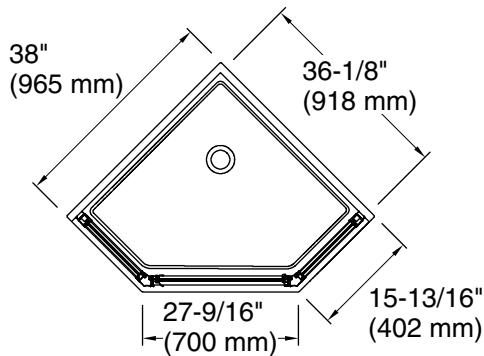

Intrigue™

Framed neo-angle corner shower door

SP2275A-38

Features

- Frameless
- Framed, 1/8" (3 mm) thick tempered glass
- Full-length handle
- Tempered glass ensures enhanced safety and durability
- Fits STERLING® Intrigue™ neo-angle shower, Series 7204, only

Recommended Products/Accessories

72041100 39" x 39" Vikrell® neo-angle shower base, center drain

Codes/Standards

ANSI Z97.1
CAN/CGSB-12.1
CPSC 16CFR 1201

STERLING® Bath and Shower Doors Five-Year Limited Warranty

See website for detailed warranty information.

Available Glass Options

Code	Description
------	-------------

	Brownstone™
	Clear

Note: Dimensions are taken on centerline of curb/threshold at the rough opening.

* Walk-through

Technical Information

All product dimensions are nominal.

Base-To-Wall 3/8" (10 mm)

Radius – Max:

Notes

Install this product according to the installation guide.

The vertical opening should be a minimum of 75-1/2" (1918 mm) to allow for installation clearance.