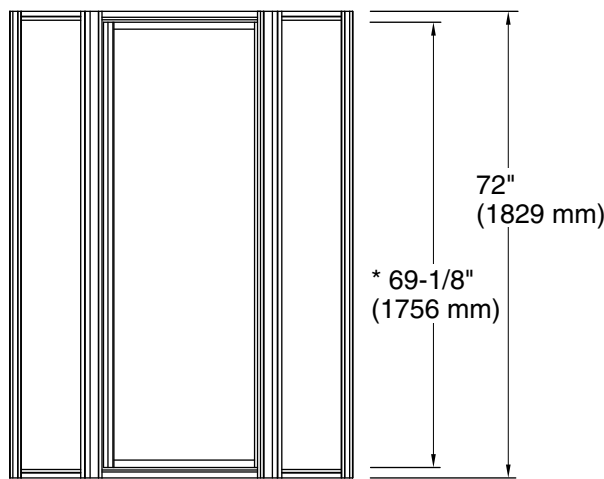

Intrigue™

Framed neo-angle corner shower door

SP2275A-38

Features

- Frameless
- Framed, 1/8" (3 mm) thick tempered glass
- Full-length handle
- Tempered glass ensures enhanced safety and durability
- Fits STERLING® Intrigue™ neo-angle shower, Series 7204, only

See website for detailed warranty information.

Available Glass Options

Code	Description
------	-------------

	Brownstone™
	Clear

Note: Dimensions are taken on centerline of curb/threshold at the rough opening.

* Walk-through

Technical Information

All product dimensions are nominal.

Base-To-Wall 3/8" (10 mm)

Radius – Max:

Notes

Install this product according to the installation guide.

The vertical opening should be a minimum of 75-1/2" (1918 mm) to allow for installation clearance.