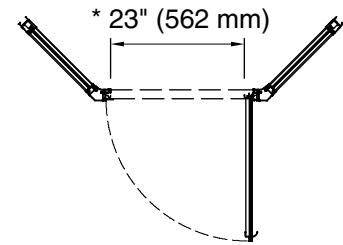

See website for detailed warranty information.

Available Glass Options

Code	Description
------	-------------

	Brownstone™
	Clear

Note: Dimensions are taken on centerline of curb/threshold at the rough opening.

* Walk-through

Technical Information

All product dimensions are nominal.

Base-To-Wall 3/8" (10 mm)

Radius – Max:

Notes

Install this product according to the installation guide.

The vertical opening should be a minimum of 75-1/2" (1918 mm) to allow for installation clearance.