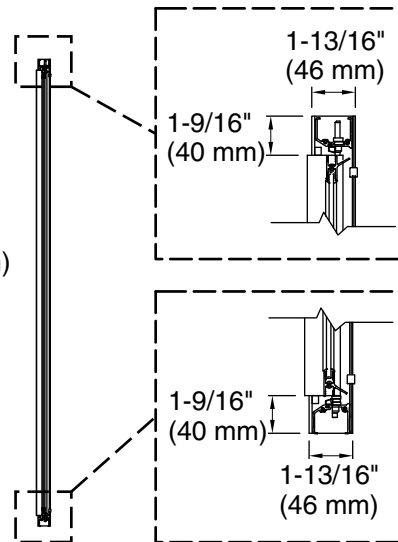

Recommended Products/Accessories

72041100 39" x 39" Vikrell® neo-angle shower base, center drain

Codes/Standards

ANSI Z97.1
CAN/CGSB-12.1
CPSC 16CFR 1201

STERLING® Bath and Shower Doors Five-Year Limited Warranty

See website for detailed warranty information.

Available Glass Options

Code	Description
------	-------------

	Brownstone™
	Clear

Note: Dimensions are taken on centerline of curb/threshold at the rough opening.

* Walk-through

Technical Information

All product dimensions are nominal.

Base-To-Wall 3/8" (10 mm)

Radius – Max:

Notes

Install this product according to the installation guide.

The vertical opening should be a minimum of 75-1/2" (1918 mm) to allow for installation clearance.