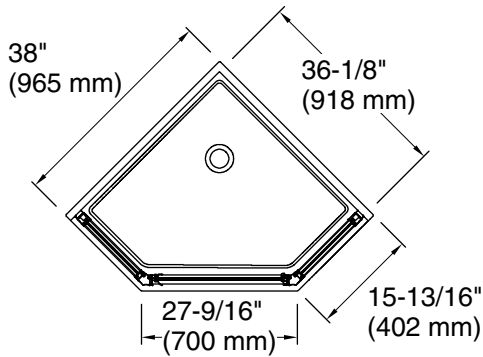

Intrigue™

Framed neo-angle corner shower door

SP2275A-38

Features

- Frameless.
- Framed, 1/8" (3 mm) thick tempered glass.
- Full-length handle.
- Out-of-plumb adjustability.
- Tempered glass ensures maximum safety and durability.
- Anodized aluminum prevents rusting and corrosion.

3-22-2020 10:22 - US/CA

Note: Dimensions are taken on centerline of curb/threshold at the rough opening.

* Walk-through

Technical Information

All product dimensions are nominal.
 Installation type: For shower base installation
 Walk-through - Min: 23" (584 mm)
 Walk-through - Max: 27-9/16" (700 mm)
 Base-To-Wall Radius 3/8" (10 mm)
 - Max:
 Glass thickness: 1/8" (3 mm)

Notes

Install this product according to the installation guide.
 The vertical opening should be a minimum of 75-1/2" (1918 mm) to allow for installation clearance.