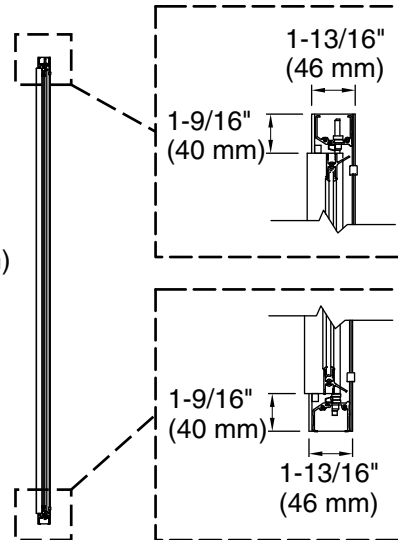

3-22-2020 10:22 - US/CA

Note: Dimensions are taken on centerline of curb/threshold at the rough opening.

* Walk-through

Technical Information

All product dimensions are nominal.
 Installation type: For shower base installation
 Walk-through - Min: 23" (584 mm)
 Walk-through - Max: 27-9/16" (700 mm)
 Base-To-Wall Radius 3/8" (10 mm)
 - Max:
 Glass thickness: 1/8" (3 mm)

Notes

Install this product according to the installation guide.
 The vertical opening should be a minimum of 75-1/2" (1918 mm) to allow for installation clearance.