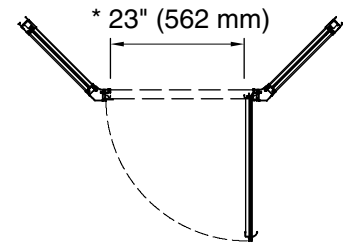

3-22-2020 10:22 - US/CA

Note: Dimensions are taken on centerline of curb/threshold at the rough opening.

* Walk-through

Technical Information

All product dimensions are nominal.
 Installation type: For shower base installation
 Walk-through - Min: 23" (584 mm)
 Walk-through - Max: 27-9/16" (700 mm)
 Base-To-Wall Radius 3/8" (10 mm)
 - Max:
 Glass thickness: 1/8" (3 mm)

Notes

Install this product according to the installation guide.
 The vertical opening should be a minimum of 75-1/2" (1918 mm) to allow for installation clearance.