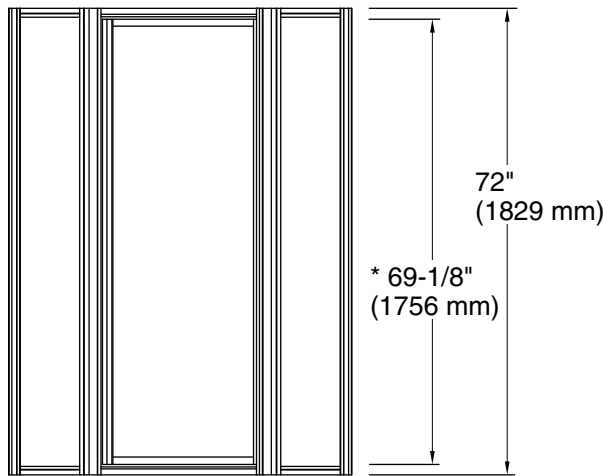

3-22-2020 10:22 - US/CA

Note: Dimensions are taken on centerline of curb/threshold at the rough opening.

* Walk-through

Technical Information

All product dimensions are nominal.
 Installation type: For shower base installation
 Walk-through - Min: 23" (584 mm)
 Walk-through - Max: 27-9/16" (700 mm)
 Base-To-Wall Radius 3/8" (10 mm)
 - Max:
 Glass thickness: 1/8" (3 mm)

Notes

Install this product according to the installation guide.
 The vertical opening should be a minimum of 75-1/2" (1918 mm) to allow for installation clearance.