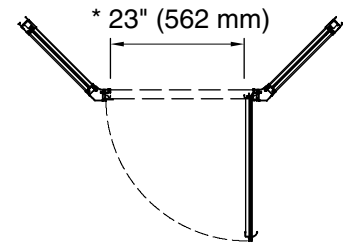

	S	Silver
--	---	--------

Available Glass Options

Code	Description
------	-------------

	Pebbled
--	---------

Note: Dimensions are taken on centerline of curb/threshold at the rough opening.

* Walk-through

Technical Information

All product dimensions are nominal.
 Installation type: For shower base installation
 Walk-through - Min: 23" (584 mm)
 Walk-through - Max: 27-9/16" (700 mm)
 Base-To-Wall Radius 3/8" (10 mm)
 - Max:
 Glass thickness: 1/8" (3 mm)

Notes

Install this product according to the installation guide.
 The vertical opening should be a minimum of 75-1/2" (1918 mm) to allow for installation clearance.