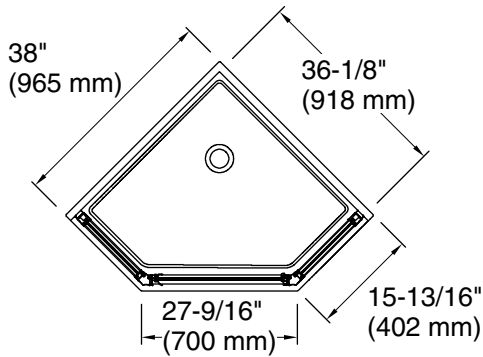

Intrigue™

Framed neo-angle corner shower door

SP2270A-38

Features

- Framed, 1/8" (3 mm) thick tempered glass.
- Full-length handle.
- Out-of-plumb adjustability.
- Tempered glass ensures maximum safety and durability.
- Anodized aluminum prevents rusting and corrosion.

	S	Silver
--	---	--------

Available Glass Options

Code	Description
------	-------------

	Pebbled
--	---------

Note: Dimensions are taken on centerline of curb/threshold at the rough opening.

* Walk-through

Technical Information

All product dimensions are nominal.
 Installation type: For shower base installation
 Walk-through - Min: 23" (584 mm)
 Walk-through - Max: 27-9/16" (700 mm)
 Base-To-Wall Radius 3/8" (10 mm)
 - Max:
 Glass thickness: 1/8" (3 mm)