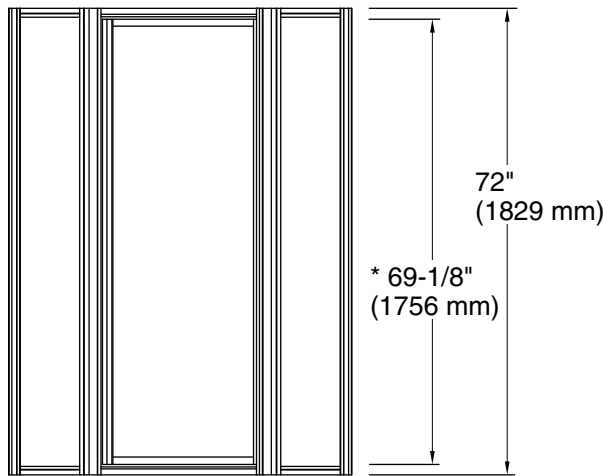

	S	Silver
--	---	--------

Available Glass Options

Code	Description
------	-------------

	Pebbled
--	---------

Note: Dimensions are taken on centerline of curb/threshold at the rough opening.

* Walk-through

Technical Information

All product dimensions are nominal.
 Installation type: For shower base installation
 Walk-through - Min: 23" (584 mm)
 Walk-through - Max: 27-9/16" (700 mm)
 Base-To-Wall Radius 3/8" (10 mm)
 - Max:
 Glass thickness: 1/8" (3 mm)

Notes

Install this product according to the installation guide.
 The vertical opening should be a minimum of 75-1/2" (1918 mm) to allow for installation clearance.