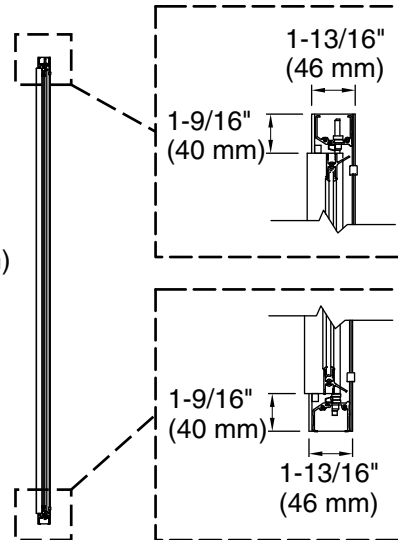

Intrigue™

Framed neo-angle corner shower door

SP2270A-38

Features

- Framed, 1/8" (3 mm) thick tempered glass.
- Full-length handle.
- Out-of-plumb adjustability.
- Tempered glass ensures maximum safety and durability.
- Anodized aluminum prevents rusting and corrosion.

	S	Silver
--	---	--------

Available Glass Options

Code	Description
------	-------------

	Pebbled
--	---------

Note: Dimensions are taken on centerline of curb/threshold at the rough opening.

* Walk-through

Technical Information

All product dimensions are nominal.
 Installation type: For shower base installation
 Walk-through - Min: 23" (584 mm)
 Walk-through - Max: 27-9/16" (700 mm)
 Base-To-Wall Radius 3/8" (10 mm)
 - Max:
 Glass thickness: 1/8" (3 mm)

Notes

Install this product according to the installation guide.
 The vertical opening should be a minimum of 75-1/2" (1918 mm) to allow for installation clearance.