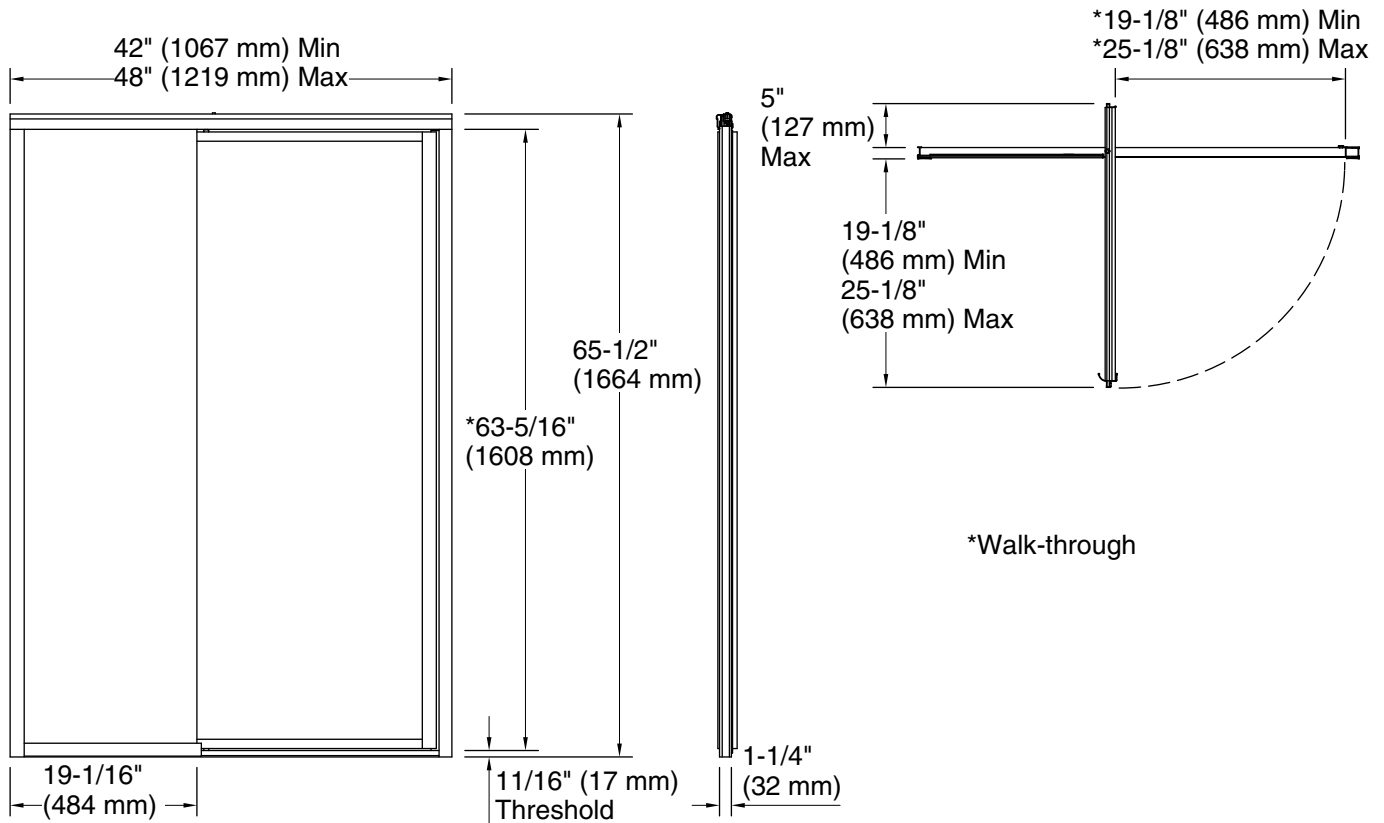

Technical Information

All product dimensions are nominal.

- Base-To-Wall 3/8" (10 mm)
- Radius – Max:
- Shower Ledge Min 1-1/8" (29 mm)
- Flat:
- Shower Wall Min 1-1/4" (32 mm)
- Flat:

Notes

- Install this product according to the installation guide.
- The vertical opening should be a minimum of 67" (1702 mm) to allow for installation clearance.