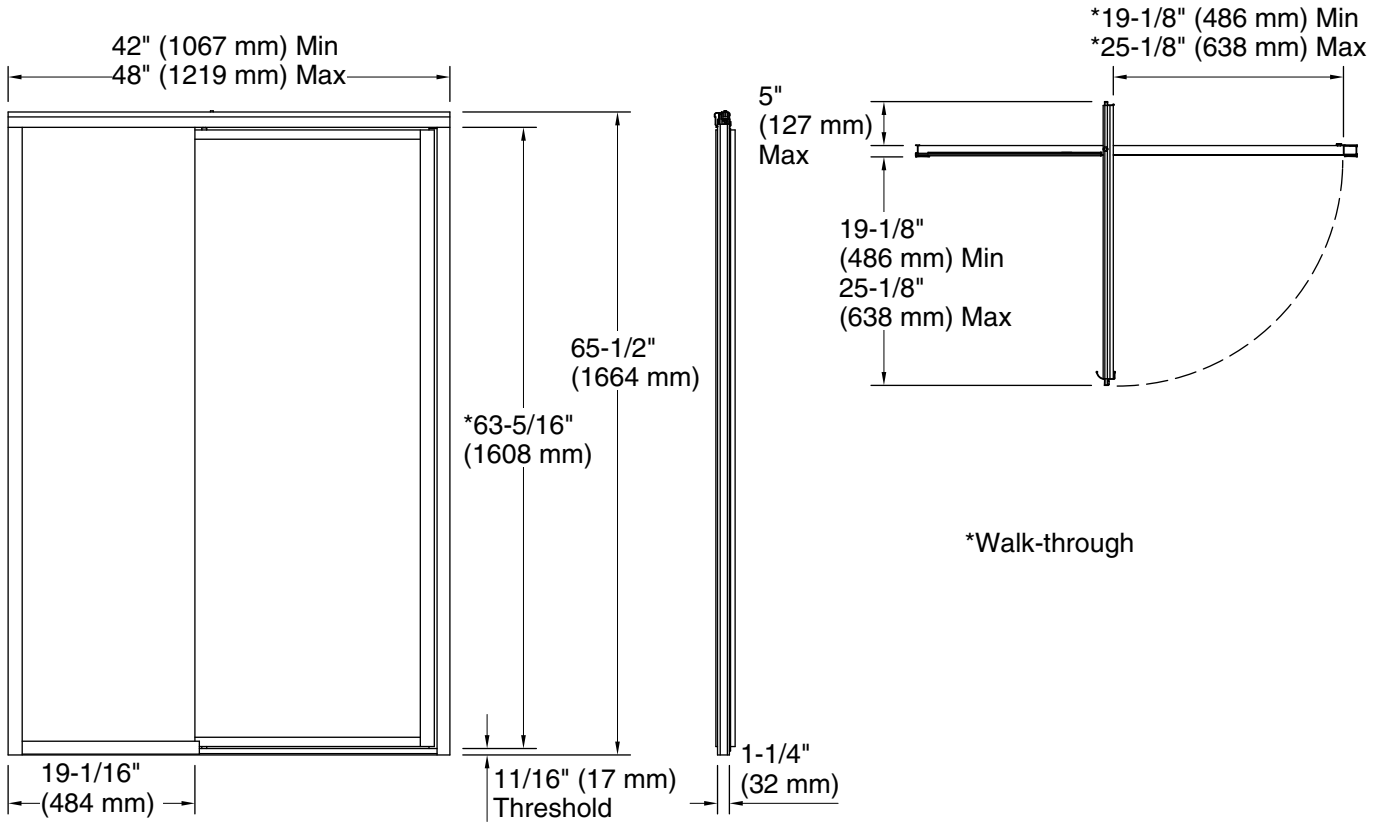

Technical Information

All product dimensions are nominal.

- Base-To-Wall 3/8" (10 mm)
- Radius – Max:
- Shower Ledge Min 1-1/8" (29 mm)
- Flat:
- Shower Wall Min 1-1/4" (32 mm)
- Flat:

Notes

- Install this product according to the installation guide.
- The vertical opening should be a minimum of 67" (1702 mm) to allow for installation clearance.