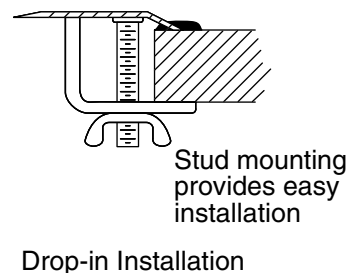

16-3/4" oval drop-in/undermount bathroom sink, no
overflow
S1206-0

Features

- No faucet holes; requires wall- or counter-mount faucet
- Center drain, no overflow

Material

- Premium 20-gauge stainless steel with mirror finish

Installation

- Drop-in or undermount

Recommended Products/Accessories

- K-23726 Drain treatment
- K-23729 Stainless steel cleaner

Included Components

Additional Components:
1069536

Codes/Standards

None Applicable

STERLING® Stainless Steel Bathroom Sinks Five-Year Limited Warranty

See website for detailed warranty information.

Technical Information

All product dimensions are nominal.

Bowl configuration:	Single
Installation:	Drop-in, Undermount
Bowl area (Only):	Length: 14-11/16" (373 mm) Width: 9-11/16" (246 mm) Water depth: 4-1/2" (114 mm)
With overflow:	No
Drain hole:	1-1/2" (38 mm)
Template:	1033124-7, required, included