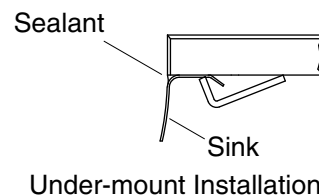

16-3/4" oval drop-in/undermount bathroom sink, no
overflow
S1206-0

Features

- No faucet holes; requires wall- or counter-mount faucet
- Center drain, no overflow

Material

- Premium 20-gauge stainless steel with mirror finish

Installation

- Drop-in or undermount

Recommended Products/Accessories

- K-23726 Drain treatment
- K-23729 Stainless steel cleaner

Included Components

Additional Components:
1069536

Codes/Standards

None Applicable

STERLING® Stainless Steel Bathroom Sinks Five-Year Limited Warranty

See website for detailed warranty information.

Technical Information

All product dimensions are nominal.

Bowl configuration:	Single
Installation:	Drop-in, Undermount
Bowl area (Only):	Length: 14-11/16" (373 mm) Width: 9-11/16" (246 mm) Water depth: 4-1/2" (114 mm)
With overflow:	No
Drain hole:	1-1/2" (38 mm)
Template:	1033124-7, required, included