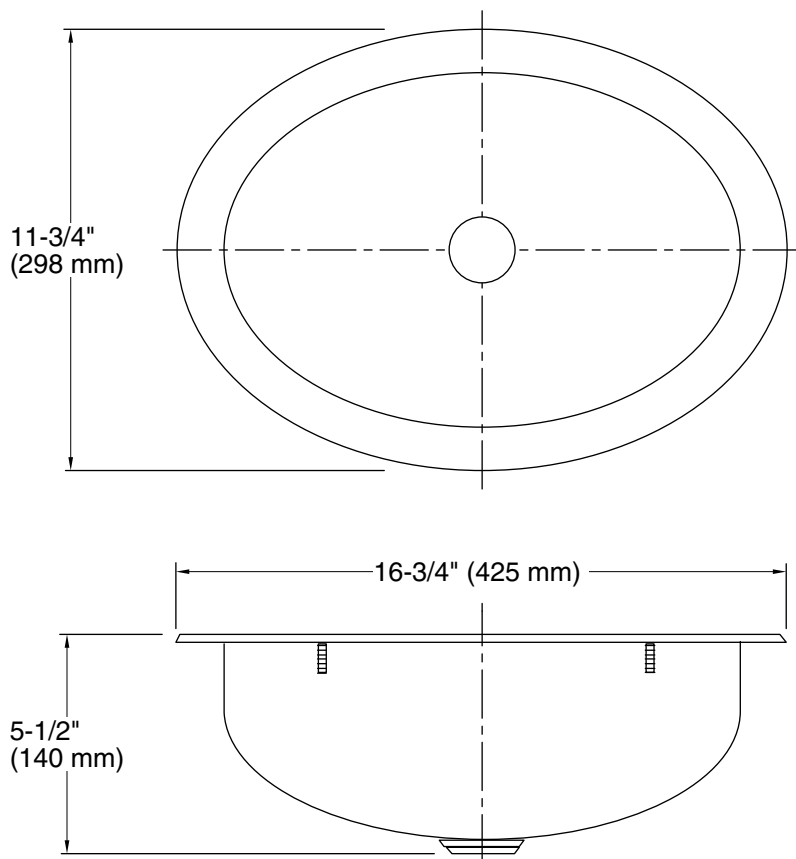

16-3/4" oval drop-in/undermount bathroom sink, no
overflow
S1206-0

Features

- No faucet holes; requires wall- or counter-mount faucet
- Center drain, no overflow

Material

- Premium 20-gauge stainless steel with mirror finish

STERLING® Stainless Steel Bathroom Sinks Five-Year Limited Warranty

See website for detailed warranty information.

Technical Information

All product dimensions are nominal.

Bowl configuration:	Single
Installation:	Drop-in, Undermount
Bowl area (Only):	Length: 14-11/16" (373 mm) Width: 9-11/16" (246 mm) Water depth: 4-1/2" (114 mm)
With overflow:	No
Drain hole:	1-1/2" (38 mm)
Template:	1033124-7, required, included

Notes

Install this product according to the installation instructions.

Measure your actual product for roughing-in details.