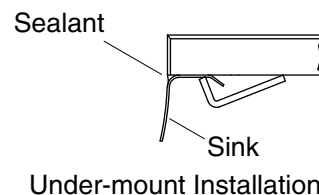

16-3/4" oval drop-in/undermount bathroom sink, no overflow
S1201-0

Features

- No faucet holes; requires wall- or counter-mount faucet
- Center drain, no overflow

Material

- Premium 20-gauge stainless steel with mirror finish

Installation

- Drop-in or undermount

Recommended Products/Accessories

- K-23726 Drain treatment
- K-23729 Stainless steel cleaner

Included Components

- Additional Components:
1069536

Codes/Standards

None Applicable

STERLING® Stainless Steel Bathroom Sinks Five-Year Limited Warranty

See website for detailed warranty information.

Technical Information

All product dimensions are nominal.

Bowl configuration:	Single
Installation:	Drop-in, Undermount
Bowl area (Only):	Length: 14-11/16" (373 mm) Width: 9-11/16" (246 mm) Water depth: 4-1/2" (114 mm)
With overflow:	No
Drain hole:	1-1/2" (38 mm)
Template:	1033124-7, required, included