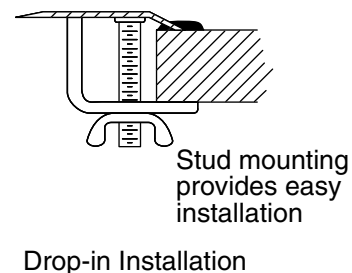

16-3/4" oval drop-in/undermount bathroom sink, no overflow
S1201-0

Features

- No faucet holes; requires wall- or counter-mount faucet
- Center drain, no overflow

Material

- Premium 20-gauge stainless steel with mirror finish

Installation

- Drop-in or undermount

Recommended Products/Accessories

- K-23726 Drain treatment
- K-23729 Stainless steel cleaner

Included Components

- Additional Components:
1069536

Codes/Standards

None Applicable

STERLING® Stainless Steel Bathroom Sinks Five-Year Limited Warranty

See website for detailed warranty information.

Technical Information

All product dimensions are nominal.

Bowl configuration:	Single
Installation:	Drop-in, Undermount
Bowl area (Only):	Length: 14-11/16" (373 mm) Width: 9-11/16" (246 mm) Water depth: 4-1/2" (114 mm)
With overflow:	No
Drain hole:	1-1/2" (38 mm)
Template:	1033124-7, required, included