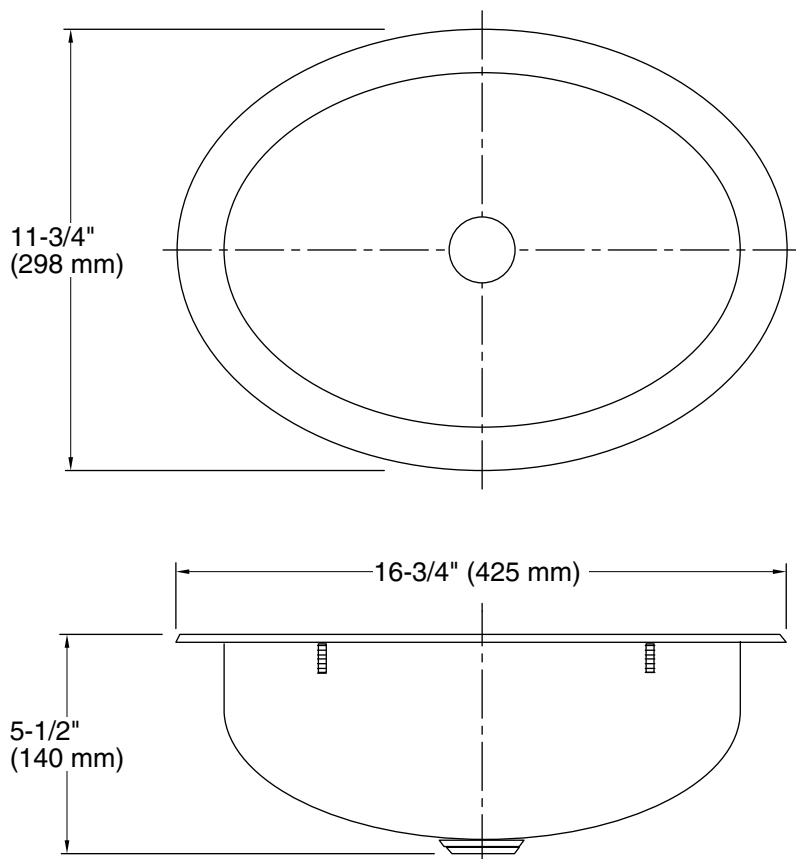

16-3/4" oval drop-in/undermount bathroom sink, no overflow
S1201-0

Features

- No faucet holes; requires wall- or counter-mount faucet
- Center drain, no overflow

Material

- Premium 20-gauge stainless steel with mirror finish

STERLING® Stainless Steel Bathroom Sinks Five-Year Limited Warranty

See website for detailed warranty information.

Technical Information

All product dimensions are nominal.

Bowl configuration:	Single
Installation:	Drop-in, Undermount
Bowl area (Only):	Length: 14-11/16" (373 mm) Width: 9-11/16" (246 mm) Water depth: 4-1/2" (114 mm)
With overflow:	No
Drain hole:	1-1/2" (38 mm)
Template:	1033124-7, required, included

Notes

Install this product according to the installation instructions.

Measure your actual product for roughing-in details.