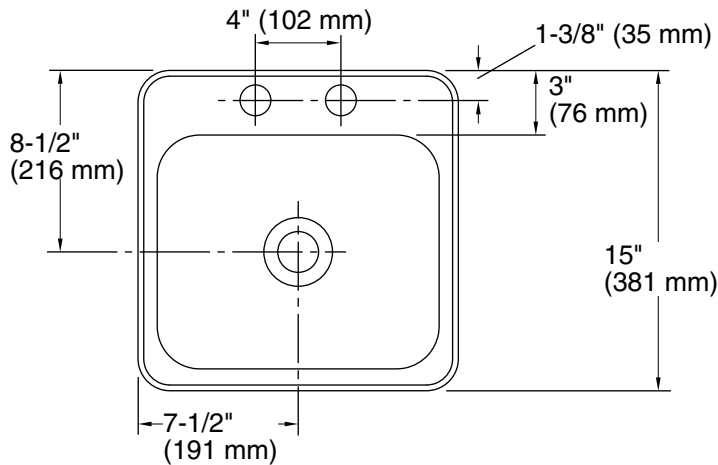

Technical Information

All product dimensions are nominal.

- Center(s): 4
- Bowl area (Only): Length: 13-1/4" (337 mm)
  Width: 11" (279 mm)
  Bowl depth: 5-9/16" (141 mm)
  Water depth: 5-9/16" (141 mm)
- Number of deck holes: 2
- Faucet hole spacing: 4" (102 mm)
- Faucet hole(s): 1-7/16" (37 mm)
- Drain hole: 1-15/16" (49 mm)

Notes

Install this product according to the installation instructions.
ADA compliant when installed to the specific requirements of these regulations.