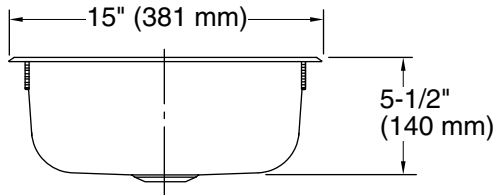

Technical Information

All product dimensions are nominal.

- Center(s): 4
- Bowl area (Only): Length: 13-1/4" (337 mm)
  Width: 11" (279 mm)
  Bowl depth: 5-9/16" (141 mm)
  Water depth: 5-9/16" (141 mm)
- Number of deck holes: 2
- Faucet hole spacing: 4" (102 mm)
- Faucet hole(s): 1-7/16" (37 mm)
- Drain hole: 1-15/16" (49 mm)

Notes

Install this product according to the installation instructions.
ADA compliant when installed to the specific requirements of these regulations.