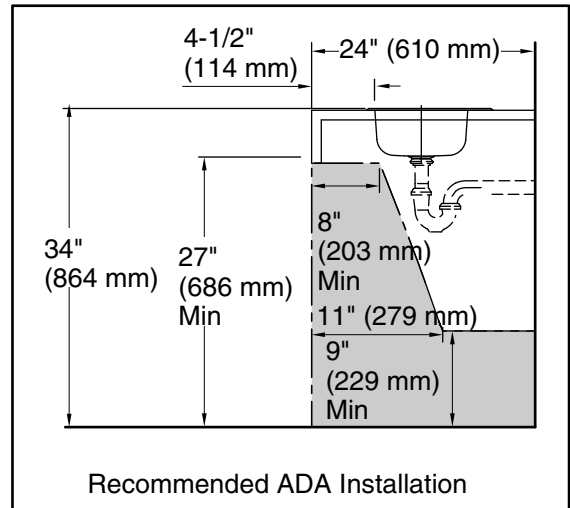

Technical Information

All product dimensions are nominal.

- Center(s): 4
- Bowl area (Only): Length: 13-1/4" (337 mm)
  Width: 11" (279 mm)
  Bowl depth: 5-9/16" (141 mm)
  Water depth: 5-9/16" (141 mm)
- Number of deck holes: 2
- Faucet hole spacing: 4" (102 mm)
- Faucet hole(s): 1-7/16" (37 mm)
- Drain hole: 1-15/16" (49 mm)

Notes

Install this product according to the installation instructions.
ADA compliant when installed to the specific requirements of these regulations.