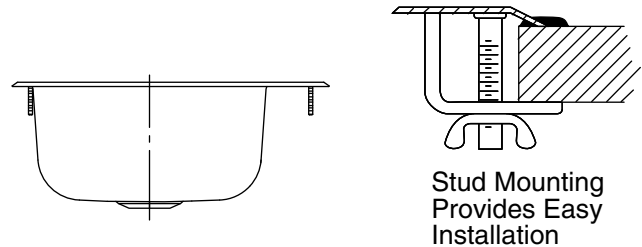

Technical Information

All product dimensions are nominal.

- Center(s): 4
- Bowl area (Only): Length: 13-1/4" (337 mm)
  Width: 11" (279 mm)
  Bowl depth: 5-9/16" (141 mm)
  Water depth: 5-9/16" (141 mm)
- Number of deck holes: 2
- Faucet hole spacing: 4" (102 mm)
- Faucet hole(s): 1-7/16" (37 mm)
- Drain hole: 1-15/16" (49 mm)

Notes

Install this product according to the installation instructions.
ADA compliant when installed to the specific requirements of these regulations.