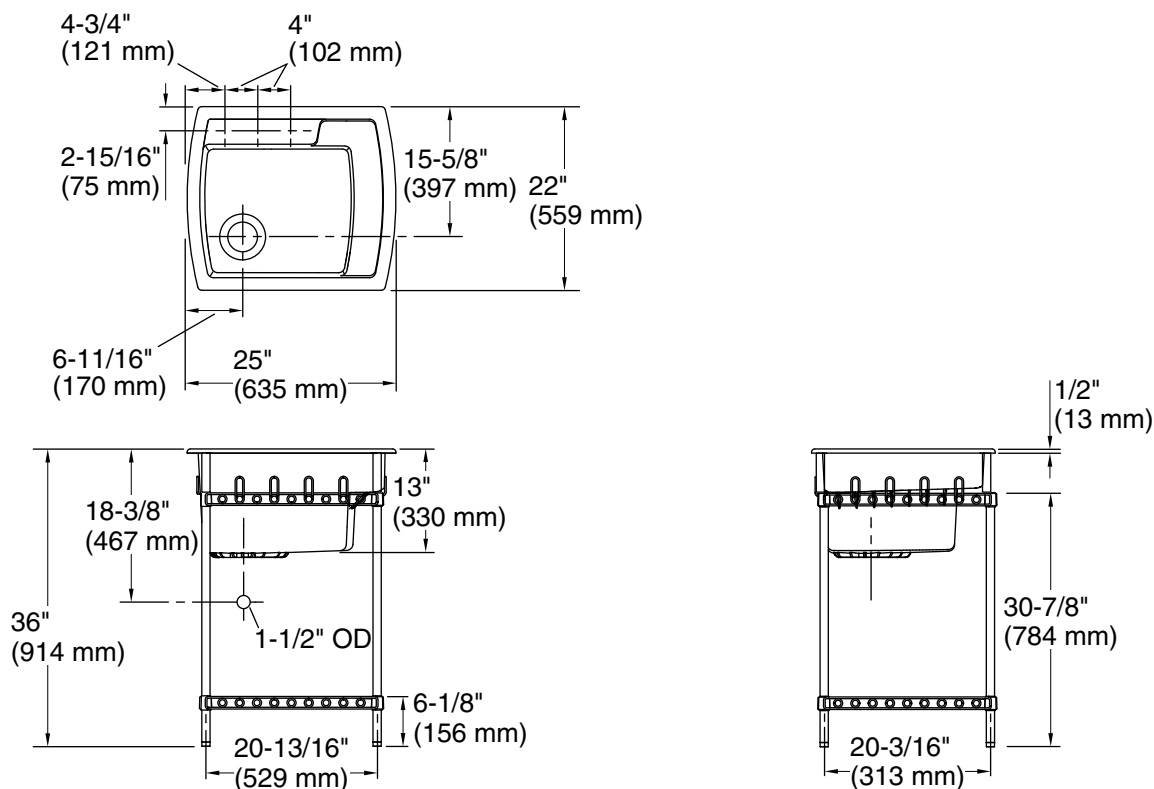

Technical Information

All product dimensions are nominal.

- Bowl configuration: Single
- Bowl area (Only): Length: 22" (559 mm)
  Width: 16" (406 mm)
  Bowl depth: 12-1/4" (311 mm)
  Water depth: 12-1/4" (311 mm)
- Number of deck holes: 3
- Faucet hole(s): 1-3/8" (35 mm)
- Drain hole: 3-1/2" (89 mm)

Notes

Install this product according to the installation instructions.