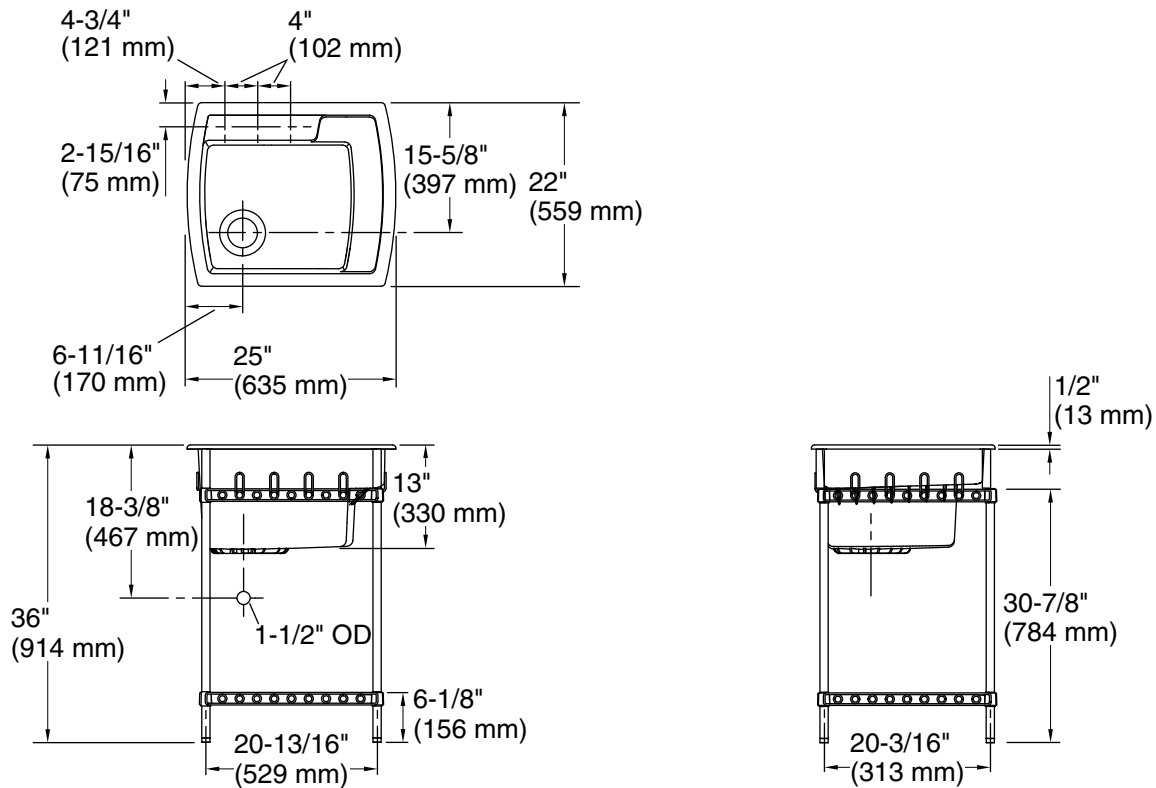

Latitude® 25" x 22" utility sink with stand 996

Features

- Deep single bowl.
- Unique quarter-deck design provides shelf space for storage and cleaning.
- Surface texture maintains superior stain and scratch resistance.
- Includes a freestanding metal stand for added storage and versatility.
- 36" (914 mm) comfortable working height.
- Strainer not included.

3-12-2020 13:32 - US

Technical Information

All product dimensions are nominal.

- Bowl configuration: Single
 Installation: Freestanding
 Bowl area (Only): Length: 22" (559 mm)
 Width: 16" (406 mm)
 Bowl depth: 12-1/4" (311 mm)
 Water depth: 12-1/4" (311 mm)
- Number of deck holes: 3
 Faucet hole(s): 1-3/8" (35 mm)
 Drain hole: 3-1/2" (89 mm)