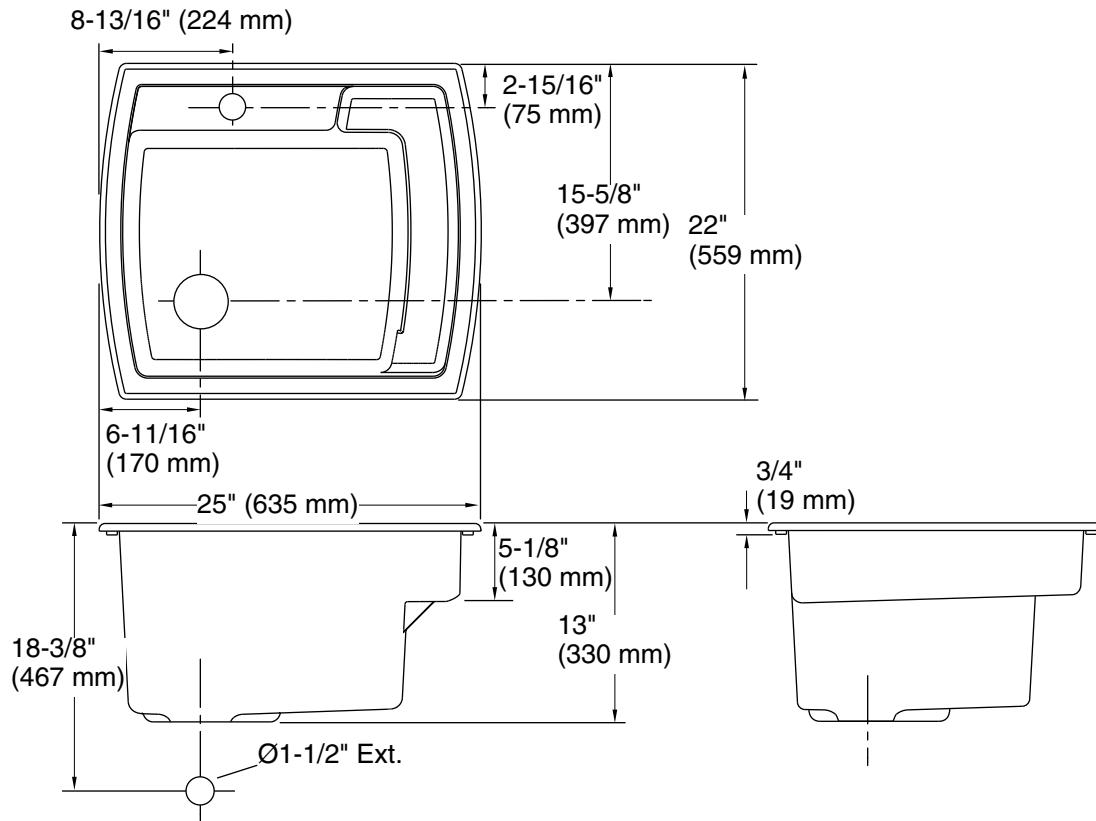

**Features**

- One hole pre-drilled, and two additional locations marked on the sink to create additional holes if needed.
- 13"-deep single bowl.

**Material**

- Made from solid Vikrell® material for strength, durability, and lasting beauty.

Color	Code	Description
	0	White
	96	KOHLER Biscuit

**Technical Information**

All product dimensions are nominal.

- Bowl configuration: Single
- Installation: Top-mount, Under-mount
- Bowl area (Only): Length: 22" (559 mm)  
Width: 16" (406 mm)  
Bowl depth: 12-1/4" (311 mm)  
Water depth: 12-1/4" (311 mm)
- Number of deck holes: 3
- Faucet hole(s): 1-3/8" (35 mm)
- Drain hole: 3-1/2" (89 mm)
- Template: 1148620-7, required, included