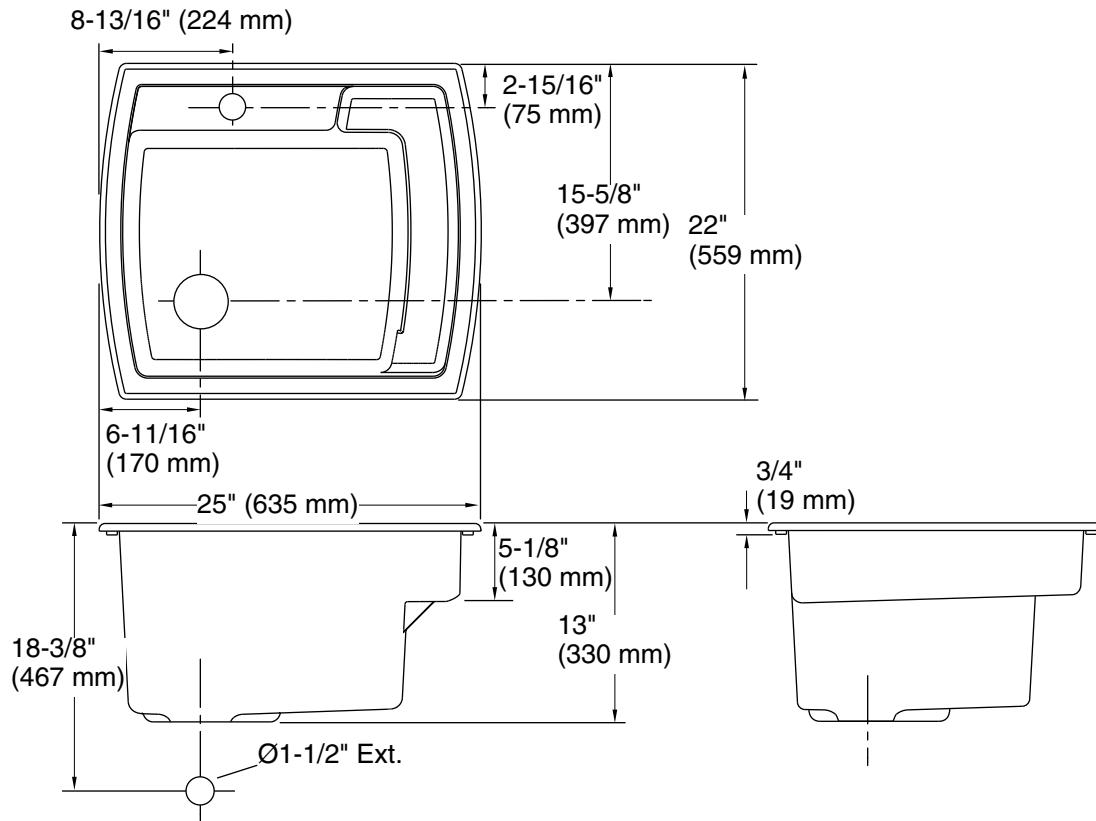

Features

- One hole pre-drilled, and two additional locations marked on the sink to create additional holes if needed.
- 13"-deep single bowl.

Material

- Made from solid Vikrell® material for strength, durability, and lasting beauty.

Color	Code	Description
	0	White
	96	KOHLER Biscuit

Technical Information

All product dimensions are nominal.

- Bowl configuration: Single
- Installation: Top-mount, Under-mount
- Bowl area (Only): Length: 22" (559 mm)
Width: 16" (406 mm)
Bowl depth: 12-1/4" (311 mm)
Water depth: 12-1/4" (311 mm)
- Number of deck holes: 3
- Faucet hole(s): 1-3/8" (35 mm)
- Drain hole: 3-1/2" (89 mm)
- Template: 1148620-7, required, included