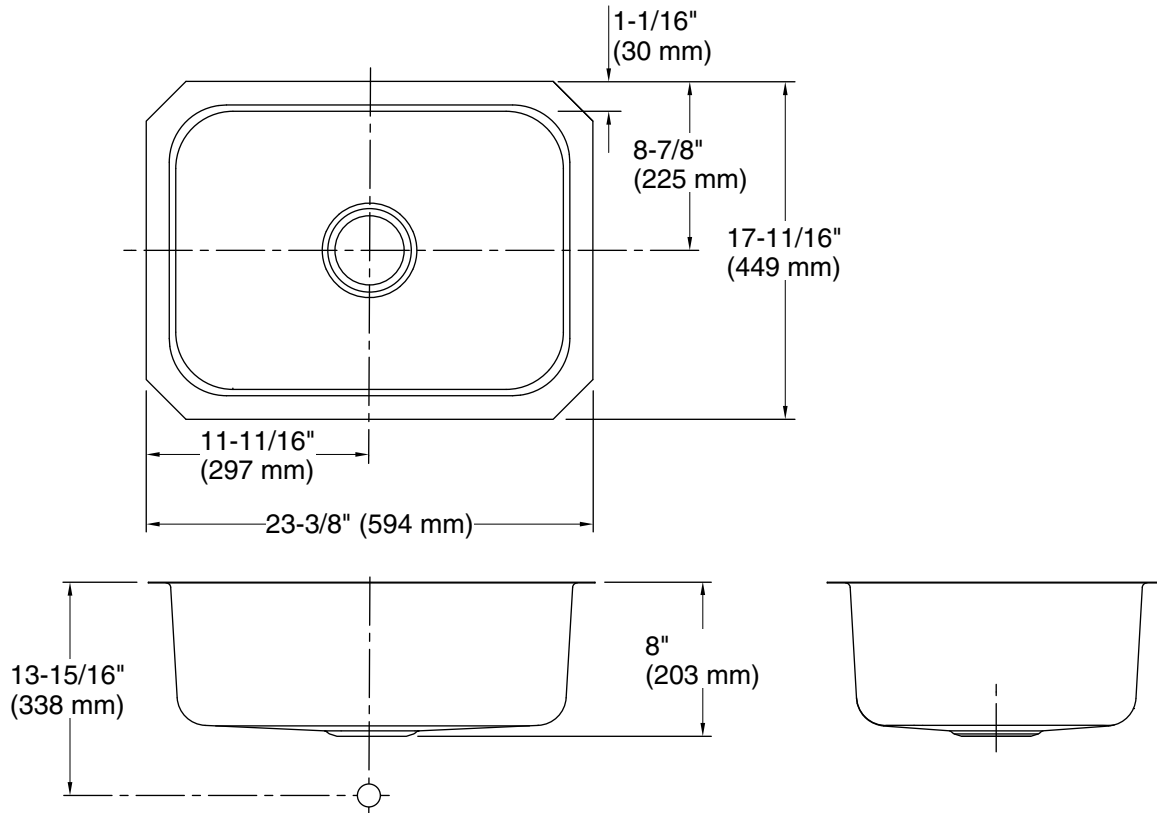

Technical Information

All product dimensions are nominal.

- Bowl configuration: Single
- Installation: Under-mount
- Bowl area: Length: 21" (533 mm)
  Width: 15-1/4" (387 mm)
  Bowl depth: 7-3/4" (197 mm)
  Water depth: 7-3/4" (197 mm)
- Drain hole: 3-5/8" (92 mm)
- Template: 1315840-7, required, included

Notes

Install this product according to the installation instructions.