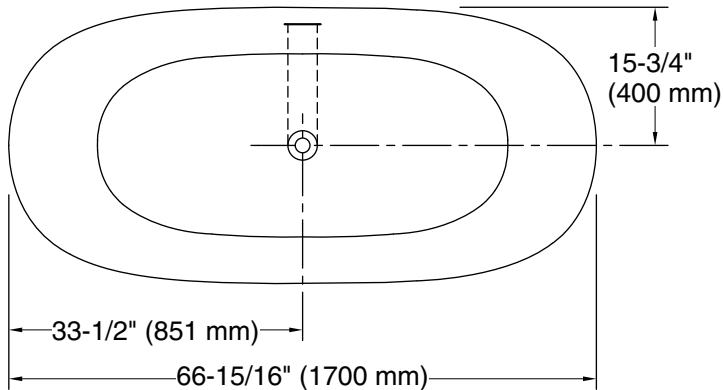

**Available Colors/Finishes**

*Color tiles intended for reference only.*

**Color Code Description**

■ 0 White

**Technical Information**

All product dimensions are nominal.

Installation:	Freestanding
Drain location:	Center
Basin area, bottom:	43-11/16" x 16-5/8" (1110 mm x 422 mm)
Basin area, top:	66-3/8" x 30-13/16" (1687 mm x 783 mm)
Water depth:	14-1/2" (369 mm)
Water capacity:	69.29 gal (262.3 L)