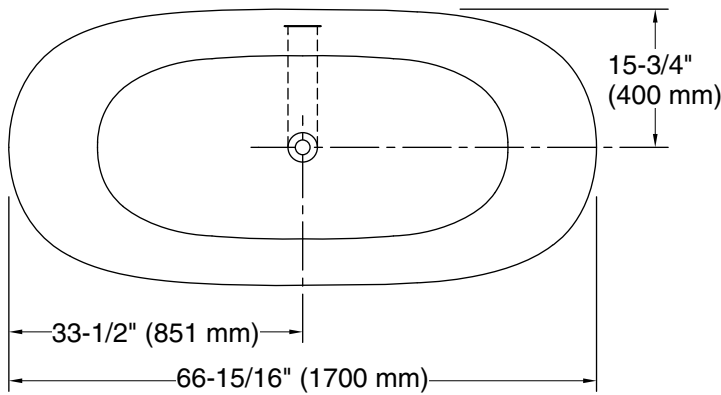

Color tiles intended for reference only.

Color	Code	Description
-------	------	-------------

	0	White
---	---	-------

Technical Information

All product dimensions are nominal.

- Drain location: Center
- Basin area, bottom: 43-11/16" x 16-5/8" (1110 mm x 422 mm)
- Basin area, top: 66-3/8" x 30-13/16" (1687 mm x 783 mm)
- Water depth: 14-1/2" (369 mm)
- Water capacity: 69.29 gal (262.3 L)