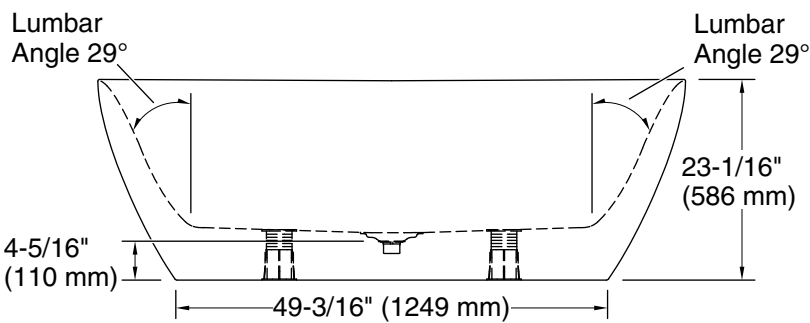

Color tiles intended for reference only.

Color	Code	Description
-------	------	-------------

	0	White
---	---	-------

Technical Information

All product dimensions are nominal.

- Drain location: Center
- Basin area, bottom: 43-11/16" x 16-5/8" (1110 mm x 422 mm)
- Basin area, top: 66-3/8" x 30-13/16" (1687 mm x 783 mm)
- Water depth: 14-1/2" (369 mm)
- Water capacity: 69.29 gal (262.3 L)