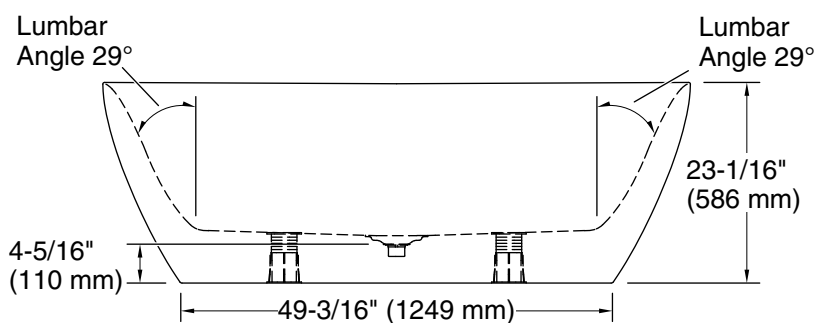

**Features**

- Freestanding design creates a striking focal point in your bathing area.
- Oval-shaped basin offers a graceful and spacious bathing experience.
- Center toe-tap drain.
- Sloped lumbar support on both ends.
- Built-in integral overflow.
- 4.5" drain-to-floor clearance for above-floor drain installation.

**Available Colors/Finishes**

*Color tiles intended for reference only.*

**Color Code Description**

■ 0 White

**Technical Information**

All product dimensions are nominal.

Installation:	Freestanding
Drain location:	Center
Basin area, bottom:	43-11/16" x 16-5/8" (1110 mm x 422 mm)
Basin area, top:	66-3/8" x 30-13/16" (1687 mm x 783 mm)
Water depth:	14-1/2" (369 mm)
Water capacity:	69.29 gal (262.3 L)