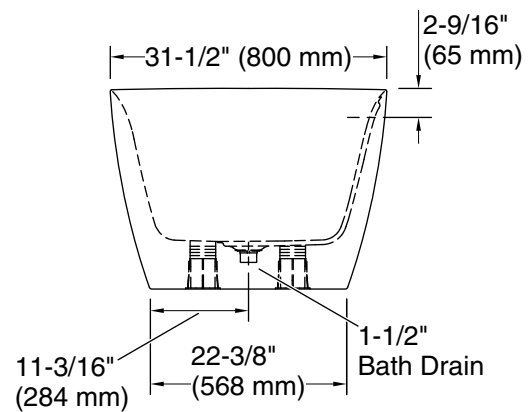

**Available Colors/Finishes**

*Color tiles intended for reference only.*

**Color Code Description**

■ 0 White

**Technical Information**

All product dimensions are nominal.

Installation:	Freestanding
Drain location:	Center
Basin area, bottom:	43-11/16" x 16-5/8" (1110 mm x 422 mm)
Basin area, top:	66-3/8" x 30-13/16" (1687 mm x 783 mm)
Water depth:	14-1/2" (369 mm)
Water capacity:	69.29 gal (262.3 L)

**Notes**

Install this product according to the installation instructions.

Measure your actual product for roughing-in details.

The hot water supply should be 70% of the capacity of the bath or greater. Installations will vary.