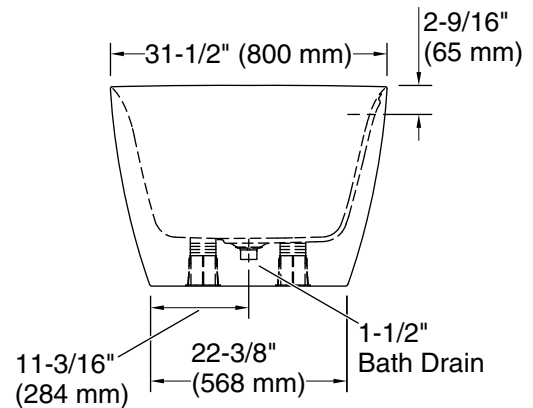

Color tiles intended for reference only.

Color	Code	Description
-------	------	-------------

	0	White
---	---	-------

Technical Information

All product dimensions are nominal.

- Drain location: Center
- Basin area, bottom: 43-11/16" x 16-5/8" (1110 mm x 422 mm)
- Basin area, top: 66-3/8" x 30-13/16" (1687 mm x 783 mm)
- Water depth: 14-1/2" (369 mm)
- Water capacity: 69.29 gal (262.3 L)

Notes

- Install this product according to the installation instructions.
- Measure your actual product for roughing-in details.
- The hot water supply should be 70% of the capacity of the bath or greater. Installations will vary.
- Do not support the load weight of the bath by the rim.