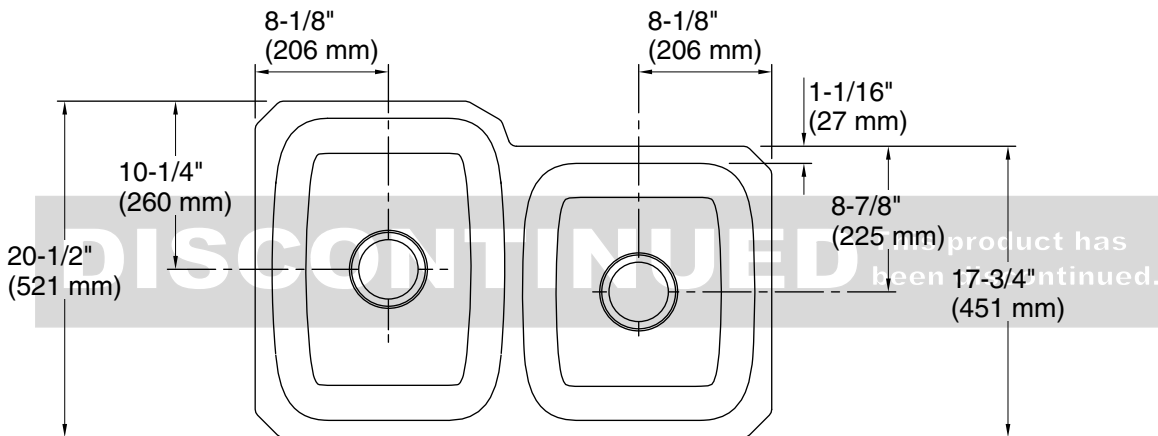

Technical Information

All product dimensions are nominal.

1. Installation: Under-mount
2. Bowl area (Left): Length: 14-3/16" (360 mm)
   Width: 18-7/16" (468 mm)
   Bowl depth: 8-11/16" (221 mm)
   Water depth: 8-11/16" (221 mm)
3. Bowl area (Right): Length: 14-3/16" (360 mm)
   Width: 15-11/16" (398 mm)
   Bowl depth: 8-11/16" (221 mm)
   Water depth: 8-11/16" (221 mm)
4. Drain hole: 3-5/8" (92 mm)
5. Template: 1315847-7, required, included

Notes

1. Install this product according to the installation instructions.
2. Countertop manufacturer or cutter must use the cut-out template provided with the product, or a current one provided by Kohler Co. (call 1-800-43-FOCUS). Kohler Co. is not responsible for cut-out errors when the incorrect cut-out template is used.