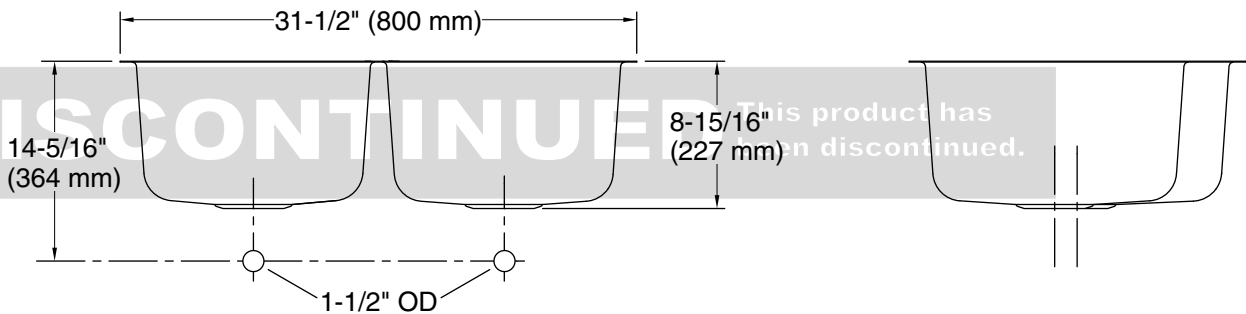

Technical Information

All product dimensions are nominal.

1. Installation: Under-mount
2. Bowl area (Left): Length: 14-3/16" (360 mm)
   Width: 18-7/16" (468 mm)
   Bowl depth: 8-11/16" (221 mm)
   Water depth: 8-11/16" (221 mm)
3. Bowl area (Right): Length: 14-3/16" (360 mm)
   Width: 15-11/16" (398 mm)
   Bowl depth: 8-11/16" (221 mm)
   Water depth: 8-11/16" (221 mm)
4. Drain hole: 3-5/8" (92 mm)
5. Template: 1315847-7, required, included

Notes

1. Install this product according to the installation instructions.
2. Countertop manufacturer or cutter must use the cut-out template provided with the product, or a current one provided by Kohler Co. (call 1-800-43-FOCUS). Kohler Co. is not responsible for cut-out errors when the incorrect cut-out template is used.