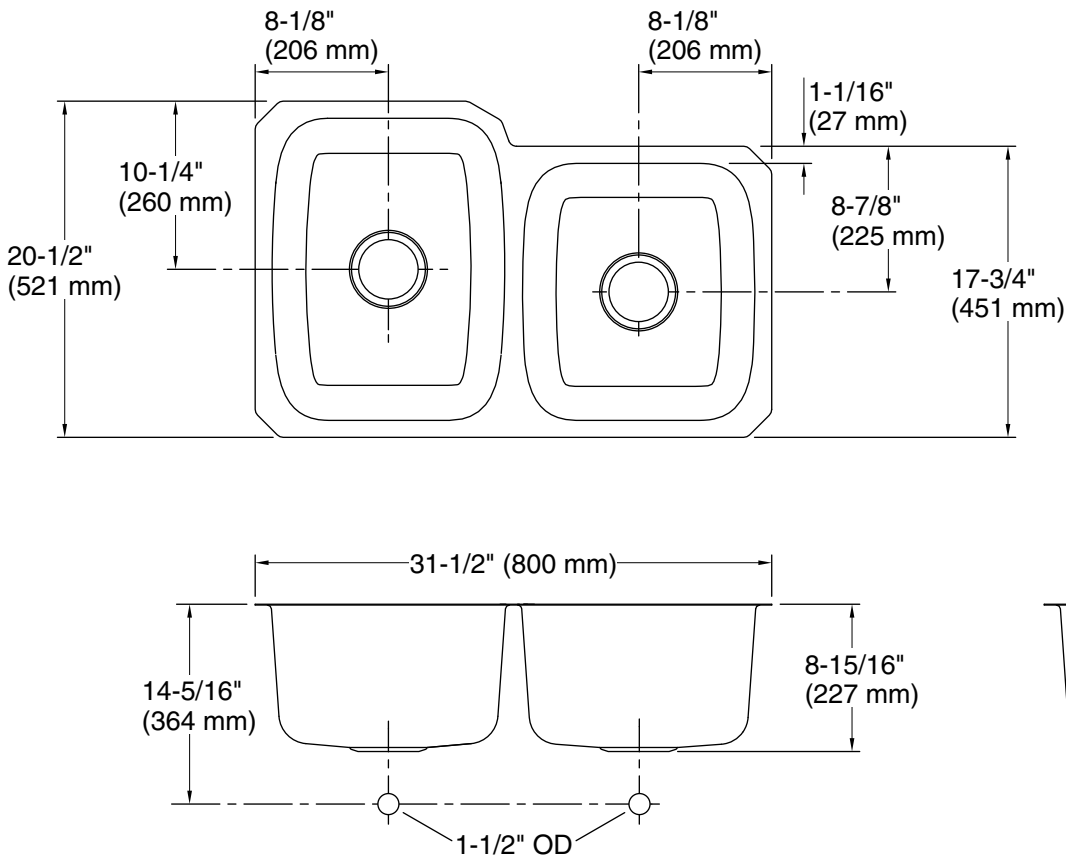

Material

- Premium 18-gauge stainless steel.

Installation

- Undermount.
- No faucet holes; requires wall-or counter-mount faucet.

Recommended Products/Accessories

- 11862 Sink Rack
- 11863 Sink Rack
- 7400 Sink Strainer
- K-6139 Sponge Caddy
- K-23726 Drain treatment
- K-23729 Stainless steel cleaner

Codes/Standards

ASME A112.19.3/CSA B45.4

STERLING® Warranty - Stainless Steel Sinks

See website for detailed warranty information.

Technical Information

All product dimensions are nominal.

- Installation: Under-mount
- Bowl area (Left): Length: 14-3/16" (360 mm)
Width: 18-7/16" (468 mm)
Bowl depth: 8-11/16" (221 mm)
Water depth: 8-11/16" (221 mm)
- Bowl area (Right): Length: 14-3/16" (360 mm)
Width: 15-11/16" (398 mm)
Bowl depth: 8-11/16" (221 mm)
Water depth: 8-11/16" (221 mm)
- Drain hole: 3-5/8" (92 mm)
- Template: 1315847-7, required, included