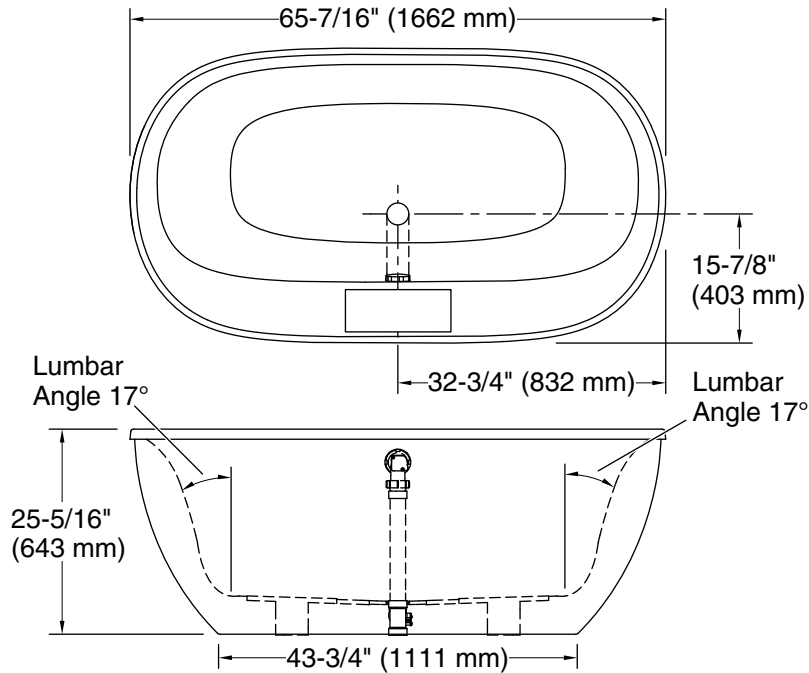

Spectacle™

65-1/2" x 36-1/4" freestanding bath
95338

Features

- Freestanding design creates a striking focal point in your bathing area
- Fluted basin offers a spacious bathing experience
- 16" (406 mm) depth offers a deep soaking experience
- Integral lumbar support on both ends
- Extra-wide deck simplifies installation of faucet and overflow.
- 4" drain-to-floor clearance for above-floor drain installation
- Textured bottom surface

□ Recommended Faucet Location

Recommended Faucet Hole Location

Technical Information

All product dimensions are nominal.

- Drain location: Center
- Basin area, bottom: 45-11/16" x 22-5/16" (1161 mm x 567 mm)
- Basin area, top: 59-1/16" x 27-5/16" (1501 mm x 693 mm)
- Water depth: 15-9/16" (395 mm)
- Water capacity: 63.61 gal (240.8 L)

Notes

Install this product according to the installation instructions.

Measure your actual product for roughing-in details.

The hot water supply should be 70% of the capacity of the bath or greater. Installations will vary.