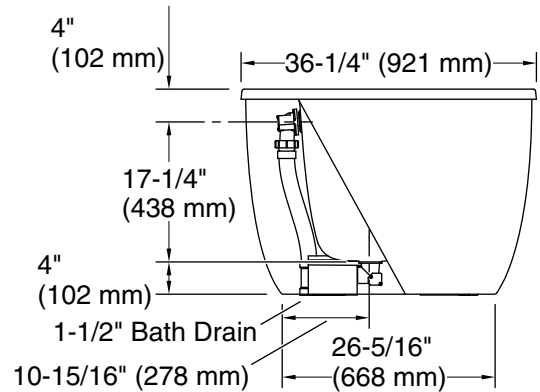

Spectacle™

65-1/2" x 36-1/4" freestanding bath
95338

Features

- Freestanding design creates a striking focal point in your bathing area
- Fluted basin offers a spacious bathing experience
- 16" (406 mm) depth offers a deep soaking experience
- Integral lumbar support on both ends
- Extra-wide deck simplifies installation of faucet and overflow.
- 4" drain-to-floor clearance for above-floor drain installation
- Textured bottom surface

□ Recommended Faucet Location

Recommended Faucet Hole Location

Technical Information

All product dimensions are nominal.

- Drain location: Center
- Basin area, bottom: 45-11/16" x 22-5/16" (1161 mm x 567 mm)
- Basin area, top: 59-1/16" x 27-5/16" (1501 mm x 693 mm)
- Water depth: 15-9/16" (395 mm)
- Water capacity: 63.61 gal (240.8 L)

Notes

Install this product according to the installation instructions.

Measure your actual product for roughing-in details.

The hot water supply should be 70% of the capacity of the bath or greater. Installations will vary.