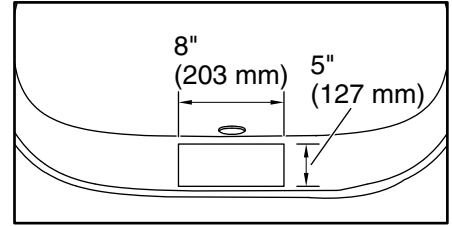

Spectacle™

65-1/2" x 36-1/4" freestanding bath
95338

Features

- Freestanding design creates a striking focal point in your bathing area
- Fluted basin offers a spacious bathing experience
- 16" (406 mm) depth offers a deep soaking experience
- Integral lumbar support on both ends
- Extra-wide deck simplifies installation of faucet and overflow.
- 4" drain-to-floor clearance for above-floor drain installation
- Textured bottom surface

□ Recommended Faucet Location

Recommended Faucet Hole Location

Technical Information

All product dimensions are nominal.

- Drain location: Center
- Basin area, bottom: 45-11/16" x 22-5/16" (1161 mm x 567 mm)
- Basin area, top: 59-1/16" x 27-5/16" (1501 mm x 693 mm)
- Water depth: 15-9/16" (395 mm)
- Water capacity: 63.61 gal (240.8 L)