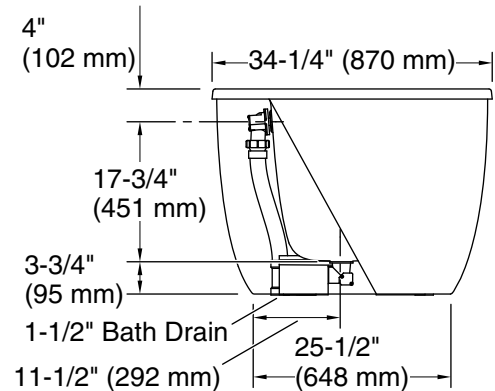

## Features

- Freestanding design creates a striking focal point in your bathing area
- Fluted basin offers a spacious bathing experience
- 16" (406 mm) depth offers a deep soaking experience
- Integral lumbar support on both ends
- Extra-wide deck simplifies installation of faucet and overflow.
- 3.75" drain-to-floor clearance for above-floor drain installation
- Textured bottom surface

## Available Colors/Finishes

*Color tiles intended for reference only.*

Color	Code	Description
	0	White

No change in measurements if connected with KOHLER drain illustrated. (K-7213)

□ Recommended Faucet Location

**Recommended Faucet Hole Location**

**Technical Information**

All product dimensions are nominal.

- Drain location: Center
- Basin area, bottom: 39-9/16" x 20-1/4" (1005 mm x 515 mm)
- Basin area, top: 53-1/2" x 24-3/4" (1359 mm x 629 mm)
- Water depth: 15-7/8" (403 mm)
- Water capacity: 59.34 gal (224.6 L)

**Notes**

Install this product according to the installation instructions.

Measure your actual product for roughing-in details.

The hot water supply should be 70% of the capacity of the bath or greater. Installations will vary.