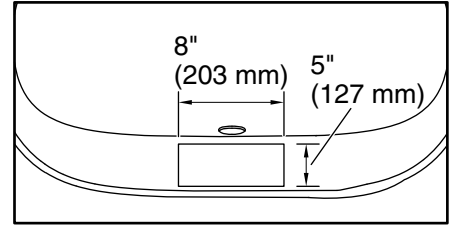

## Features

- Freestanding design creates a striking focal point in your bathing area
- Fluted basin offers a spacious bathing experience
- 16" (406 mm) depth offers a deep soaking experience
- Integral lumbar support on both ends
- Extra-wide deck simplifies installation of faucet and overflow.
- 3.75" drain-to-floor clearance for above-floor drain installation
- Textured bottom surface

**Recommended Faucet Hole Location**

**Technical Information**

All product dimensions are nominal.

- Drain location: Center
- Basin area, bottom: 39-9/16" x 20-1/4" (1005 mm x 515 mm)
- Basin area, top: 53-1/2" x 24-3/4" (1359 mm x 629 mm)
- Water depth: 15-7/8" (403 mm)
- Water capacity: 59.34 gal (224.6 L)