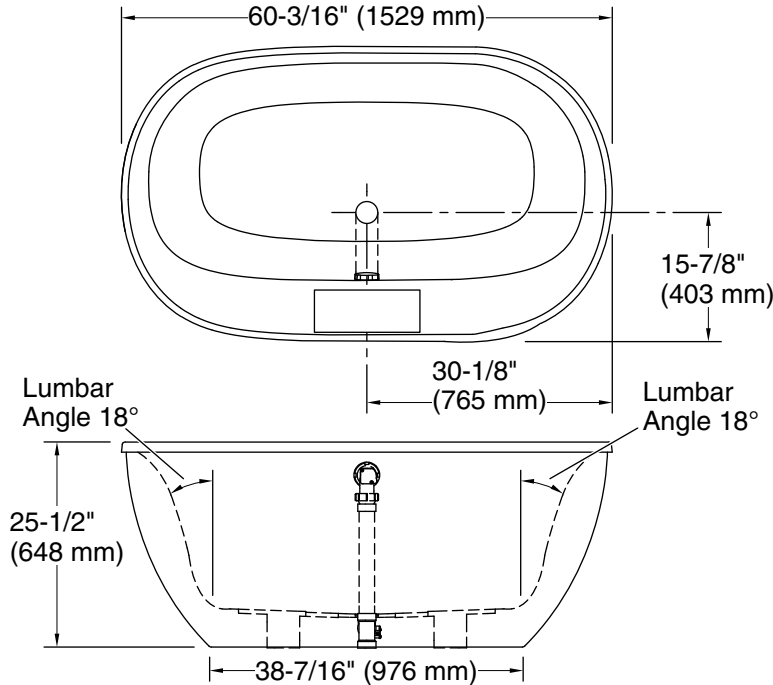

## Features

- Freestanding design creates a striking focal point in your bathing area
- Fluted basin offers a spacious bathing experience
- 16" (406 mm) depth offers a deep soaking experience
- Integral lumbar support on both ends
- Extra-wide deck simplifies installation of faucet and overflow.
- 3.75" drain-to-floor clearance for above-floor drain installation
- Textured bottom surface

**Recommended Faucet Hole Location**

**Technical Information**

All product dimensions are nominal.

- Drain location: Center
- Basin area, bottom: 39-9/16" x 20-1/4" (1005 mm x 515 mm)
- Basin area, top: 53-1/2" x 24-3/4" (1359 mm x 629 mm)
- Water depth: 15-7/8" (403 mm)
- Water capacity: 59.34 gal (224.6 L)