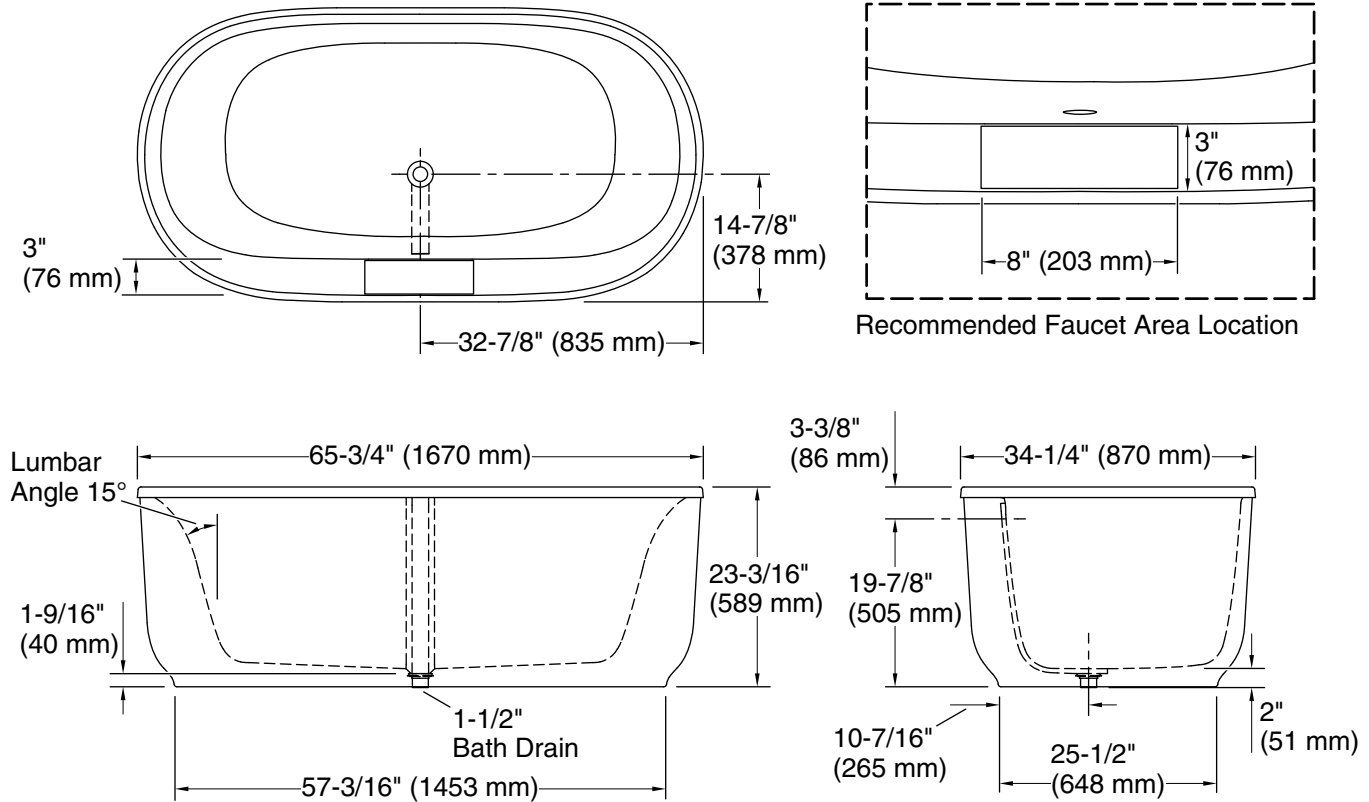

Spectacle™

65-3/4" x 34" oval freestanding bath w/overflow
95334

Features

- Freestanding design creates a striking focal point in your bathing area.
- Oval basin creates a spacious bathing experience.
- Center offset toe-tap drain.
- 17-1/4" (438 mm) depth offers a deep soaking experience.
- Integral lumbar support on both ends.
- Wide ledge on one side is ideal for deck-mount faucet and/or handshower.
- Textured bottom surface.
- Built-in integral overflow.

Color tiles intended for reference only.

Color	Code	Description
-------	------	-------------

	0	White
---	---	-------

Technical Information

- All product dimensions are nominal.
- Installation: Freestanding
- Drain location: Center
- Basin area, bottom: 45-1/4" x 22-1/2" (1149 mm x 571 mm)
- Basin area, top: 59" x 26-3/4" (1499 mm x 679 mm)
- Weight: 115 lbs (52.2 kg)
- Water depth: 17-1/4" (438 mm)
- Water capacity: 79 gal (299 L)