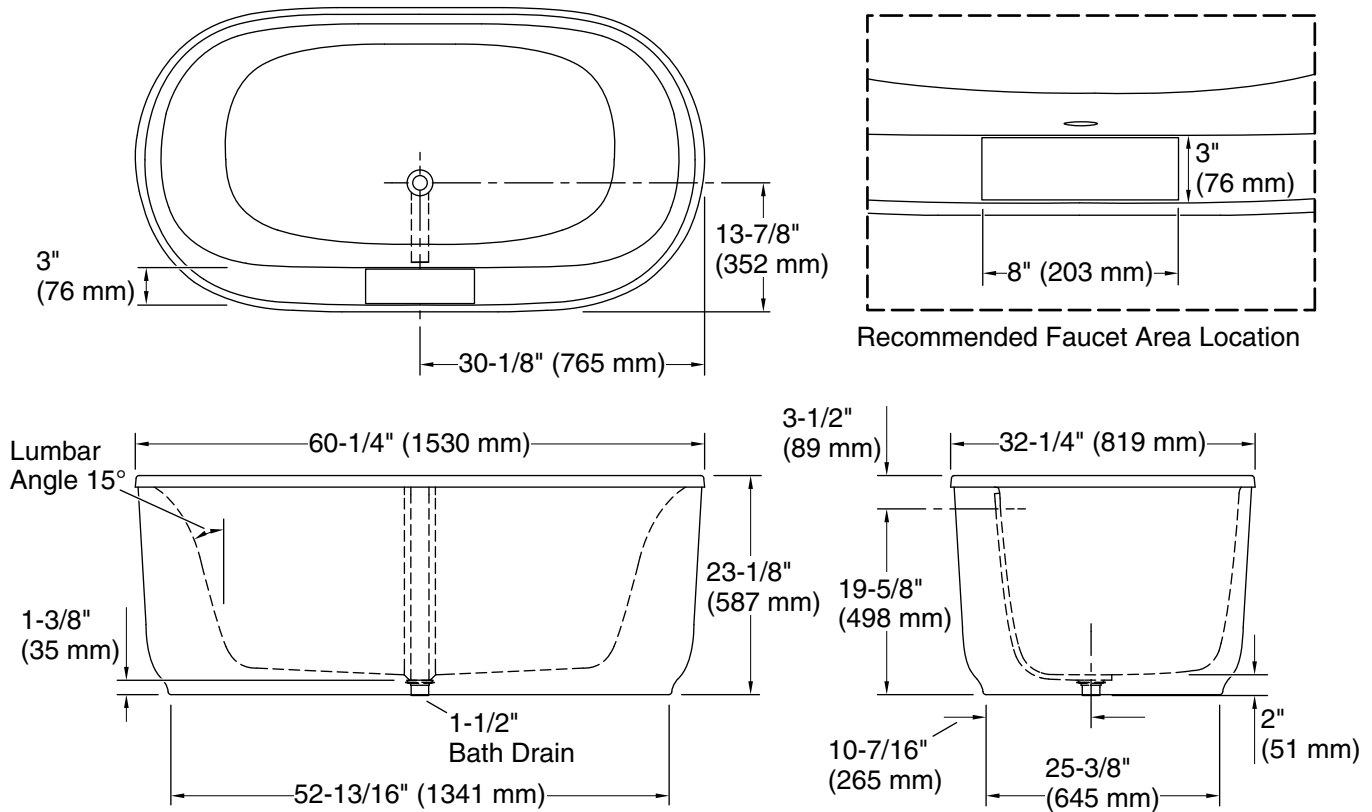

Spectacle™

60-1/4" oval freestanding bath with overflow and drain
95333

Features

- Freestanding design creates a striking focal point in your bathing area.
- Oval-shaped basin offers a graceful and spacious bathing experience.
- Center offset toe-tap drain.
- 17-1/4" bathing depth offers a deep soaking experience.
- Sloped lumbar support on both ends.
- Wide ledge on one side is ideal for deck-mount faucet and/or handshower.
- Bottom surface manufactured with textured appearance.
- Built-in integral overflow.

Color	Code	Description
-------	------	-------------

	0	White
--	---	-------

Technical Information

All product dimensions are nominal.

Installation:	Freestanding
Drain location:	Center
Basin area, bottom:	39-3/16" x 20-1/4" (995 mm x 514 mm)
Basin area, top:	53-9/16" x 24-3/4" (1361 mm x 629 mm)
Weight:	90 lbs (40.8 kg)
Water depth:	17-1/4" (438 mm)
Water capacity:	65 gal (246.1 L)

Notes

- Install this product according to the installation instructions.
- Measure your actual product for rough-in details. The hot water supply should be 70% of the capacity of the bath or greater. Installations will vary.
- This bath is designed for freestanding installation only.
- If installing a rim-mount faucet, make sure there is no interference above or below the deck before drilling any holes.