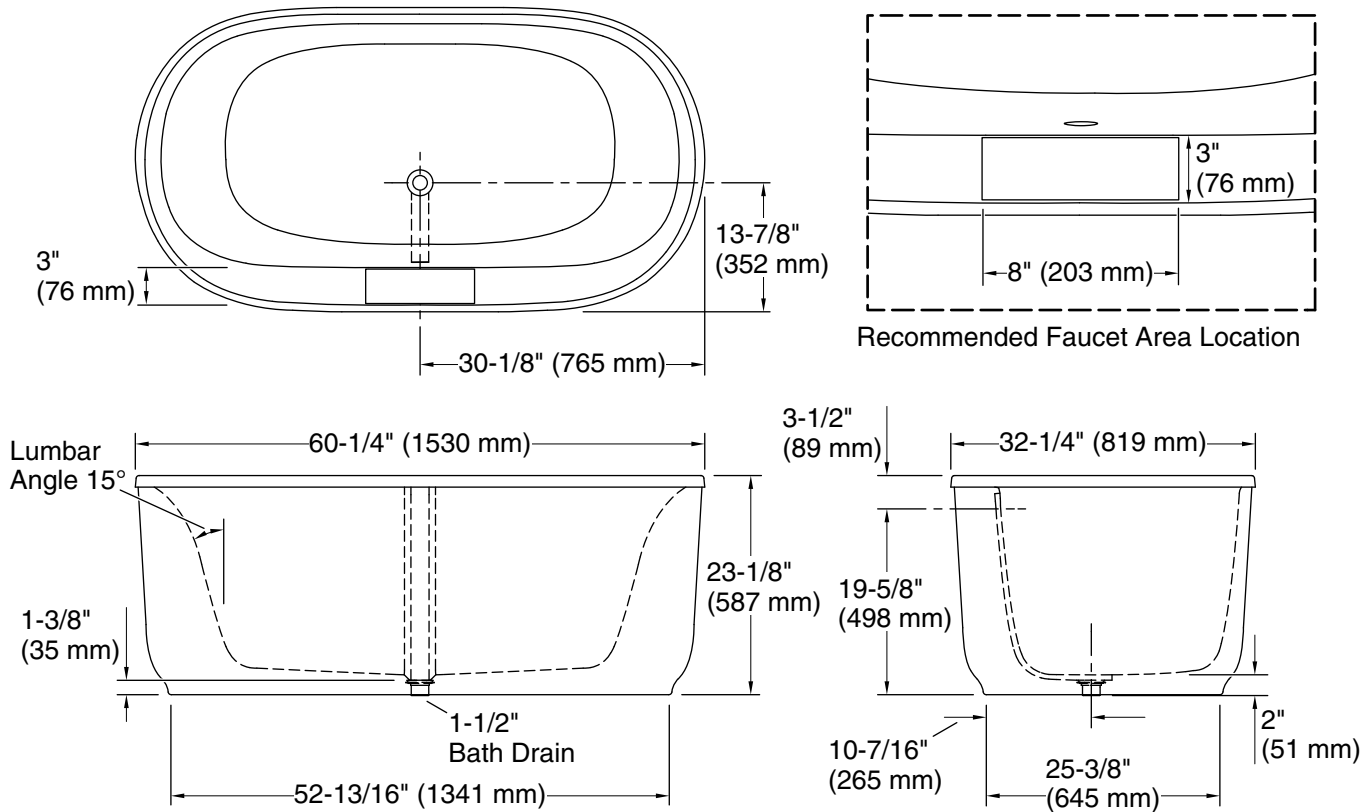

## Features

- Freestanding design creates a striking focal point in your bathing area
- Oval basin creates a spacious bathing experience
- Center offset toe-tap drain
- 17-1/4" (438 mm) depth offers a deep soaking experience
- Integral lumbar support on both ends
- Wide ledge on one side is ideal for deck-mount faucet and/or handshower
- Textured bottom surface
- Built-in integral overflow

## STERLING® Vikrell® or Acrylic Baths and Shower Bases Ten-Year Limited Warranty

See website for detailed warranty information.

**Technical Information**

All product dimensions are nominal.

- Drain location: Center
- Basin area, bottom: 39-3/16" x 20-1/4" (995 mm x 514 mm)
- Basin area, top: 53-9/16" x 24-3/4" (1361 mm x 629 mm)
- Weight: 90 lbs (40.8 kg)
- Water depth: 17-1/4" (438 mm)
- Water capacity: 65 gal (246.1 L)

**Notes**

Install this product according to the installation instructions.

Measure your actual product for rough-in details.

The hot water supply should be 70% of the capacity of the bath or greater. Installations will vary.