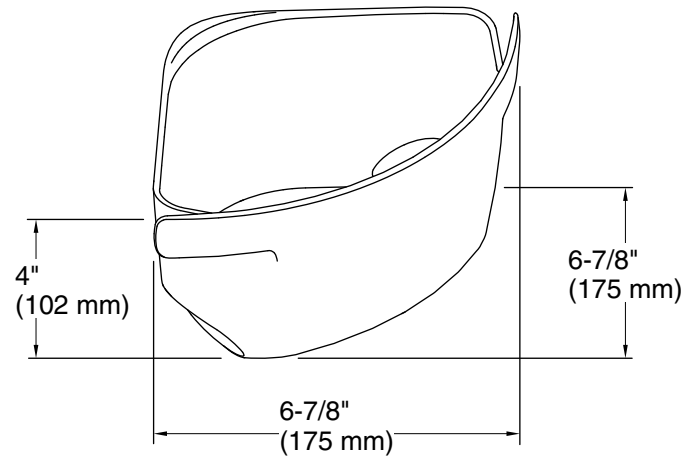

Color	Code	Description
	0	White
	96	KOHLER Biscuit

1-800-STERLING (1-800-783-7546)

Kohler Co. reserves the right to make revisions without notice to product specifications.

For the most current Specification Sheet, go to www.sterlingplumbing.com.

3-31-2020 06:19 - US/CA

Rimmed Shelf (4 each)

Shower Bin (2 each)

Towel Bar (2 each)

Shower Hook (2 each)

Technical Information

All product dimensions are nominal.

Material: Plastic