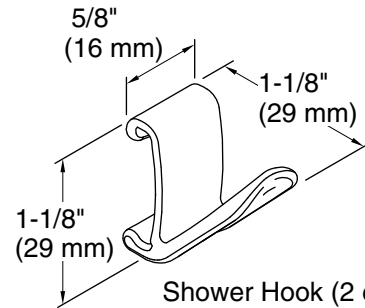

STORE+®
10-piece accessory kit
88018100

Features

- Four rimmed shelves.
- Two 3-1/2" deep shower bins.
- Two soap dishes with towel bar.
- Two hooks.

Recommended Products/Accessories

K-23723 Faucet cleaner

3-31-2020 06:19 - US/CA

Rimmed Shelf (4 each)

Shower Bin (2 each)

Towel Bar (2 each)

Shower Hook (2 each)

Technical Information

All product dimensions are nominal.

Material: Plastic