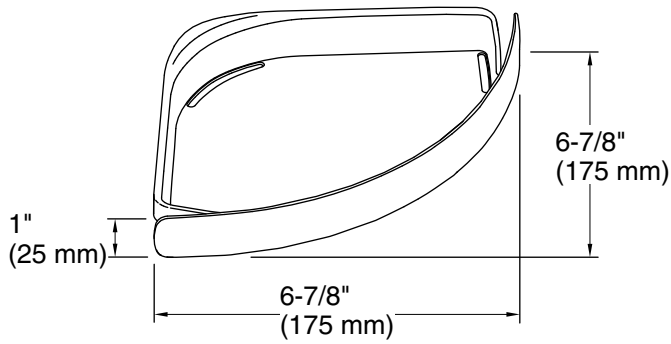

STORE+®
10-piece accessory kit
88018100

Features

- Four rimmed shelves.
- Two 3-1/2" deep shower bins.
- Two soap dishes with towel bar.
- Two hooks.

Recommended Products/Accessories

K-23723 Faucet cleaner

3-31-2020 06:19 - US/CA

Rimmed Shelf (4 each)

Shower Bin (2 each)

Towel Bar (2 each)

Shower Hook (2 each)

Technical Information

All product dimensions are nominal.

Material: Plastic