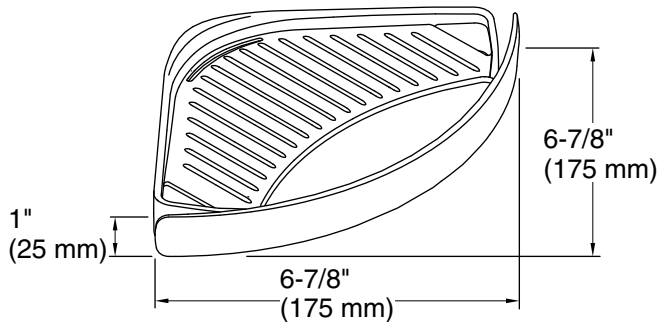

Color	Code	Description
	0	White
	96	KOHLER Biscuit

1-800-STERLING (1-800-783-7546)

Kohler Co. reserves the right to make revisions without notice to product specifications.

For the most current Specification Sheet, go to www.sterlingplumbing.com.

3-31-2020 06:19 - US/CA

Rimmed Shelf (4 each)

Shower Bin (2 each)

Towel Bar (2 each)

Shower Hook (2 each)

Technical Information

All product dimensions are nominal.

Material: Plastic