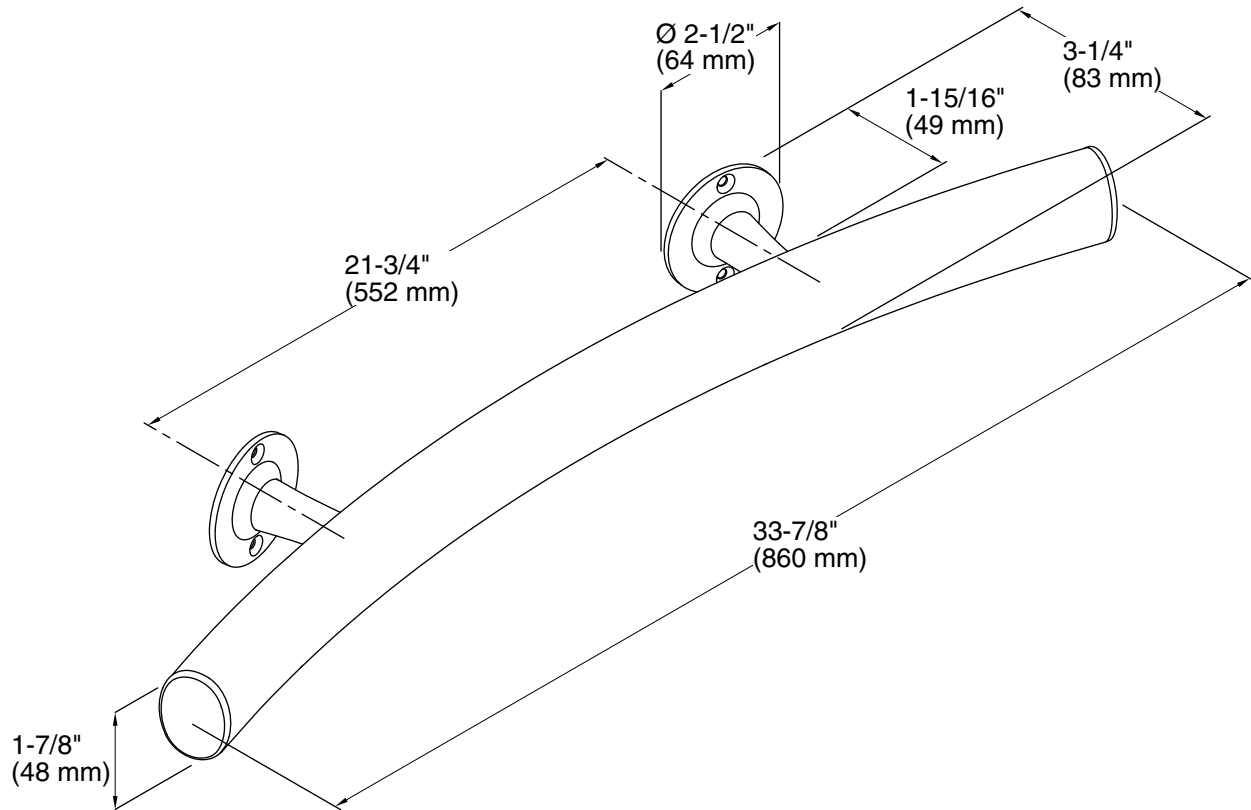

Features

- Adjustable mounting brackets to fit specific installation requirements
- Elliptical shape makes the bar easier to grip
- Back wall grab bar matches the curve of Accord family products for a clean, stylish design line
- Available in finishes to coordinate with nickel and silver shower door finishes

Technical Information

All product dimensions are nominal.

Material: Anodized Aluminum

Notes

Install this product according to the installation guide.

WARNING: Risk of personal injury. Unless properly installed, the grab bar may not adequately support the weight of the user.