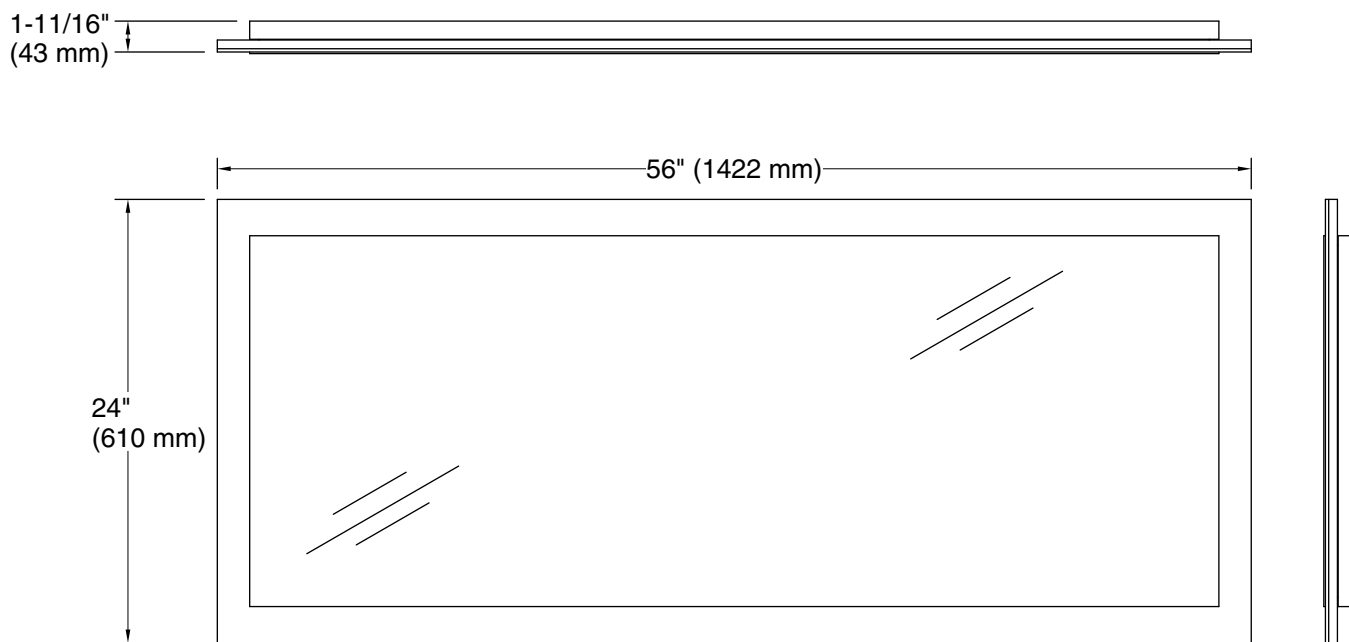

Required Electrical Service

One circuit required, protected with Class A Ground-Fault Circuit-Interrupter (GFCI). Outside North America, this device may be known as a Residual Current Device (RCD).

Lights: 120 V, 0.9 A, 60 Hz

Technical Information

All product dimensions are nominal.

Mirror type: Wall-mount

Lighting included: Yes

Electrical component rating: Lights: 2.41 A, 60 Hz, 58 W

Notes

Install this product according to the installation instructions.

Connect this product only to a properly grounded outlet.

If there is not a wall stud to attach the mirror to, use anchors provided.