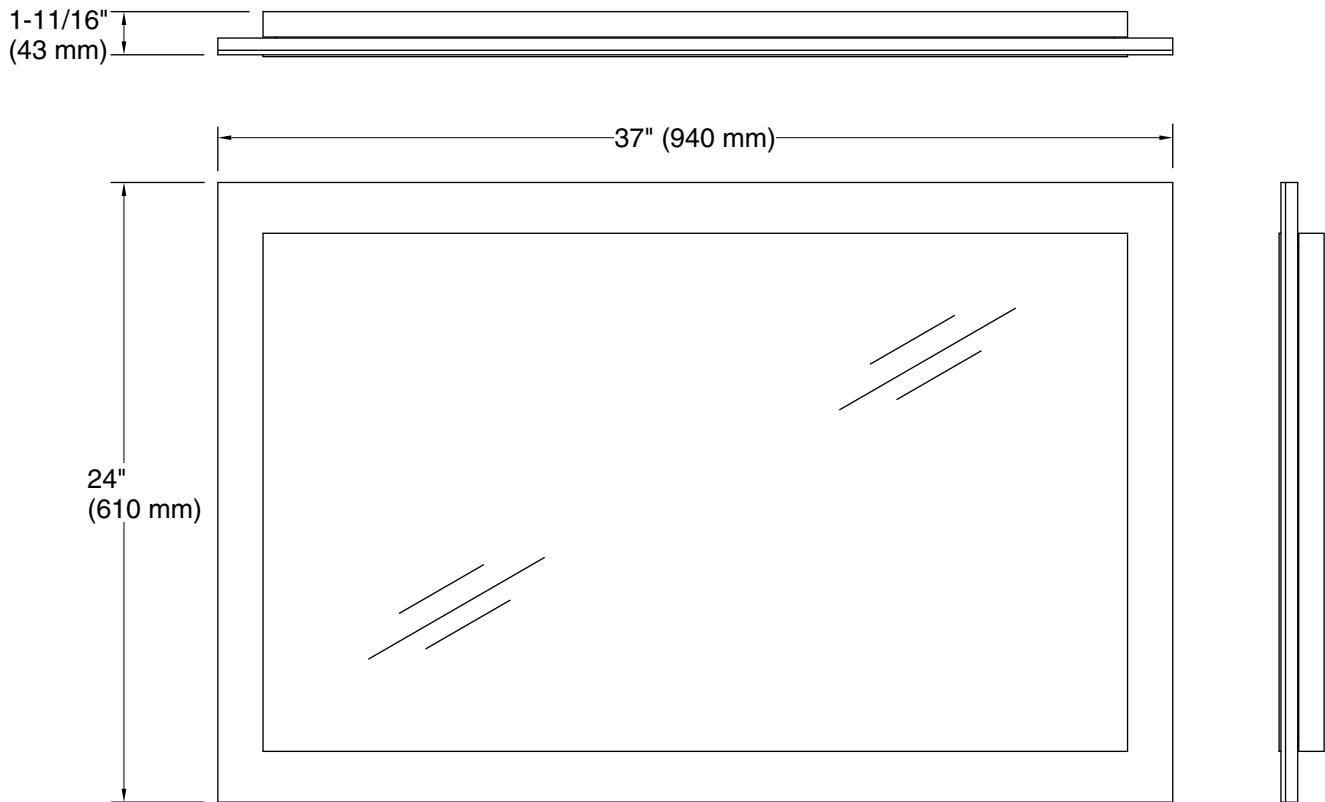

Required Electrical Service

One circuit required, protected with Class A Ground-Fault Circuit-Interrupter (GFCI). Outside North America, this device may be known as a Residual Current Device (RCD).

Lights: 120 V, 0.9 A, 60 Hz

Technical Information

All product dimensions are nominal.

Mirror type: Wall-mount

Lighting included: Yes

Electrical component rating: Lights: 1.96 A, 60 Hz, 47 W

Notes

Install this product according to the installation instructions.

Connect this product only to a properly grounded outlet.

If there is not a wall stud to attach the mirror to, use anchors provided.