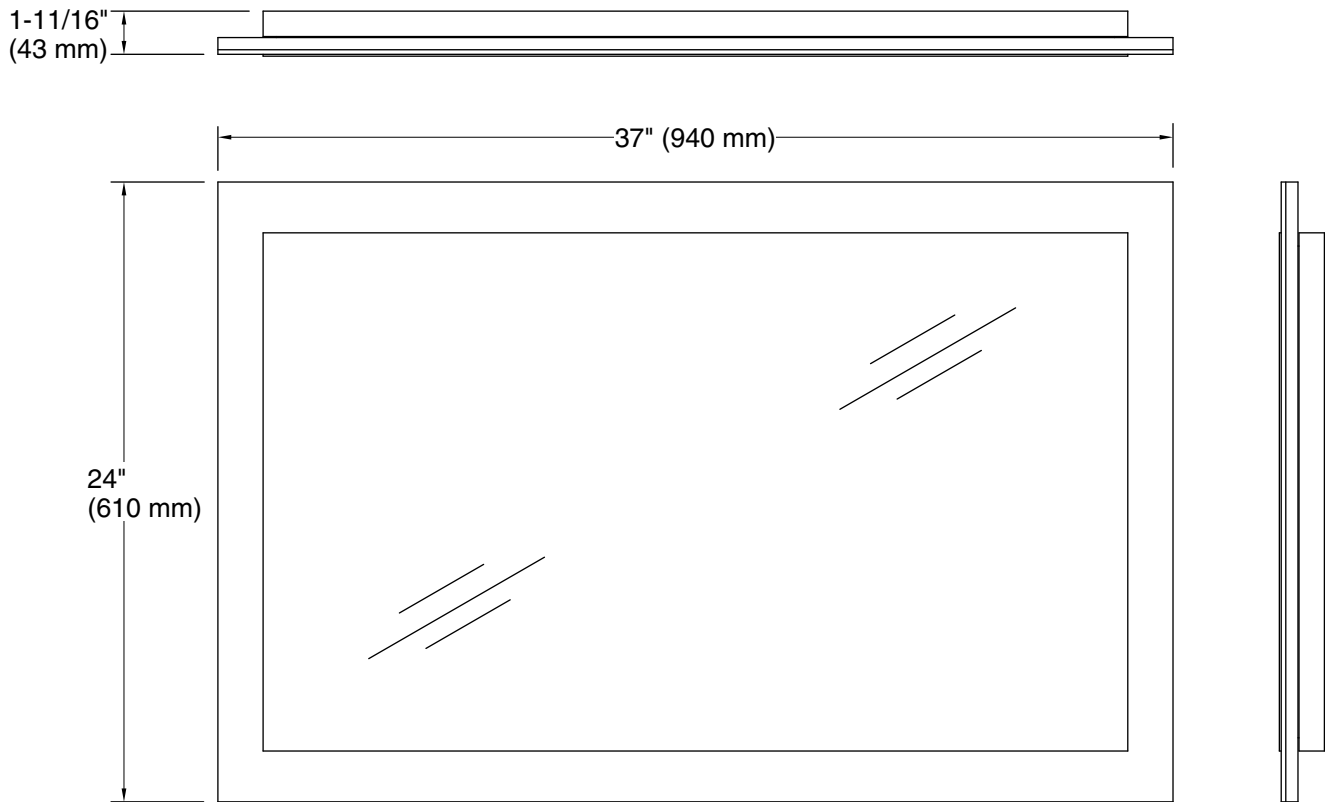

Required Electrical Service

One circuit required, protected with Class A Ground-Fault Circuit-Interrupter (GFCI). Outside North America, this device may be known as a Residual Current Device (RCD).

Lights: 120 V, 0.9 A, 60 Hz

Technical Information

All product dimensions are nominal.

Mirror type: Wall-mount

Lighting included: Yes

Electrical component rating: Lights: 1.96 A, 60 Hz, 47 W

Notes

Install this product according to the installation instructions.

Connect this product only to a properly grounded outlet.

If there is not a wall stud to attach the mirror to, use anchors provided.