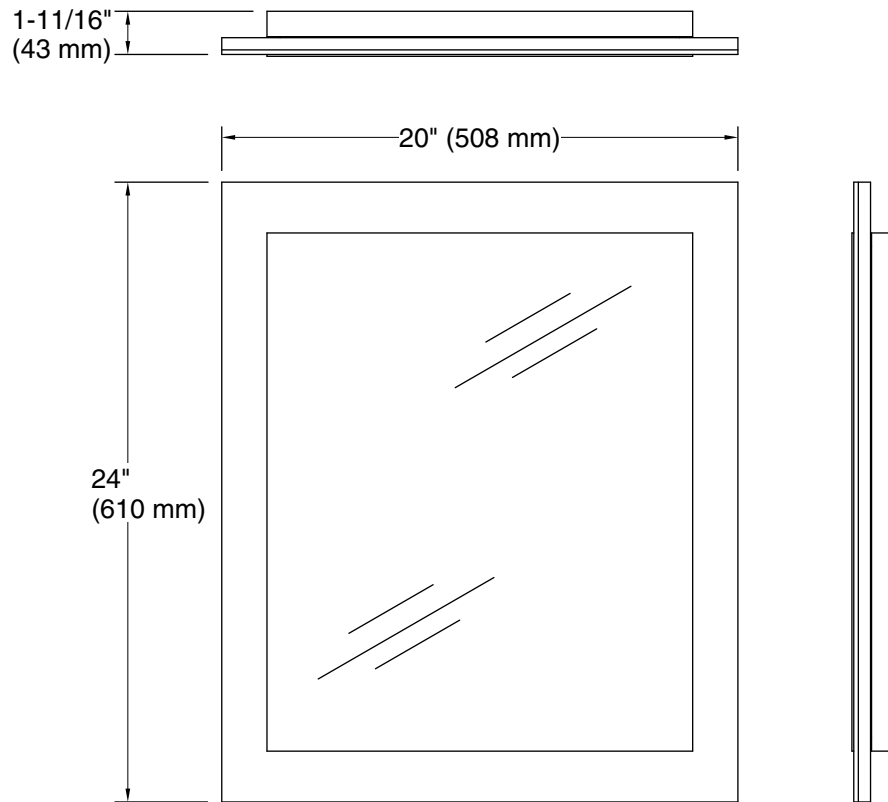

Required Electrical Service

One circuit required, protected with Class A Ground-Fault Circuit-Interrupter (GFCI). Outside North America, this device may be known as a Residual Current Device (RCD).

Lights: 120 V, 0.5 A, 60 Hz

Technical Information

All product dimensions are nominal.

Mirror type: Wall-mount

Lighting included: Yes

Electrical component rating: Lights: 1.08 A, 60 Hz, 26 W

Notes

Install this product according to the installation instructions.

Connect this product only to a properly grounded outlet.

If there is not a wall stud to attach the mirror to, use anchors provided.