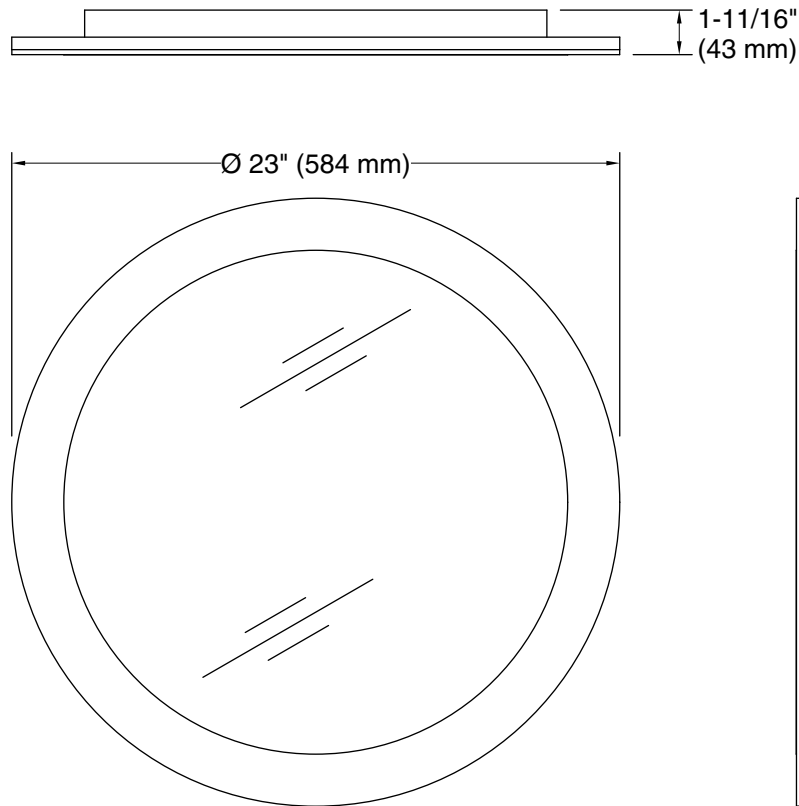

Required Electrical Service

One circuit required, protected with Class A Ground-Fault Circuit-Interrupter (GFCI). Outside North America, this device may be known as a Residual Current Device (RCD).

Lights: 120 V, 0.5 A, 60 Hz

Technical Information

All product dimensions are nominal.

Mirror type: Wall-mount

Lighting included: Yes

Electrical component rating: Lights: 1.04 A, 60 Hz, 25 W, 1360 Lumens, 4000K

Notes

Install this product according to the installation instructions.

Connect this product only to a properly grounded outlet.

If there is not a wall stud to attach the mirror to, use anchors provided.