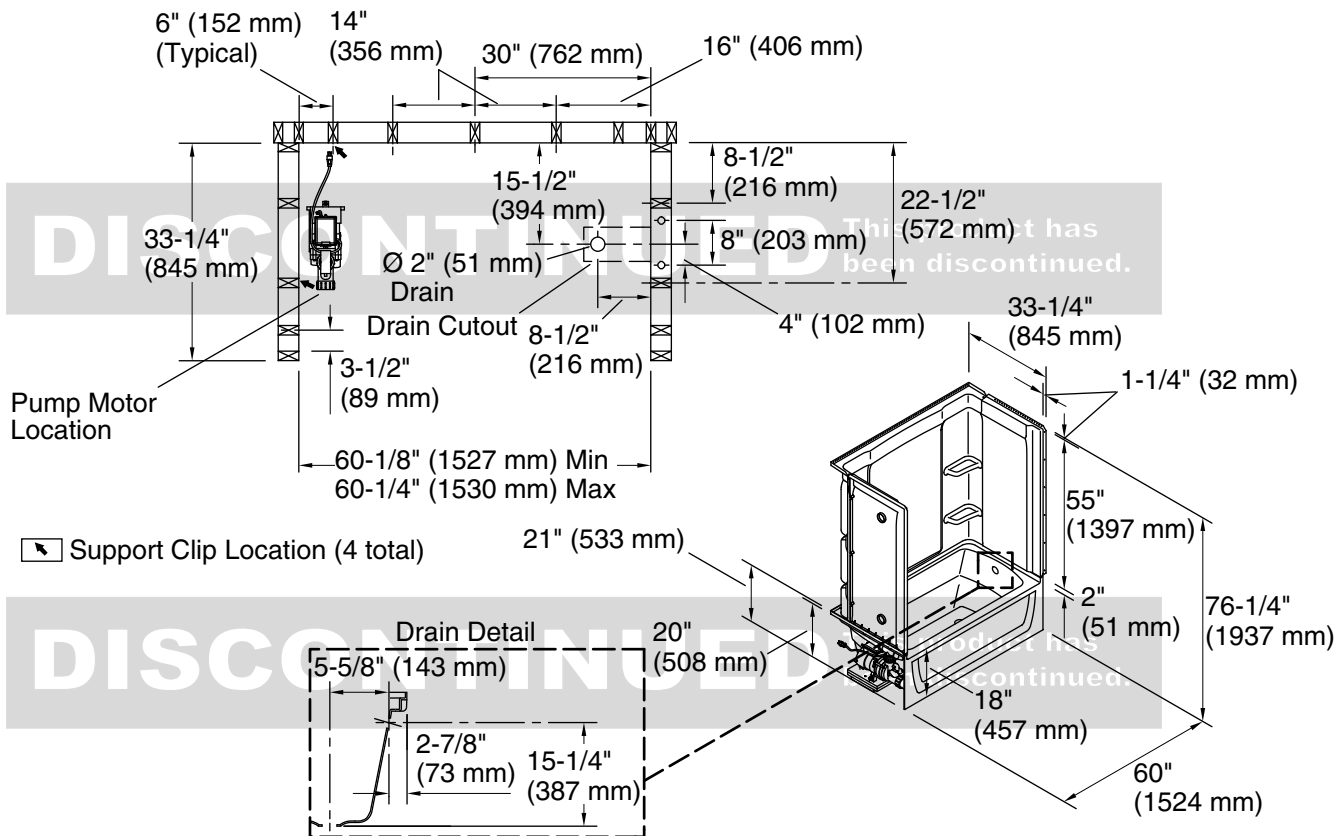

Required Electrical Service

One dedicated circuit required, protected with Class A Ground-Fault Circuit-Interrupter (GFCI). Outside North America, this device may be known as a Residual Current Device (RCD).

Pump: 120 V, 15 A, 60 Hz

Technical Information

All product dimensions are nominal.

Installation: Three-wall alcove
Drain location: Right
Basin area, bottom: 42" x 20" (1067 mm x 508 mm)
Basin area, top: 54" x 26" (1372 mm x 660 mm)
Weight: 147 lbs (66.7 kg)
Minimum floor load: 45.3 lbs/ft² (221.2 kg/m²)
Water depth: 13-3/4" (349 mm)
Water capacity: 55 gal (208.2 L)
Electrical component rating: Pump: 120 V, 7 A, 60 Hz
Pump speed: Single
Minimum flat for door: 3" (76 mm)
Maximum door height: 56-3/4" (1441 mm)

Notes

Install this product according to the installation instructions.
Provide one grounded electrical outlet within 24" (610 mm) of each component.
Studs should be positioned roughly as shown.
Pump is supplied with 24" (610 mm) grounding-type plug-in cord.
Locate the outlet behind the whirlpool, and within 24" (610 mm) of the pump.