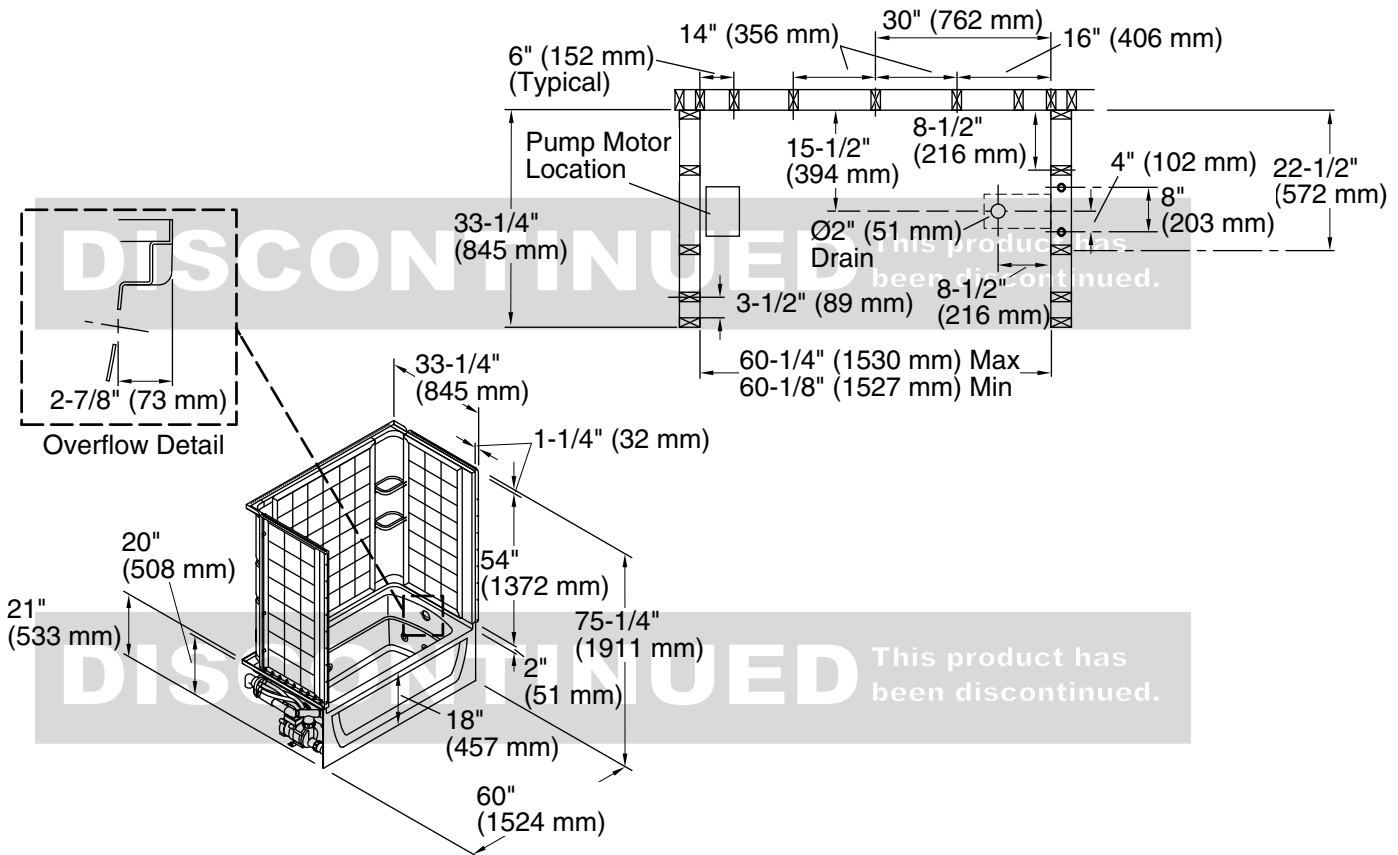

STERLING

A KOHLER COMPANY

Ensemble™

32" tile whirlpool/shower w/wall surround

76120120

Required Electrical Service

One dedicated circuit required, protected with Class A Ground-Fault Circuit-Interrupter (GFCI). Outside North America, this device may be known as a Residual Current Device (RCD).

Pump: 120 V, 15 A, 60 Hz

Technical Information

All product dimensions are nominal.

Installation: Three-wall alcove

Drain location: Right

Basin area, bottom: 42" x 20" (1067 mm x 508 mm)

Basin area, top: 54" x 26" (1372 mm x 660 mm)

Water depth: 13-3/4" (349 mm)

Water capacity: 55 gal (208.2 L)

Electrical component rating: Pump: 120 V, 7 A, 60 Hz

Pump speed: Single

Minimum flat for door: 3" (76 mm)

Maximum door height: 57-11/16" (1465 mm)

Maximum door width: 55-1/2" (1410 mm)

Notes

Install this product according to the installation instructions.

Provide one grounded electrical outlet within 24" (610 mm) of each component.

Measure your actual product for roughing-in details.

Pump is supplied with 24" (610 mm) grounding-type plug-in cord.

Locate the outlet behind the whirlpool, and within 24" (610 mm) of the pump.

1-800-STERLING (1-800-783-7546)

Kohler Co. reserves the right to make revisions without notice to product specifications.

For the most current Specification Sheet, go to www.sterlingplumbing.com.

5-6-2020 11:06 - US