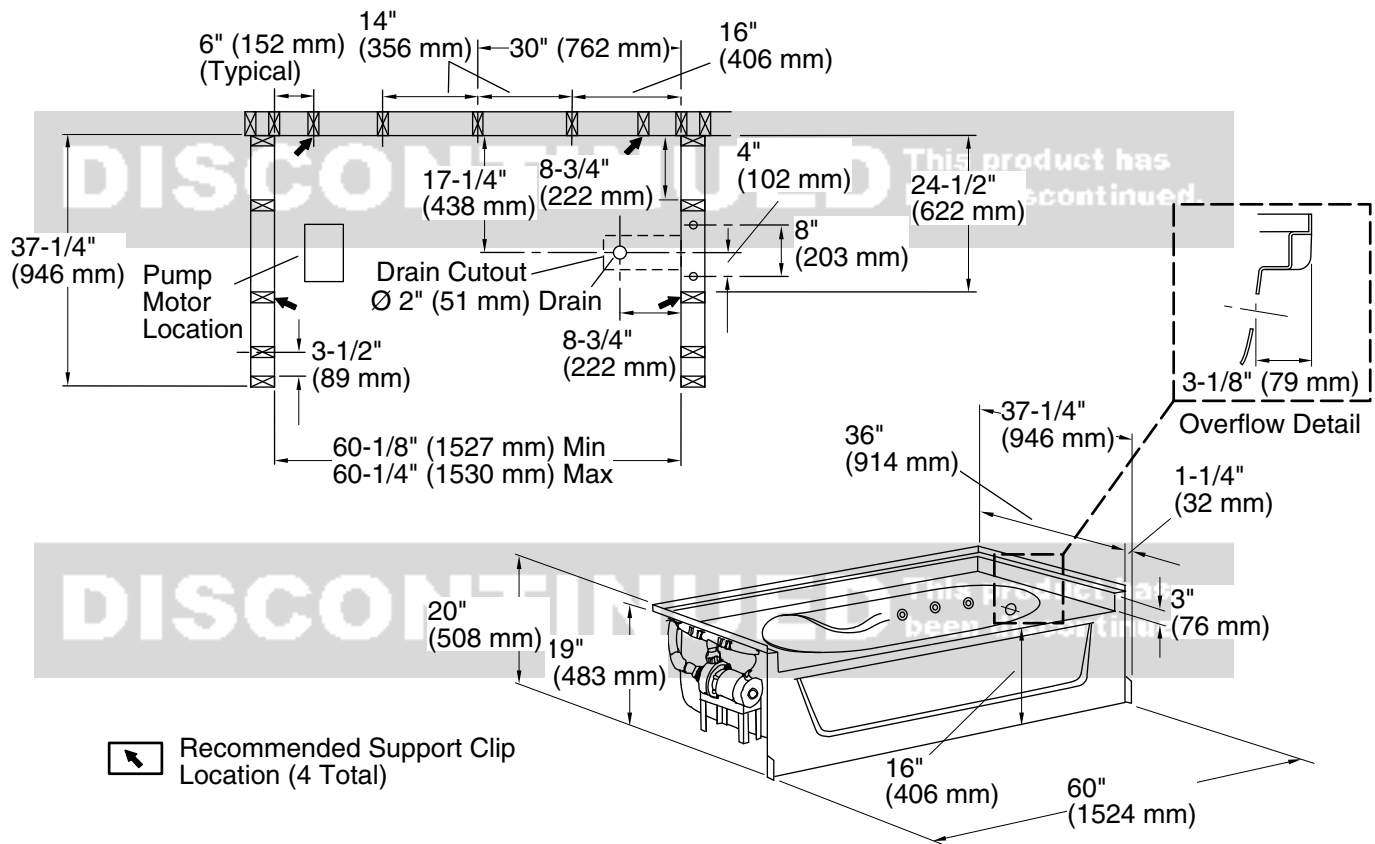

Required Electrical Service

One dedicated circuit required, protected with Class A Ground-Fault Circuit-Interrupter (GFCI). Outside North America, this device may be known as a Residual Current Device (RCD).

Pump: 120 V, 15 A, 60 Hz

Technical Information

All product dimensions are nominal.

- Drain location: Right
- Basin area, bottom: 40" x 21" (1016 mm x 533 mm)
- Basin area, top: 52" x 29" (1321 mm x 737 mm)
- Water depth: 11" (279 mm)
- Water capacity: 40 gal (151.4 L)
- Electrical component Pump: 120 V, 7 A, 60 Hz rating:
- Pump speed: Single
- Minimum flat for door: 3-1/4" (83 mm)

Notes

Install this product according to the installation instructions.

Provide one grounded electrical outlet within 24" (610 mm) of each component.

Measure your actual product for roughing-in details.

Pump is supplied with 24" (610 mm) grounding-type plug-in cord.

Locate the outlet behind the whirlpool, and within 24" (610 mm) of the pump.

Do not disassemble the pump or piping as this could void the warranty.

Size the drain cutout to fit the drain assembly that will be used.

Studs should be positioned roughly as shown.

ADA compliant when installed to the specific requirements of these regulations.