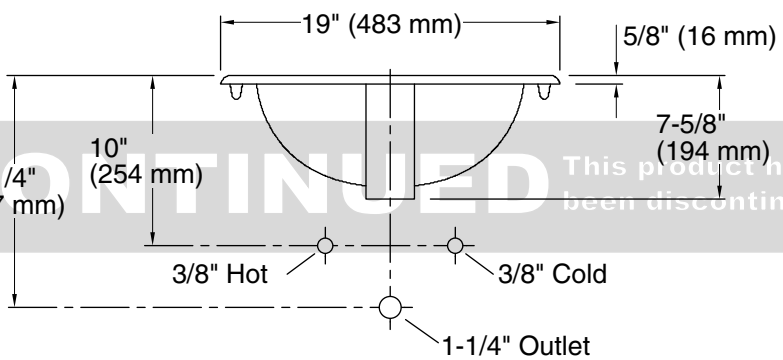

DISCONTINUED This product has been discontinued.

DISCONTINUED This product has been discontinued.

Technical Information

All product dimensions are nominal.

Bowl configuration: Single

Installation: Drop-in

Bowl area (Only): Length: 14-1/2" (368 mm)
Width: 12-1/2" (318 mm)
Water depth: 4-7/8" (124 mm)

Number of deck holes: 3

Faucet hole spacing: 4" (102 mm)

Drain hole: 1-1/4" (32 mm)

Template: 1033457-7, required, included

Notes

Install this product according to the installation instructions.

Measure your actual product for roughing-in details.

DISCONTINUED This product has been discontinued.