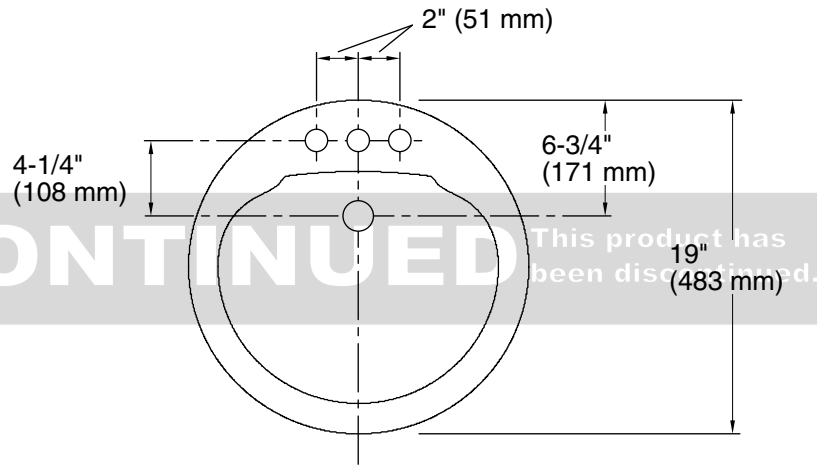

DISCONTINUED This product has been discontinued.

DISCONTINUED This product has been discontinued.

Technical Information

All product dimensions are nominal.

Bowl configuration: Single

Installation: Drop-in

Bowl area (Only): Length: 14-1/2" (368 mm)
Width: 12-1/2" (318 mm)
Water depth: 4-7/8" (124 mm)

Number of deck holes: 3

Faucet hole spacing: 4" (102 mm)

Drain hole: 1-1/4" (32 mm)

Template: 1033457-7, required, included

Notes

Install this product according to the installation instructions.

Measure your actual product for roughing-in details.

DISCONTINUED This product has been discontinued.