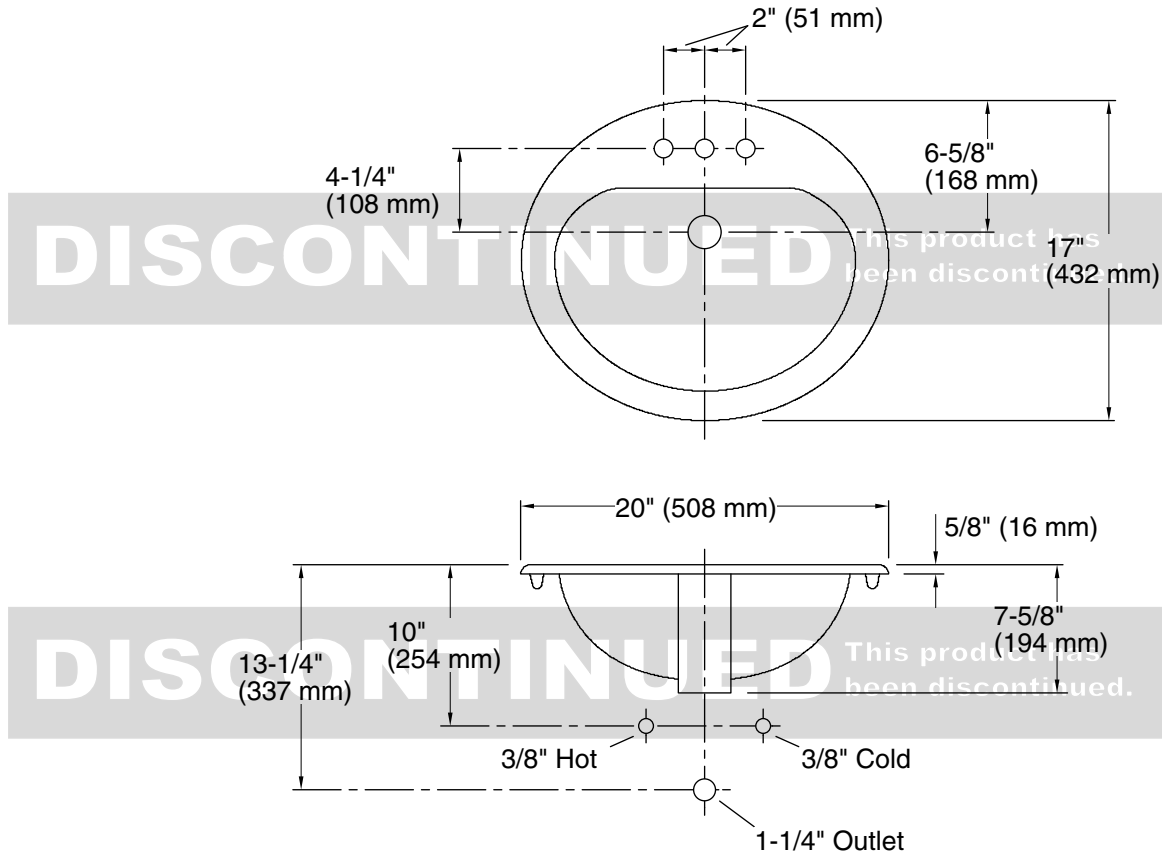

Drop-in Bathroom Sink
75010140

Features

- 4 centerset faucet holes.
- Center drain and overflow.

Material

- Made from solid Vikrell® material for strength, durability, and lasting beauty.

Installation

- Drop-in.

Included Components

Product consists of:
78B5205 Bathroom Sink Basin Kit Hardware

DISCONTINUED This product has been discontinued.

Codes/Standards
None Applicable

Warranty – Bathing Fixtures (and) Kitchen and Utility Sinks Made of Solid Vikrell® Material

See website for detailed warranty information.

DISCONTINUED This product has been discontinued.

Technical Information

All product dimensions are nominal.

Bowl configuration: Single

Installation: Drop-in

Bowl area (Only): Length: 15-3/4" (400 mm)
Width: 10-3/4" (273 mm)
Water depth: 4-7/8" (124 mm)

Number of deck holes: 3

Faucet hole spacing: 4" (102 mm)

Drain hole: 1-1/4" (32 mm)

Template: 1033456-7, required, included

Notes

Install this product according to the installation instructions.

Measure your actual product for roughing-in details.