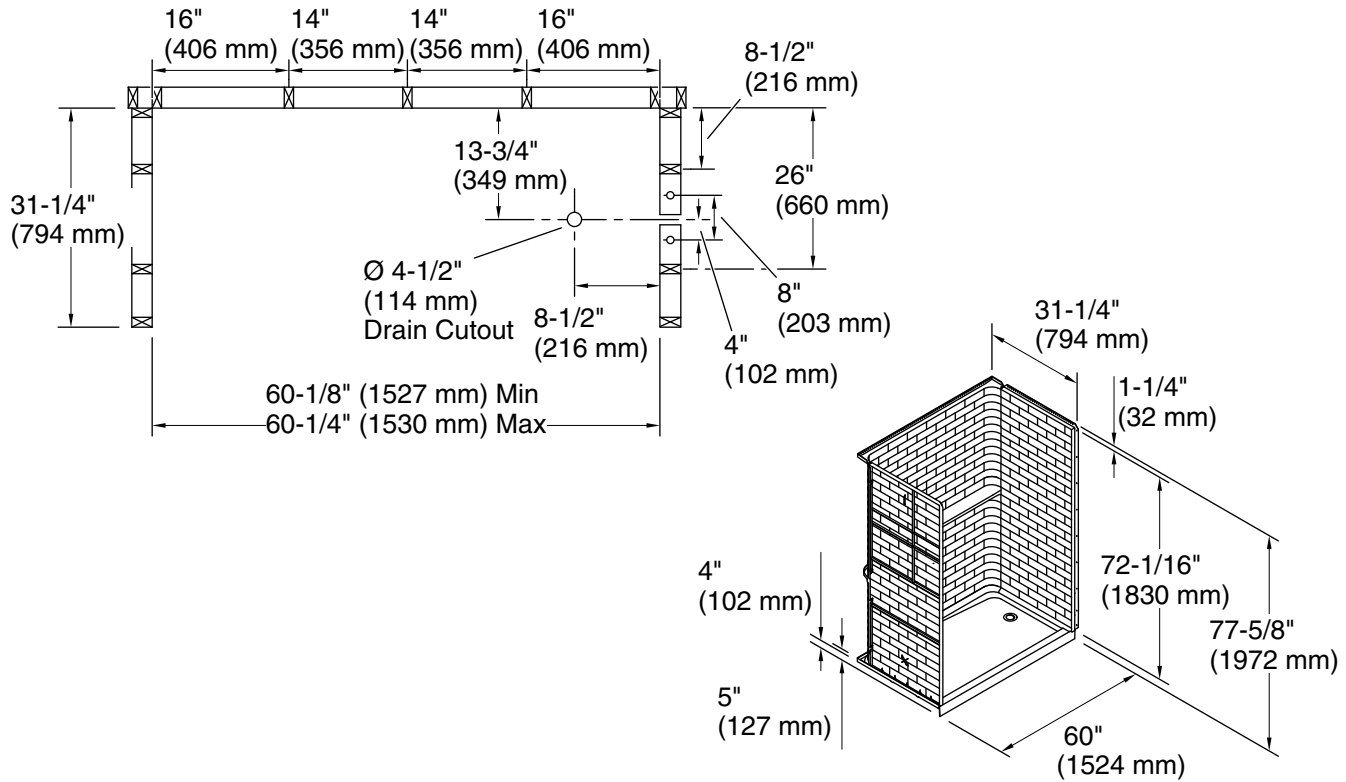

4-2-2024 22:01 - US

**Technical Information**

All product dimensions are nominal.

Drain location:	Right
Weight:	128 lbs (58.1 kg)
Minimum flat for door:	3" (77 mm)
Maximum door height:	72" (1829 mm)
Maximum door width:	56-9/16" (1437 mm)