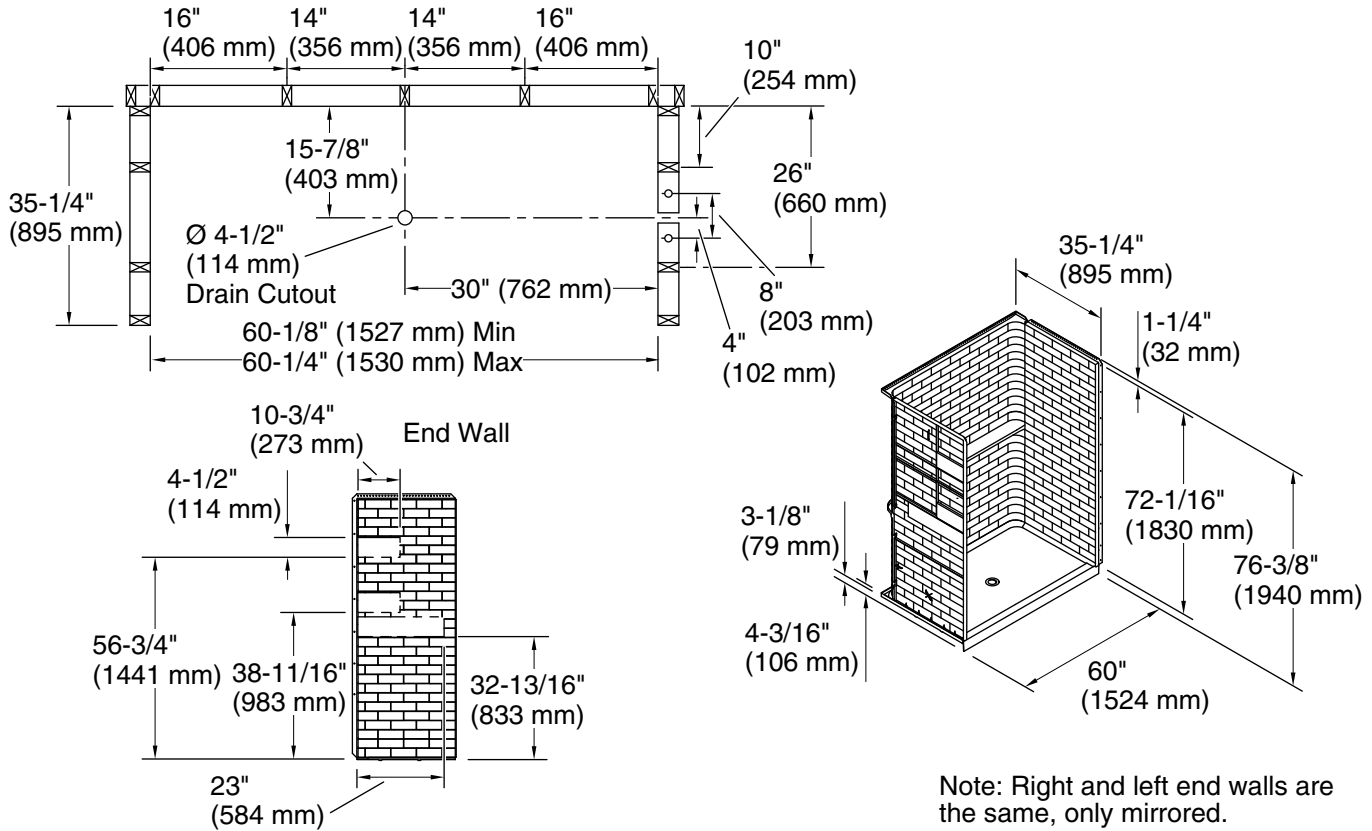

Note: Right and left end walls are the same, only mirrored.

Technical Information

All product dimensions are nominal.

Drain location:	Center
Weight:	139 lbs (63 kg)
Minimum flat for door:	2-7/16" (62 mm)
Maximum door height:	72" (1829 mm)
Maximum door width:	56-9/16" (1437 mm)

Notes

Install this product according to the installation instructions.