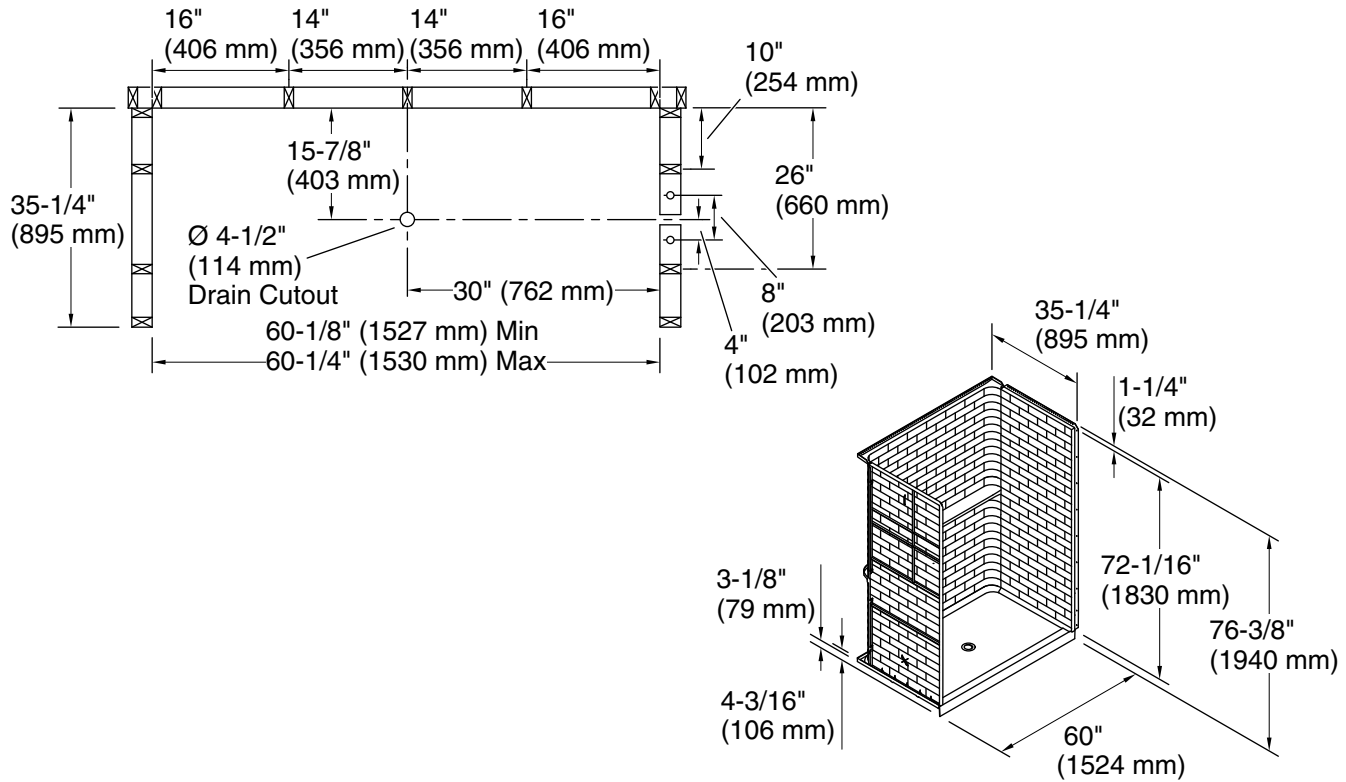

Included Components

- 72331100 60" x 34" Vikrell® shower base, center drain
- 72532100 60" x 72-1/4" Vikrell® shower back wall
- 72505100 34" x 72-1/4" Vikrell® shower end wall set

Codes/Standards

- CSA B45.5/IAPMO Z124
- ASTM E162
- ASTM E662
- HUD, UM Bulletin 73
- IAPMO Certification

	0	White
--	---	-------

Technical Information

All product dimensions are nominal.

Drain location:	Center
Weight:	129 lbs (58.5 kg)
Minimum flat for door:	2-7/16" (62 mm)
Maximum door height:	72" (1829 mm)
Maximum door width:	56-9/16" (1437 mm)