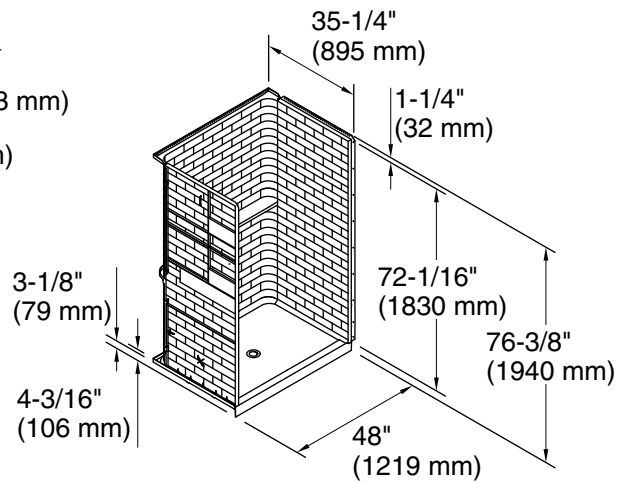

Note: Right and left end walls are the same, only mirrored.

Technical Information

All product dimensions are nominal.

Drain location:	Center
Weight:	122 lbs (55.3 kg)
Minimum flat for door:	2-7/16" (62 mm)
Maximum door height:	72" (1829 mm)
Maximum door width:	44-9/16" (1132 mm)

Notes

Install this product according to the installation instructions.