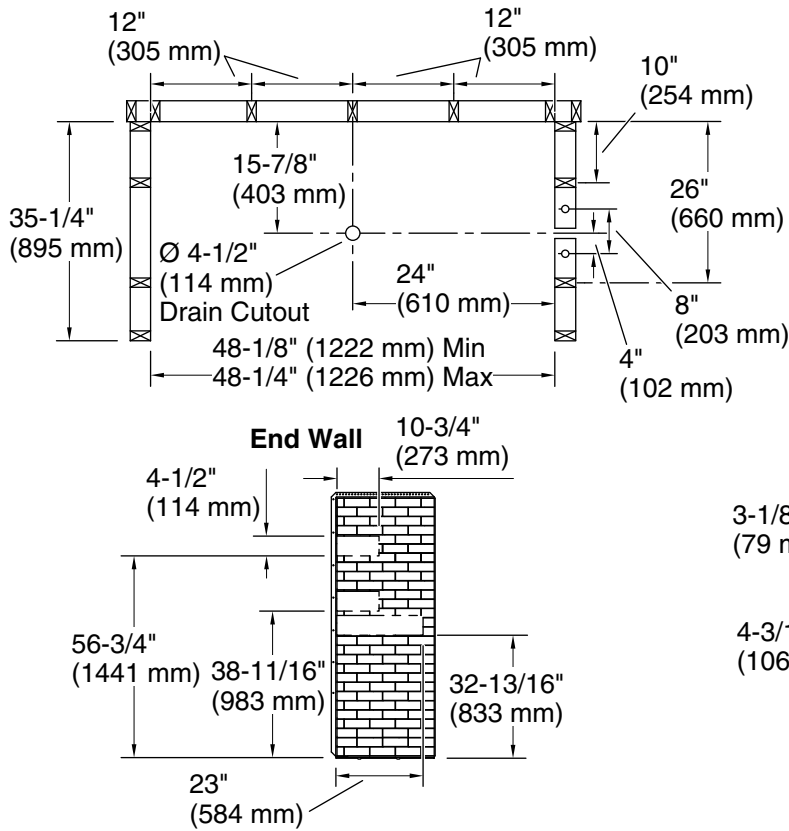

Note: Right and left end walls are the same, only mirrored.

Technical Information

All product dimensions are nominal.

Drain location:	Center
Weight:	122 lbs (55.3 kg)
Minimum flat for door:	2-7/16" (62 mm)
Maximum door height:	72" (1829 mm)
Maximum door width:	44-9/16" (1132 mm)

Notes

Install this product according to the installation instructions.