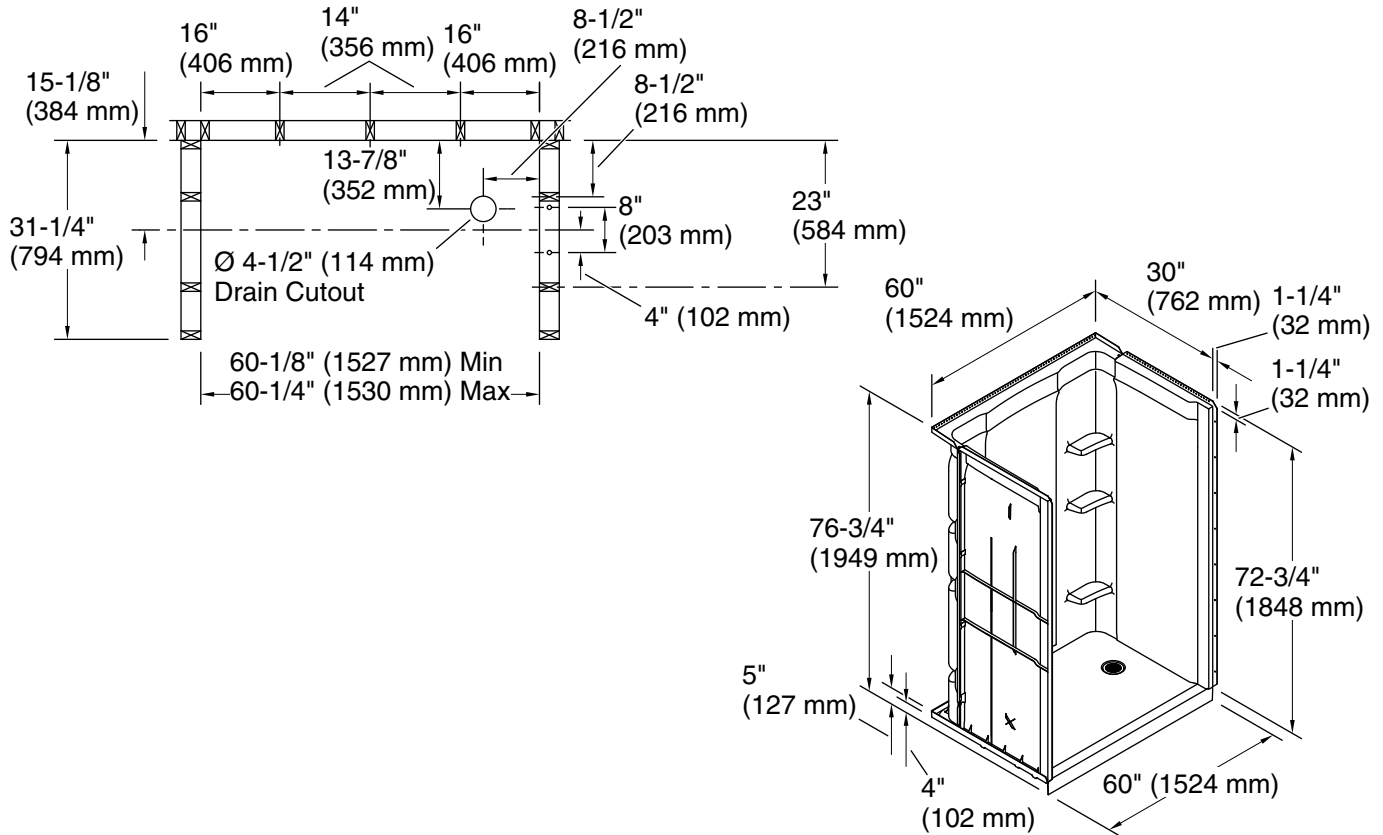

Medley®

60" x 30" Vikrell® shower, right drain
72440120

Features

- 4" threshold
- Tongue-and-groove modular design allows for easy installation during any phase of construction
- Smooth wall design with molded-in shelves and shaving ledges
- Easy-to-clean, durable high-gloss finish
- Innovative Dry-Block™ seal and channeled water containment system form watertight seams

Included Components

- 72171120 60" x 30" Vikrell® shower base, right drain
- 72432100 60" Vikrell® shower back wall
- 72445100 30" Vikrell® shower end wall set

Codes/Standards

- CSA B45.5/IAPMO Z124
- ASTM E162
- ASTM E662
- HUD, UM Bulletin 73
- IAPMO Certification

	0	White
---	---	-------

Technical Information

All product dimensions are nominal.

Drain location:	Right
Weight:	124 lbs (56.2 kg)
Minimum flat for door:	3" (77 mm)
Maximum door height:	70-3/4" (1797 mm)
Maximum door width:	57-5/8" (1464 mm)