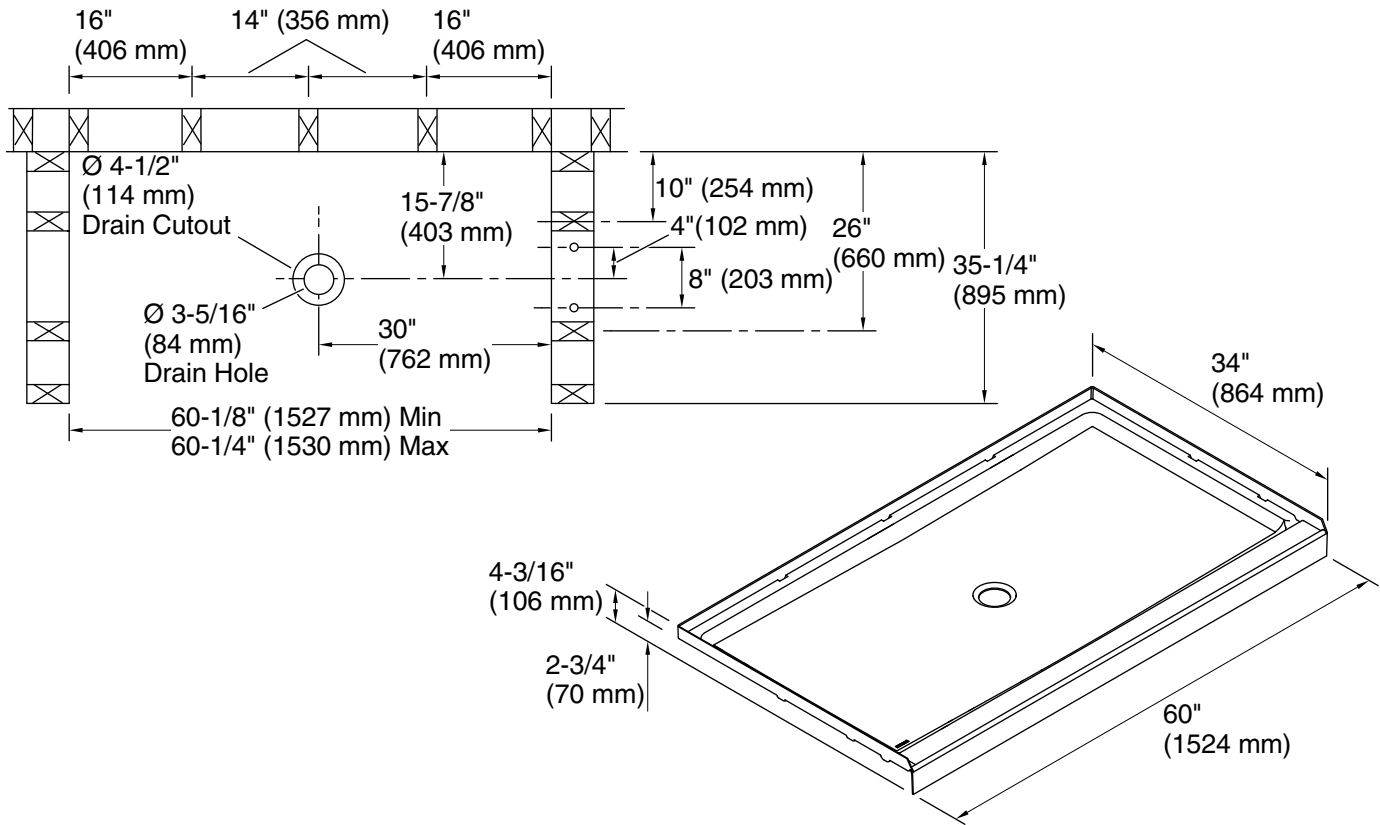

GUARD+®

60" x 34" Vikrell® shower base, center drain
72331700

Features

- 3-1/8" (79 mm) threshold
- Durable high-gloss finish
- Textured bottom surface
- Suitable for tile-down applications
- Compatible with STORE+® shower walls (series 7233)

For the most current Specification Sheet, go to www.sterlingplumbing.com.

3-15-2024 13:15 - US

Technical Information

All product dimensions are nominal.

Drain location: Left
 Weight: 39 lbs (17.7 kg)
 Minimum flat for door: 2-1/2" (64 mm)