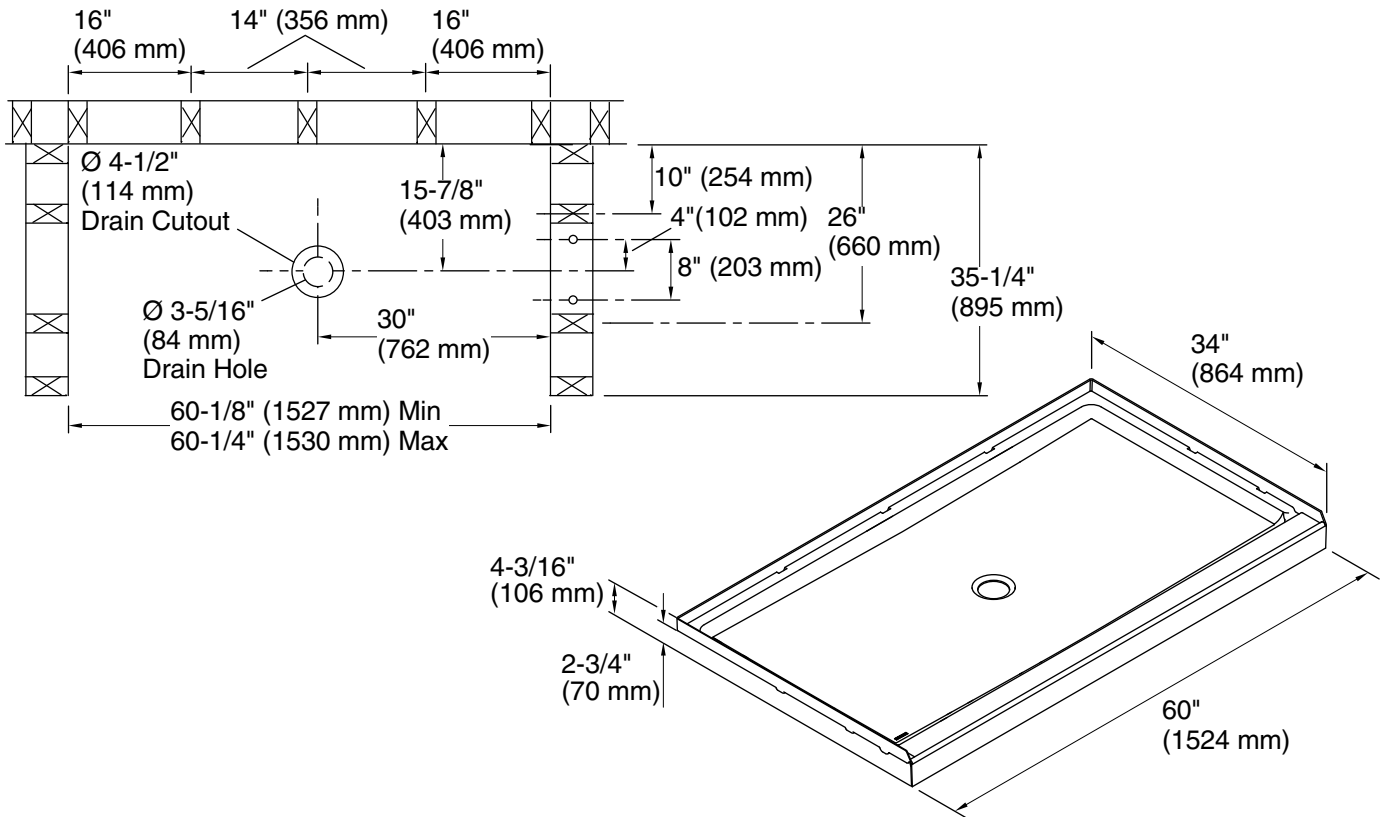

### Technical Information

All product dimensions are nominal.

Installation: Three-wall alcove

Drain location: Center

Weight: 37.5 lbs (17 kg)