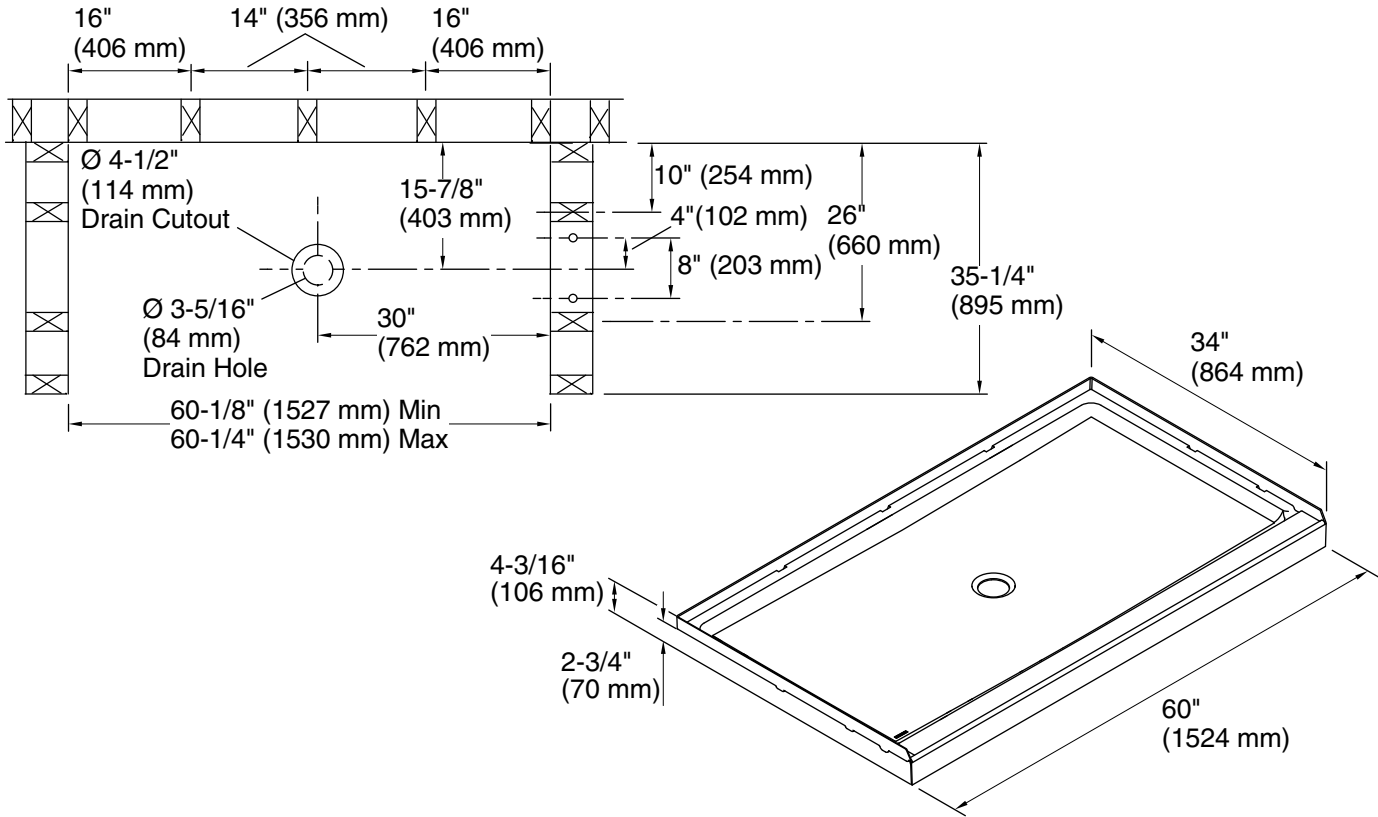

For the most current Specification Sheet, go to [www.sterlingplumbing.com](http://www.sterlingplumbing.com).

3-20-2020 08:54 - US

**Technical Information**

All product dimensions are nominal.

Installation: Three-wall alcove

Drain location: Center

Weight: 37.5 lbs (17 kg)

**Notes**

Install this product according to the installation instructions.

Studs should be positioned roughly as shown.

Double studding is recommended for pivot shower door installations.