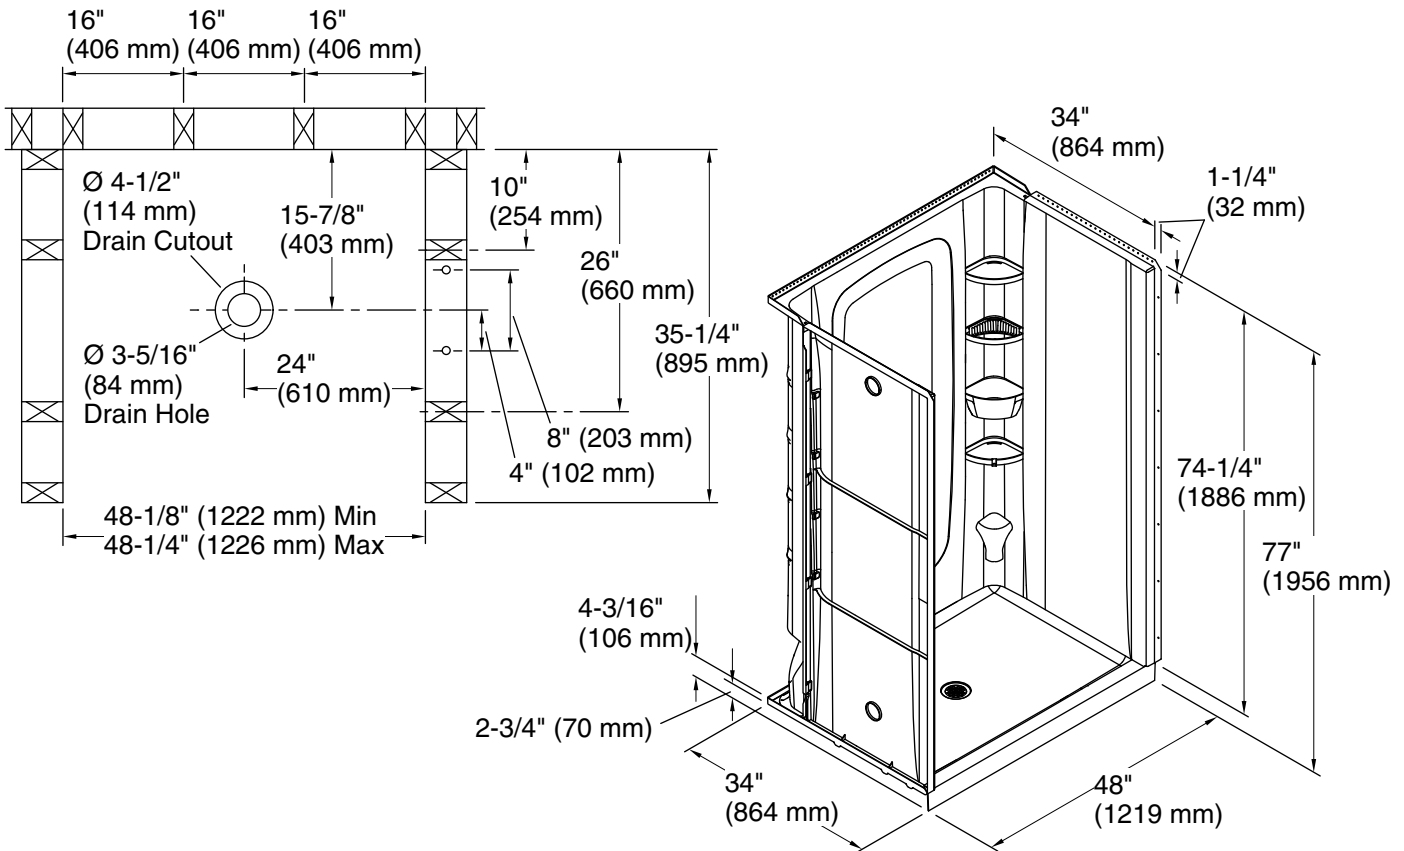

Included Components

- Product consists of:
- 72322100 48" x 72-5/8" shower back wall
 - 72321100 48" x 34" shower base
 - 72305100 34" x 72-5/8" shower end wall set

Codes/Standards

- CSA B45.5/IAPMO Z124
- ASTM E162
- ASTM E662
- HUD, UM Bulletin 73

8-22-2020 14:09 - US

STERLING®

A KOHLER COMPANY

STORE+®

48" x 34" x 75-3/4" shower stall

72320100

Technical Information

All product dimensions are nominal.

Installation:	Three-wall alcove
Drain location:	Center
Drain hole diameter:	3-5/16" (84 mm)
Basin area, bottom:	29-1/16" x 44-3/4" (739 mm x 1137 mm)
Basin area, top:	29-1/16" x 44-3/4" (739 mm x 1137 mm)
Weight:	108 lbs (49 kg)
Minimum flat for door:	2-1/2" (64 mm)
Threshold height:	3-1/8" (79 mm)
Maximum door height:	72-1/2" (1842 mm)
Maximum door width:	44-3/4" (1137 mm)