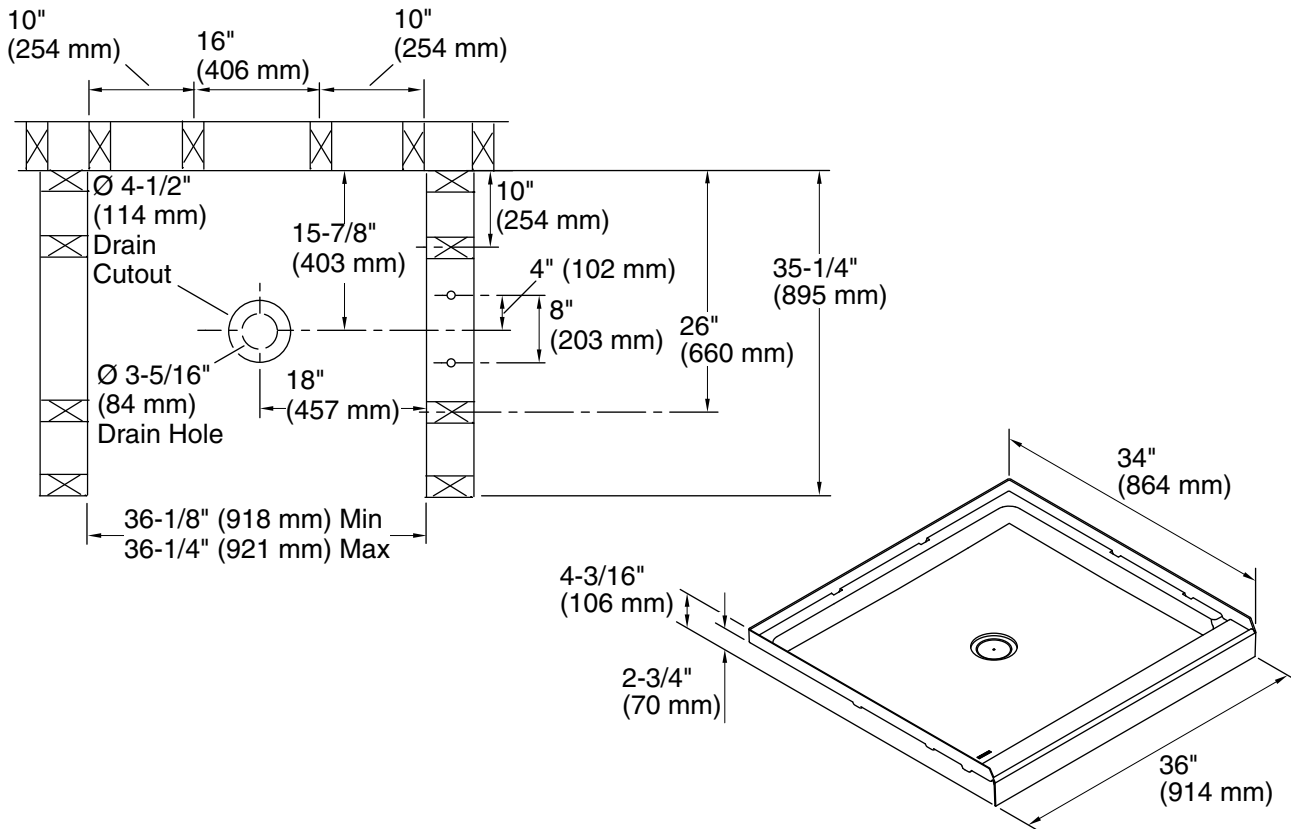

GUARD+®

36" x 34" Vikrell® shower base, center drain
72301100

Features

- Full-length water-containment guard and weep channels redirect water into the base, providing four-sided water containment
- Low, 3" threshold provides easy entry and exit from the shower
- Suitable for a wide variety of wall types and shower doors
- Compatible with STORE+ shower walls
- Durable high-gloss finish provides a smooth, shiny surface that is easy to clean

Available Colors/Finishes

Color tiles intended for reference only.

Color Code Description

	0	White
--	---	-------

Technical Information

All product dimensions are nominal.

Drain location: Center
 Weight: 23 lbs (10.4 kg)
 Minimum flat for door: 2-1/2" (64 mm)