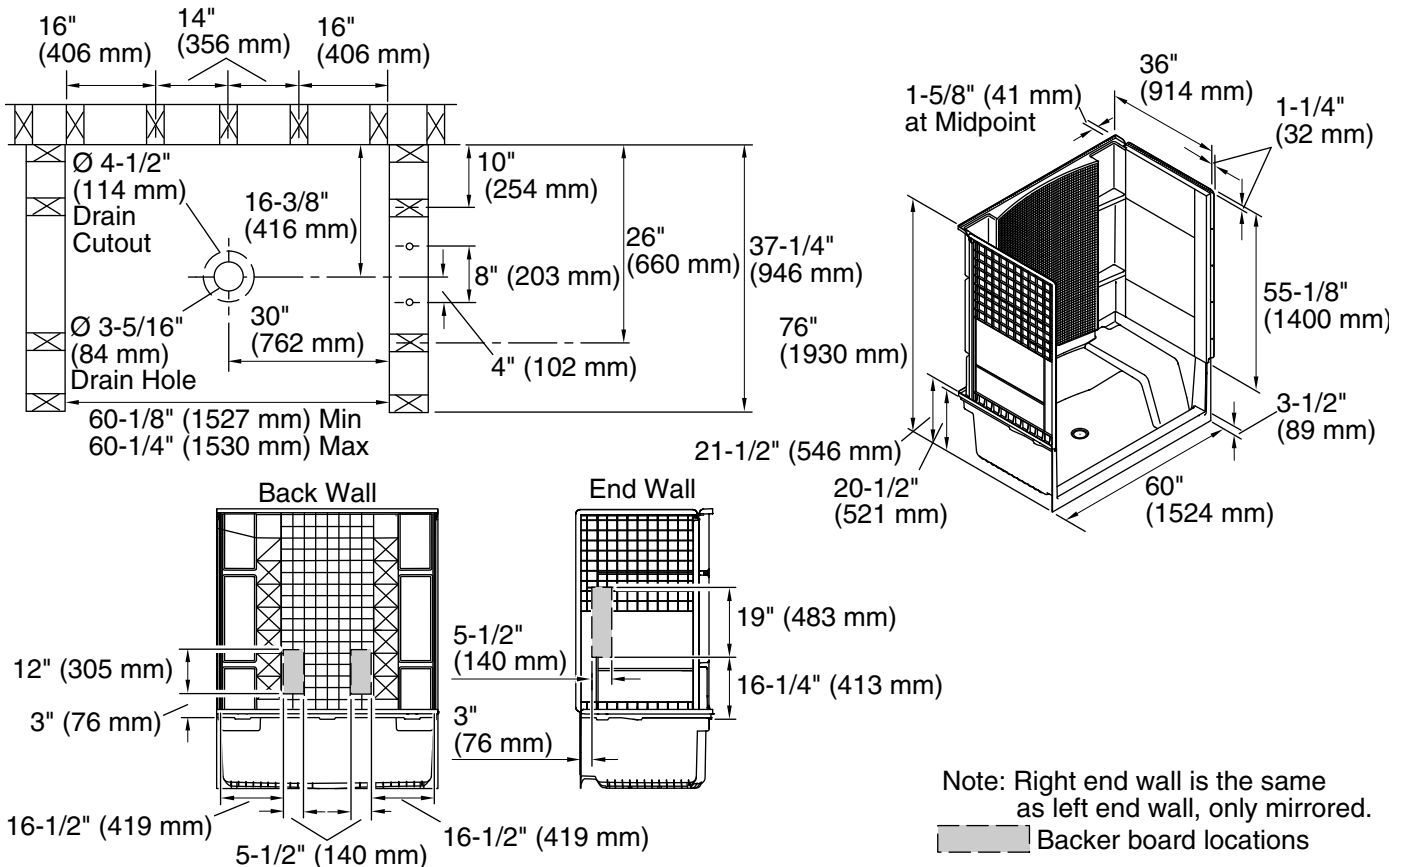

Included Components

- 72291100 60" x 36" Vikrell® seated shower base, center drain
- 71164106 60" x 36" Vikrell® shower wall set with Aging in Place backerboards

Codes/Standards

- ASTM E162
- ASTM E662
- HUD, UM Bulletin 73
- IAPMO Certification

	0	White
---	---	-------

Technical Information

All product dimensions are nominal.

Drain location:	Center
Weight:	174 lbs (78.9 kg)
Maximum door height:	70-5/8" (1794 mm)
Maximum door width:	56-5/8" (1438 mm)