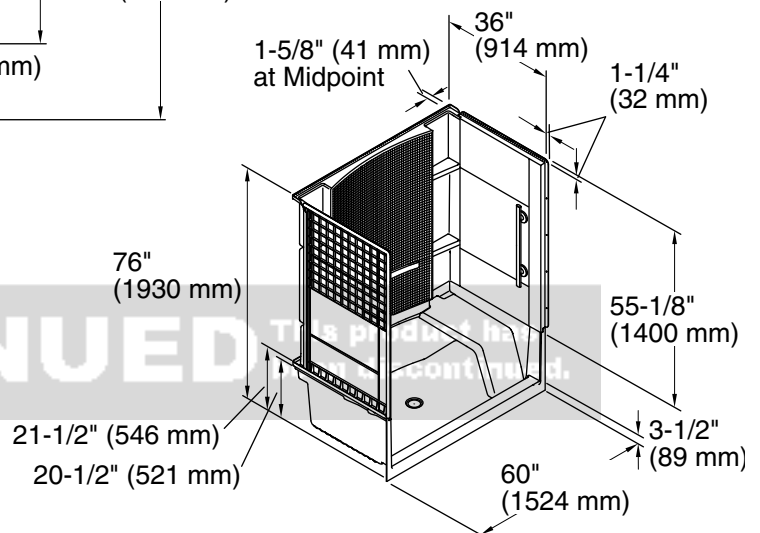

Accord®

60" x 36" seated shower with AIP grab bars

72290103-V

Features

- Tongue-and-groove modular design allows for easy installation during any phase of construction.
- Geometric back wall design with convenient shelves for ample storage.
- Easy-to-clean, durable high-gloss finish.
- Includes removable seat that can be positioned on either side of the shower base.
- Includes three Aging in Place Matte Silver grab bars (one 80012134 and two 8001024)

Included Components

- Product consists of:
- 71164103-V 60" wall set w/ AIP grab bars
 - 72291100 60-1/4" x 36" seated shower base

Codes/Standards

- CSA B45.5/IAPMO Z124
- ASTM E162
- ASTM E662
- HUD, UM Bulletin 73

This product has been discontinued.

DISCONTINUED This product has been discontinued.

Technical Information

All product dimensions are nominal.

- Installation: Three-wall alcove
- Drain location: Center
- Maximum door height: 70-5/8" (1794 mm)
- Maximum door width: 56-5/8" (1438 mm)