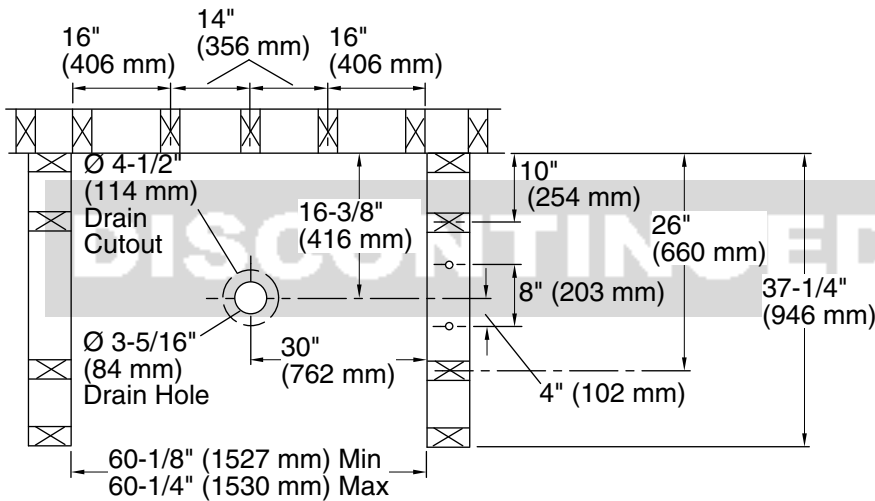

Accord®

60" x 36" seated shower with AIP grab bars

72290103-V

Features

- Tongue-and-groove modular design allows for easy installation during any phase of construction.
- Geometric back wall design with convenient shelves for ample storage.
- Easy-to-clean, durable high-gloss finish.
- Includes removable seat that can be positioned on either side of the shower base.
- Includes three Aging in Place Matte Silver grab bars (one 80012134 and two 8001024)

Included Components

- Product consists of:
- 71164103-V 60" wall set w/ AIP grab bars
 - 72291100 60-1/4" x 36" seated shower base

Codes/Standards

- CSA B45.5/IAPMO Z124
- ASTM E162
- ASTM E662
- HUD, UM Bulletin 73

This product has been discontinued.

DISCONTINUED This product has been discontinued.

Technical Information

All product dimensions are nominal.

- Installation: Three-wall alcove
- Drain location: Center
- Maximum door height: 70-5/8" (1794 mm)
- Maximum door width: 56-5/8" (1438 mm)