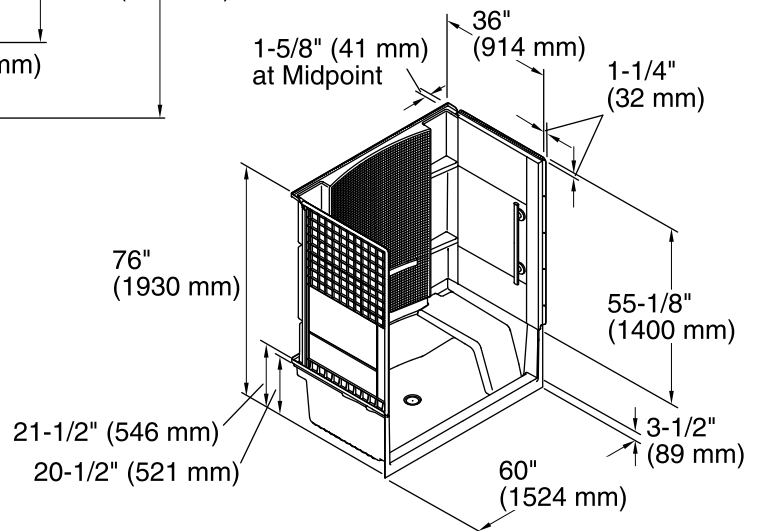

Technical Information

All product dimensions are nominal.

Installation: Three-wall alcove

Drain location: Center

Minimum flat for door: 3-1/4" (83 mm)

Threshold height: 3-1/2" (89 mm)

Maximum door height: 70-5/8" (1794 mm)

Maximum door width: 56-5/8" (1438 mm)

Notes

Install this product according to the installation instructions.

Studs should be positioned roughly as shown.

Double studding is recommended for pivot shower door installations.

Shower base cannot be installed without the wall surround.