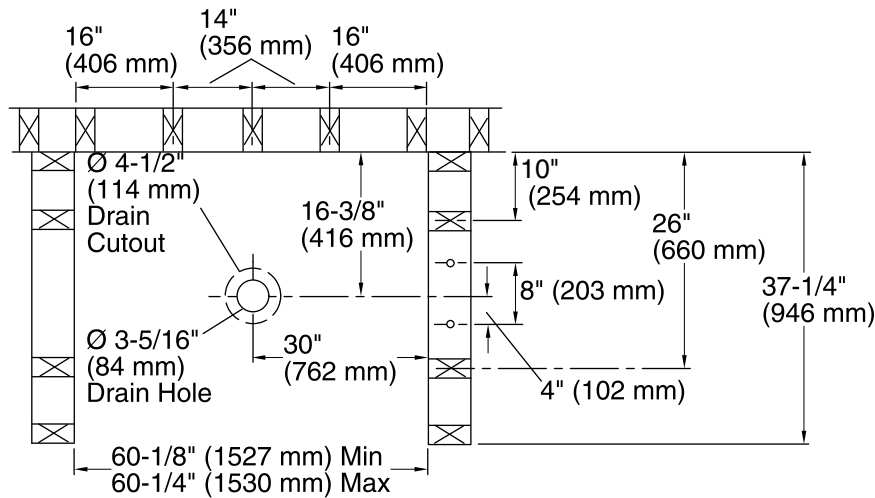

Included Components

- Product consists of:
- 71164103-N 60" Bath/Shower Wall Set w/Grab Bars
 - 72291100 60" Seated Shower Base

Codes/Standards

- CSA B45.5/IAPMO Z124
- ASTM E162
- ASTM E662
- Greenguard UL 2818 - Gold
- HUD, UM Bulletin 73

Available Colors/Finishes

Color tiles intended for reference only.

Color	Code	Description
	0	White
	96	KOHLER Biscuit

Technical Information

All product dimensions are nominal.

Installation: Three-wall alcove

Drain location: Center

Minimum flat for door: 3-1/4" (83 mm)

Threshold height: 3-1/2" (89 mm)

Maximum door height: 70-5/8" (1794 mm)

Maximum door width: 56-5/8" (1438 mm)

Notes

Install this product according to the installation instructions.