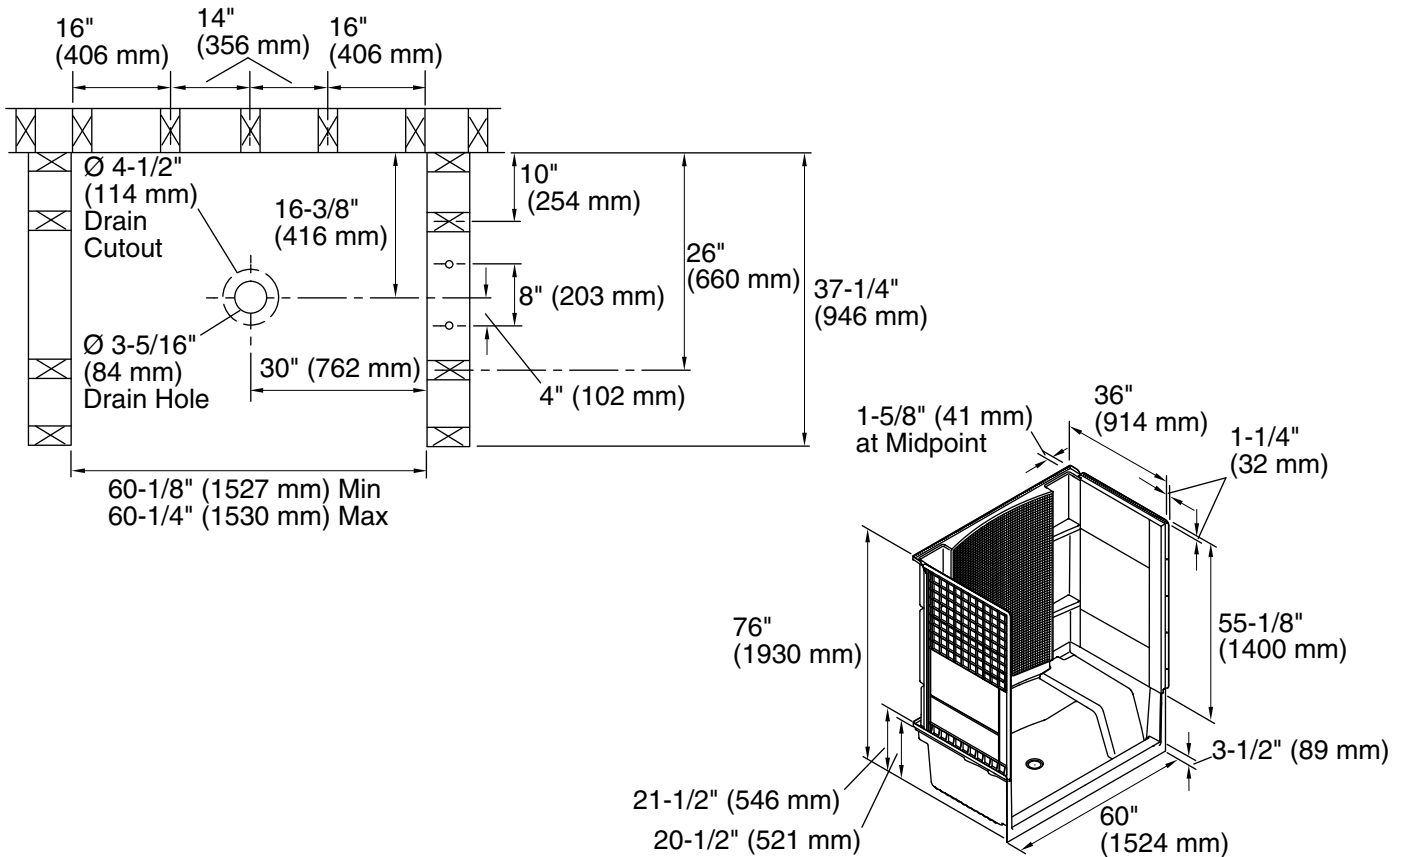

Accord®

60" x 36" Vikrell® seated shower, center drain
72290100

Features

- 3-1/2" threshold
- Durable high-gloss finish
- Pivot snap-together modular design
- Removable seat

Material

- Made from solid Vikrell® material for strength, durability, and lasting beauty

Color tiles intended for reference only.

Color Code Description

| | | |
|--|---|-------|
| | 0 | White |
|--|---|-------|

Technical Information

All product dimensions are nominal.

| | |
|----------------------|-------------------|
| Drain location: | Center |
| Weight: | 164 lbs (74.4 kg) |
| Maximum door height: | 70-5/8" (1794 mm) |
| Maximum door width: | 56-5/8" (1438 mm) |